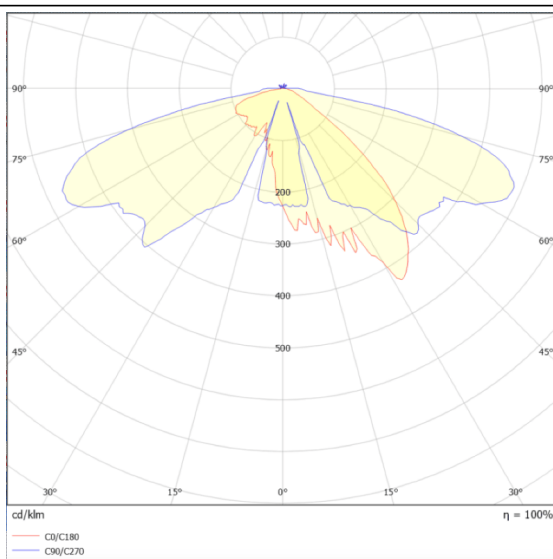

VILA W

Lavov Street Light from the family VILA with a power of 40W and a lighting distribution type T2A with a real lumen output of 3958,28 lm, and an efficiency of 98,96 lm/W, CRI ≥ 70 with a ON-OFF driver, made in aluminium Body, Front Tempered Glass and finished in Black color. Wall mounted.

Scheme

Photometry

Item code	86.OS07.2321.02
Product type	Outdoor
Category	Street lights
Family	VILA
Subfamily	VILA W
Pictograms	

Product	
Real power (W)	40
Real luminous flux (Lm)	3958.28
Luminous efficiency (Lm/W)	98.95699999999994
Colour	black
Control gear included	yes
Control gear	ON-OFF
Light source	LED
Type of LED	PHILIPS 5050
Average life time (h)	50000h L70B31
Colour temperature (K)	3000K
Colour consistency (SDCM)	5
CRI	>80
IK	IK08