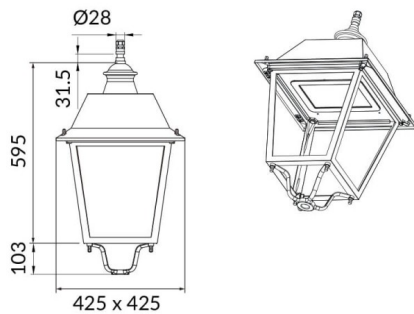

VILA W

Lavov Street Light from the family VILA with a power of 40W and a lighting distribution type T2A with a real lumen output of 3958,28 lm, and an efficiency of 98,96 lm/W, CRI ≥ 70 with a ON-OFF driver, made in aluminium Body, Front Tempered Glass and finished in Black color. Wall mounted.

Scheme

Photometry

Item code	86.OS07.2321.02
Product type	Outdoor
Category	Street lights
Family	VILA
Subfamily	VILA W
Pictograms	

Product	
Real power (W)	40
Real luminous flux (Lm)	3958.28
Luminous efficiency (Lm/W)	98.95699999999994
Colour	black
Control gear included	yes
Control gear	ON-OFF
Light source	LED
Type of LED	PHILIPS 5050
Average life time (h)	50000h L70B31
Colour temperature (K)	3000K
Colour consistency (SDCM)	5
CRI	>80
IK	IK08