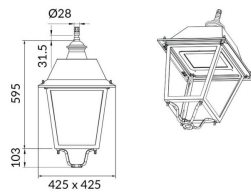

VILA W

Lavov Street Light from the family VILA with a power of 40W and a lighting distribution type T2A with a real lumen output of 3958,28 lm, and an efficiency of 98,96 lm/W, CRI ≥ 70 with a ON-OFF driver, made in aluminium Body, Front Tempered Glass and finished in Black color. Wall mounted.

Item code	86.OS07.2321.02

Product type	Outdoor

Category	Street lights

Family	VILA

Subfamily	VILA W

Pictograms	

Product	

Real power (W)	40

Real luminous flux (Lm)	3958.28

Luminous efficiency (Lm/W)	98.956999999999994

Colour	black

Control gear included	yes

Control gear	ON-OFF

Light source	LED

Type of LED	PHILIPS 5050

Average life time (h)	50000h L70B31

Colour temperature (K)	3000K

Colour consistency (SDCM)	<5

CRI	>80

IK	IK08

Scheme

Photometry