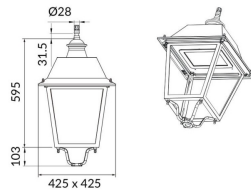

VILA W

Lavov Street Light from the family VILA with a power of 40W and a lighting distribution type T3A with a real lumen output of 3935,88 lm, and an efficiency of 98,40 lm/W, CRI ≥ 70 with a ON-OFF driver, made in aluminium Body, Front Tempered Glass and finished in Black color. Wall mounted.

Item code	86.OS07.2331.02

Product type	Outdoor

Category	Street lights

Family	VILA

Subfamily	VILA W

Pictograms	

50000h
L70B10

Product

Real power (W)	40

Real luminous flux (Lm)	3935.88

Luminous efficiency (Lm/W)	98.397000000000006

Colour	black

Control gear included	yes

Control gear	ON-OFF

Light source	LED

Type of LED	PHILIPS 5050

Average life time (h)	50000h L70B32

Colour temperature (K)	3000K

Colour consistency (SDCM)	<5

CRI	>80

IK	IK08

Scheme

Photometry