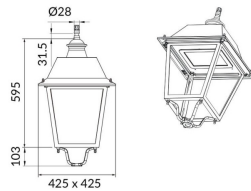

VILA W

Lavov Street Light from the family VILA with a power of 40W and a lighting distribution type T3A with a real lumen output of 3935,88 lm, and an efficiency of 98,40 lm/W, CRI ≥ 70 with a ON-OFF driver, made in aluminium Body, Front Tempered Glass and finished in Black color. Wall mounted.

Item code	86.OS07.2331.02

Product type	Outdoor

Category	Street lights

Family	VILA

Subfamily	VILA W

Pictograms	

50000h
L70B10

Product

Real power (W)	40

Real luminous flux (Lm)	3935.88

Luminous efficiency (Lm/W)	98.397000000000006

Colour	black

Control gear included	yes

Control gear	ON-OFF

Light source	LED

Type of LED	PHILIPS 5050

Average life time (h)	50000h L70B32

Colour temperature (K)	3000K

Colour consistency (SDCM)	<5

CRI	>80

IK	IK08

Scheme

Photometry