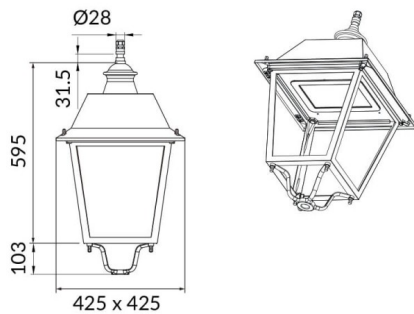

VILA W

Lavov Street Light from the family VILA with a power of 40W and a lighting distribution type T3A with a real lumen output of 3935,88 lm, and an efficiency of 98,40 lm/W, CRI ≥ 70 with a ON-OFF driver, made in aluminium Body, Front Tempered Glass and finished in Black color. Wall mounted.

Scheme

Photometry

Item code	86.OS07.2331.02
Product type	Outdoor
Category	Street lights
Family	VILA
Subfamily	VILA W
Pictograms	

Product	
Real power (W)	40
Real luminous flux (Lm)	3935.88
Luminous efficiency (Lm/W)	98.39700000000006
Colour	black
Control gear included	yes
Control gear	ON-OFF
Light source	LED
Type of LED	PHILIPS 5050
Average life time (h)	50000h L70B32
Colour temperature (K)	3000K
Colour consistency (SDCM)	5
CRI	>80
IK	IK08