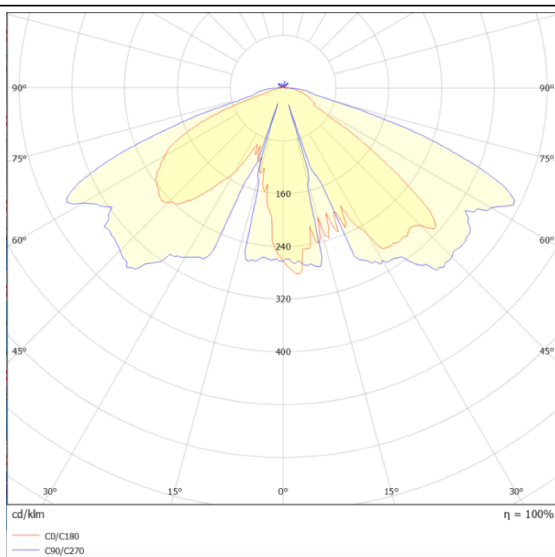

VILA W

Lavov Street Light from the family VILA with a power of 40W and a lighting distribution type T3A with a real lumen output of 3935,88 lm, and an efficiency of 98,40 lm/W, CRI ≥ 70 with a ON-OFF driver, made in aluminium Body, Front Tempered Glass and finished in Black color. Wall mounted.

Scheme

Photometry

Item code	86.OS07.2331.02
Product type	Outdoor
Category	Street lights
Family	VILA
Subfamily	VILA W
Pictograms	

Product	
Real power (W)	40
Real luminous flux (Lm)	3935.88
Luminous efficiency (Lm/W)	98.39700000000006
Colour	black
Control gear included	yes
Control gear	ON-OFF
Light source	LED
Type of LED	PHILIPS 5050
Average life time (h)	50000h L70B32
Colour temperature (K)	3000K
Colour consistency (SDCM)	5
CRI	>80
IK	IK08