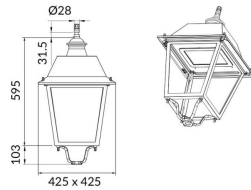

VILA W

Lavov Street Light from the family VILA with a power of 40W and a lighting distribution type T3A with a real lumen output of 3935,88 lm, and an efficiency of 98,40 lm/W, CRI ≥ 70 with a ON-OFF driver, made in aluminium Body, Front Tempered Glass and finished in Black color. Wall mounted.

Item code	86.OS07.2331.02

Product type	Outdoor

Category	Street lights

Family	VILA

Subfamily	VILA W

Pictograms	

Product	

Real power (W)	40

Real luminous flux (Lm)	3935.88

Luminous efficiency (Lm/W)	98.397

Colour	black

Chip Brand	SUNPU

Control gear included	yes

Control gear	ON-OFF

Light source	LED

Type of LED	PHILIPS 5050

Average life time (h)	50000h L70B32

Colour temperature (K)	3000K

Colour consistency (SDCM)	<5

CRI	>80

IK	IK08

Scheme

Photometry