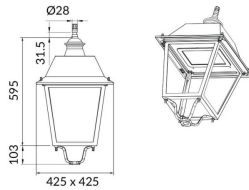

VILA W

Lavov Street Light from the family VILA with a power of 40W and a lighting distribution type T4A with a real lumen output of 3930,19 lm, and an efficiency of 98,25 lm/W, CRI ≥ 70 with a ON-OFF driver, made in aluminium Body, Front Tempered Glass and finished in Black color. Wall mounted.

Item code	86.OS07.2341.02
Product type	Outdoor
Category	Street lights
Family	VILA
Subfamily	VILA W

Pictograms

Product	
Real power (W)	40
Real luminous flux (Lm)	3930.19
Luminous efficiency (Lm/W)	98.25475
Colour	black
Chip Brand	SUNPU
Control gear included	yes
Control gear	ON-OFF
Light source	LED
Type of LED	PHILIPS 5050
Average life time (h)	50000h L70B33
Colour temperature (K)	3000K
Colour consistency (SDCM)	<5
CRI	>80
IK	IK08

Scheme

Photometry