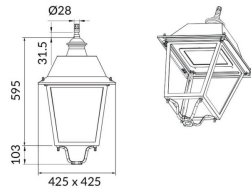

VILA W

Lavov Street Light from the family VILA with a power of 40W and a lighting distribution type T4A with a real lumen output of 3930,19 lm, and an efficiency of 98,25 lm/W, CRI ≥ 70 with a ON-OFF driver, made in aluminium Body, Front Tempered Glass and finished in Black color. Wall mounted.

Item code	86.OS07.2341.02
Product type	Outdoor
Category	Street lights
Family	VILA
Subfamily	VILA W

Pictograms

Product

Real power (W)	40
Real luminous flux (Lm)	3930.19
Luminous efficiency (Lm/W)	98.25475000000001
Colour	black
Control gear included	yes
Control gear	ON-OFF
Light source	LED
Type of LED	PHILIPS 5050
Average life time (h)	50000h L70B33
Colour temperature (K)	3000K
Colour consistency (SDCM)	<5
CRI	>80
IK	IK08

Scheme

Photometry