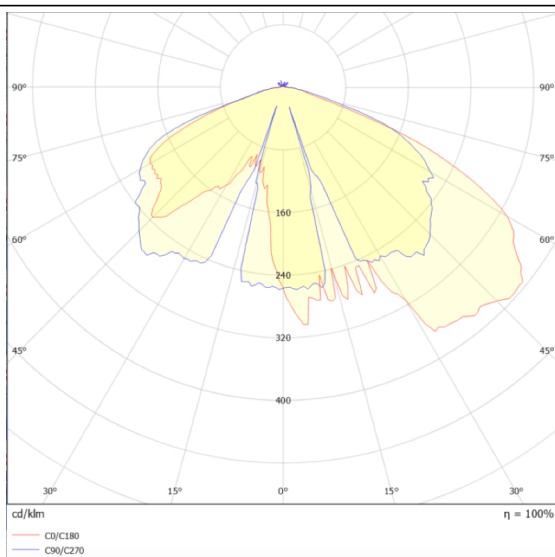

VILA W

Lavov Street Light from the family VILA with a power of 40W and a lighting distribution type T4A with a real lumen output of 3930,19 lm, and an efficiency of 98,25 lm/W, CRI ≥ 70 with a ON-OFF driver, made in aluminium Body, Front Tempered Glass and finished in Black color. Wall mounted.

Scheme

Photometry

Item code	86.OS07.2341.02
Product type	Outdoor
Category	Street lights
Family	VILA
Subfamily	VILA W
Pictograms	

Product	
Real power (W)	40
Real luminous flux (Lm)	3930.19
Luminous efficiency (Lm/W)	98.25475000000001
Colour	black
Control gear included	yes
Control gear	ON-OFF
Light source	LED
Type of LED	PHILIPS 5050
Average life time (h)	50000h L70B33
Colour temperature (K)	3000K
Colour consistency (SDCM)	5
CRI	>80
IK	IK08