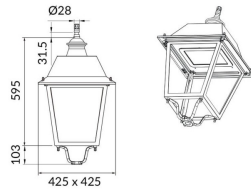

VILA W

Lavov Street Light from the family VILA with a power of 40W and a lighting distribution type T4A with a real lumen output of 3930,19 lm, and an efficiency of 98,25 lm/W, CRI ≥ 70 with a ON-OFF driver, made in aluminium Body, Front Tempered Glass and finished in Black color. Wall mounted.

Item code	86.OS07.2341.02
Product type	Outdoor
Category	Street lights
Family	VILA
Subfamily	VILA W

Pictograms

Product	
Real power (W)	40
Real luminous flux (Lm)	3930.19
Luminous efficiency (Lm/W)	98.25475000000001
Colour	black
Control gear included	yes
Control gear	ON-OFF
Light source	LED
Type of LED	PHILIPS 5050
Average life time (h)	50000h L70B33
Colour temperature (K)	3000K
Colour consistency (SDCM)	<5
CRI	>80
IK	IK08

Scheme

Photometry