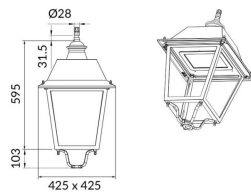

VILA W

Lavov Street Light from the family VILA with a power of 40W and a lighting distribution type T4A with a real lumen output of 3930,19 lm, and an efficiency of 98,25 lm/W, CRI ≥ 70 with a ON-OFF driver, made in aluminium Body, Front Tempered Glass and finished in Black color. Wall mounted.

Item code	86.OS07.2341.02

Product type	Outdoor

Category	Street lights

Family	VILA

Subfamily	VILA W

Pictograms	

Product

Real power (W)	40

Real luminous flux (Lm)	3930.19

Luminous efficiency (Lm/W)	98.25475000000001

Colour	black

Control gear included	yes

Control gear	ON-OFF

Light source	LED

Type of LED	PHILIPS 5050

Average life time (h)	50000h L70B33

Colour temperature (K)	3000K

Colour consistency (SDCM)	<5

CRI	>80

IK	IK08

Scheme

Photometry