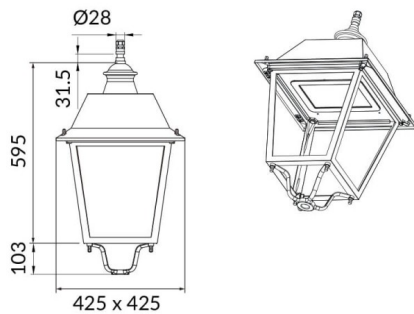

VILA W

Lavov Street Light from the family VILA with a power of 40W and a lighting distribution type T4A with a real lumen output of 3930,19 lm, and an efficiency of 98,25 lm/W, CRI ≥ 70 with a ON-OFF driver, made in aluminium Body, Front Tempered Glass and finished in Black color. Wall mounted.

Scheme

Photometry

Item code	86.OS07.2341.02
Product type	Outdoor
Category	Street lights
Family	VILA
Subfamily	VILA W
Pictograms	

Product	
Real power (W)	40
Real luminous flux (Lm)	3930.19
Luminous efficiency (Lm/W)	98.25475000000001
Colour	black
Control gear included	yes
Control gear	ON-OFF
Light source	LED
Type of LED	PHILIPS 5050
Average life time (h)	50000h L70B33
Colour temperature (K)	3000K
Colour consistency (SDCM)	5
CRI	>80
IK	IK08