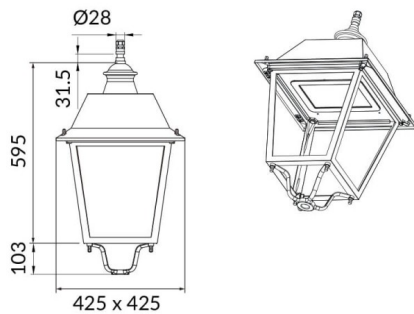

VILA W

Lavov Street Light from the family VILA with a power of 60W and a lighting distribution type T1 with a real lumen output of 7394,18 lm, and an efficiency of 123,24 lm/W, CRI ≥ 70 with a ON-OFF driver, made in aluminium Body, Front Tempered Glass and finished in Black color. Wall mounted.

Scheme

Photometry

Item code	86.OS07.3311.02
Product type	Outdoor
Category	Street lights
Family	VILA
Subfamily	VILA W
Pictograms	

Product	
Real power (W)	60
Real luminous flux (Lm)	7394.18
Luminous efficiency (Lm/W)	123.2363333332999
Colour	black
Control gear included	yes
Control gear	ON-OFF
Light source	LED
Type of LED	PHILIPS 5050
Average life time (h)	50000h L70B34
Colour temperature (K)	3000K
Colour consistency (SDCM)	5
CRI	>80
IK	IK08