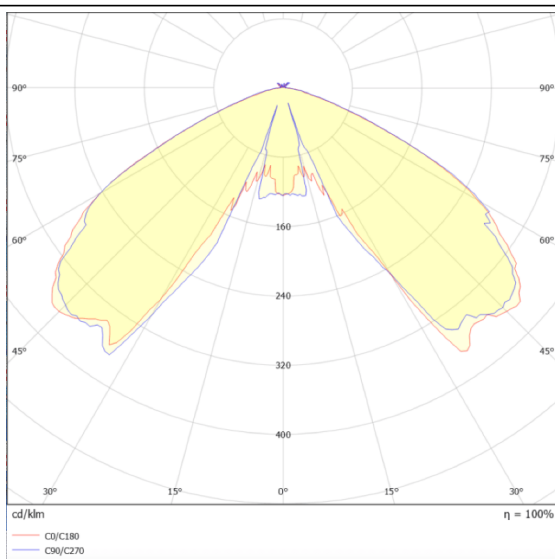

VILA W

Lavov Street Light from the family VILA with a power of 60W and a lighting distribution type T1 with a real lumen output of 7394,18 lm, and an efficiency of 123,24 lm/W, CRI ≥ 70 with a ON-OFF driver, made in aluminium Body, Front Tempered Glass and finished in Black color. Wall mounted.

Scheme

Photometry

Item code	86.OS07.3311.02
Product type	Outdoor
Category	Street lights
Family	VILA
Subfamily	VILA W
Pictograms	

Product	
Real power (W)	60
Real luminous flux (Lm)	7394.18
Luminous efficiency (Lm/W)	123.2363333332999
Colour	black
Control gear included	yes
Control gear	ON-OFF
Light source	LED
Type of LED	PHILIPS 5050
Average life time (h)	50000h L70B34
Colour temperature (K)	3000K
Colour consistency (SDCM)	5
CRI	>80
IK	IK08