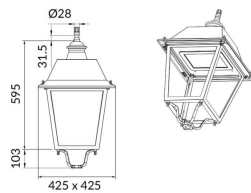

VILA W

Lavov Street Light from the family VILA with a power of 60W and a lighting distribution type T1 with a real lumen output of 7394,18 lm, and an efficiency of 123,24 lm/W, CRI ≥ 70 with a ON-OFF driver, made in aluminium Body, Front Tempered Glass and finished in Black color. Wall mounted.

Item code	86.OS07.3311.02

Product type	Outdoor

Category	Street lights

Family	VILA

Subfamily	VILA W

Pictograms

Scheme

Photometry

Product

Real power (W)	60

Real luminous flux (Lm)	7394.18

Luminous efficiency (Lm/W)	123.2363333332999

Colour	black

Control gear included	yes

Control gear	ON-OFF

Light source	LED

Type of LED	PHILIPS 5050

Average life time (h)	50000h L70B34

Colour temperature (K)	3000K

Colour consistency (SDCM)	<5

CRI	>80

IK	IK08