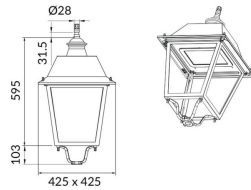

VILA W

Lavov Street Light from the family VILA with a power of 60W and a lighting distribution type T1 with a real lumen output of 7394,18 lm, and an efficiency of 123,24 lm/W, CRI ≥70 with a ON-OFF driver, made in aluminium Body, Front Tempered Glass and finished in Black color. Wall mounted.

Item code	86.OS07.3311.02
Product type	Outdoor
Category	Street lights
Family	VILA
Subfamily	VILA W

Pictograms

Product	
Real power (W)	60
Real luminous flux (Lm)	7394.18
Luminous efficiency (Lm/W)	123.236333333333
Colour	black
Chip Brand	SUNPU
Control gear included	yes
Control gear	ON-OFF
Light source	LED
Type of LED	PHILIPS 5050
Average life time (h)	50000h L70B34
Colour temperature (K)	3000K
Colour consistency (SDCM)	<5
CRI	>80
IK	IK08

Scheme

Photometry