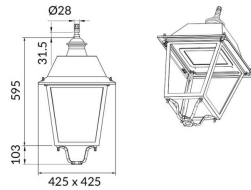

VILA W

Lavov Street Light from the family VILA with a power of 60W and a lighting distribution type T1 with a real lumen output of 7394,18 lm, and an efficiency of 123,24 lm/W, CRI ≥ 70 with a ON-OFF driver, made in aluminium Body, Front Tempered Glass and finished in Black color. Wall mounted.

Item code	86.OS07.3311.02
Product type	Outdoor
Category	Street lights
Family	VILA
Subfamily	VILA W
Pictograms	

Product	
Real power (W)	60
Real luminous flux (Lm)	7394.18
Luminous efficiency (Lm/W)	123.23633333332999
Colour	black
Control gear included	yes
Control gear	ON-OFF
Light source	LED
Type of LED	PHILIPS 5050
Average life time (h)	50000h L70B34
Colour temperature (K)	3000K
Colour consistency (SDCM)	<5
CRI	>80
IK	IK08

Scheme

Photometry