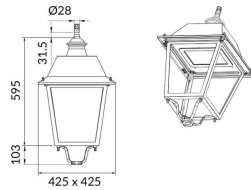

VILA W

Lavov Street Light from the family VILA with a power of 60W and a lighting distribution type T2A with a real lumen output of 6797,49 lm, and an efficiency of 113,29 lm/W, CRI ≥ 70 with a ON-OFF driver, made in aluminium Body, Front Tempered Glass and finished in Black color. Wall mounted.

Item code	86.OS07.3321.02

Product type	Outdoor

Category	Street lights

Family	VILA

Subfamily	VILA W

Pictograms	

Product

Real power (W)	60

Real luminous flux (Lm)	6797.49

Luminous efficiency (Lm/W)	113.2915

Colour	black

Control gear included	yes

Control gear	ON-OFF

Light source	LED

Type of LED	PHILIPS 5050

Average life time (h)	50000h L70B35

Colour temperature (K)	3000K

Colour consistency (SDCM)	<5

CRI	>80

IK	IK08

Scheme

Photometry