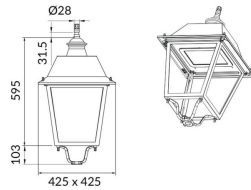

VILA W

Lavov Street Light from the family VILA with a power of 60W and a lighting distribution type T2A with a real lumen output of 6797,49 lm, and an efficiency of 113,29 lm/W, CRI ≥ 70 with a ON-OFF driver, made in aluminium Body, Front Tempered Glass and finished in Black color. Wall mounted.

Item code	86.OS07.3321.02
Product type	Outdoor
Category	Street lights
Family	VILA
Subfamily	VILA W

Pictograms

Product	
Real power (W)	60
Real luminous flux (Lm)	6797.49
Luminous efficiency (Lm/W)	113.2915
Colour	black
Control gear included	yes
Control gear	ON-OFF
Light source	LED
Type of LED	PHILIPS 5050
Average life time (h)	50000h L70B35
Colour temperature (K)	3000K
Colour consistency (SDCM)	<5
CRI	>80
IK	IK08

Scheme

Photometry