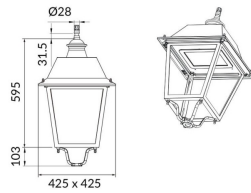

VILA W

Lavov Street Light from the family VILA with a power of 60W and a lighting distribution type T2A with a real lumen output of 6797,49 lm, and an efficiency of 113,29 lm/W, CRI ≥ 70 with an ON-OFF driver, made in aluminium Body, Front Tempered Glass and finished in Black color. Wall mounted.

Item code	86.OS07.3321.02

Product type	Outdoor

Category	Street lights

Family	VILA

Subfamily	VILA W

Pictograms	

Product

Real power (W)	60

Real luminous flux (Lm)	6797.49

Luminous efficiency (Lm/W)	113.2915

Colour	black

Control gear included	yes

Control gear	ON-OFF

Light source	LED

Type of LED	PHILIPS 5050

Average life time (h)	50000h L70B35

Colour temperature (K)	3000K

Colour consistency (SDCM)	<5

CRI	>80

IK	IK08

Scheme

Photometry