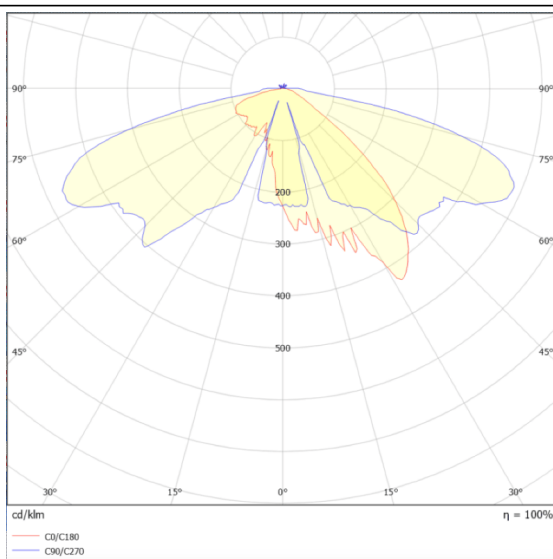

VILA W

Lavov Street Light from the family VILA with a power of 60W and a lighting distribution type T2A with a real lumen output of 6797,49 lm, and an efficiency of 113,29 lm/W, CRI ≥ 70 with a ON-OFF driver, made in aluminium Body, Front Tempered Glass and finished in Black color. Wall mounted.

Scheme

Photometry

Item code	86.OS07.3321.02
Product type	Outdoor
Category	Street lights
Family	VILA
Subfamily	VILA W
Pictograms	

Product	
Real power (W)	60
Real luminous flux (Lm)	6797.49
Luminous efficiency (Lm/W)	113.2915
Colour	black
Control gear included	yes
Control gear	ON-OFF
Light source	LED
Type of LED	PHILIPS 5050
Average life time (h)	50000h L70B35
Colour temperature (K)	3000K
Colour consistency (SDCM)	5
CRI	>80
IK	IK08