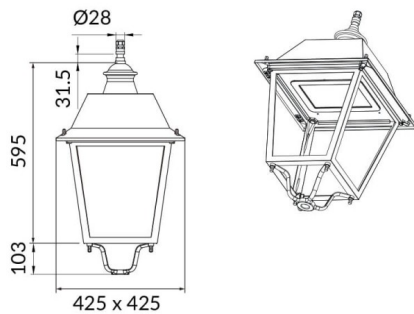

VILA W

Lavov Street Light from the family VILA with a power of 60W and a lighting distribution type T2A with a real lumen output of 6797,49 lm, and an efficiency of 113,29 lm/W, CRI ≥ 70 with a ON-OFF driver, made in aluminium Body, Front Tempered Glass and finished in Black color. Wall mounted.

Scheme

Photometry

Item code	86.OS07.3321.02
Product type	Outdoor
Category	Street lights
Family	VILA
Subfamily	VILA W
Pictograms	

Product	
Real power (W)	60
Real luminous flux (Lm)	6797.49
Luminous efficiency (Lm/W)	113.2915
Colour	black
Control gear included	yes
Control gear	ON-OFF
Light source	LED
Type of LED	PHILIPS 5050
Average life time (h)	50000h L70B35
Colour temperature (K)	3000K
Colour consistency (SDCM)	5
CRI	>80
IK	IK08