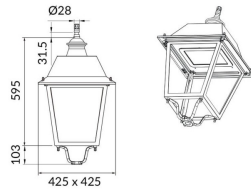

VILA W

Lavov Street Light from the family VILA with a power of 60W and a lighting distribution type T2A with a real lumen output of 6797,49 lm, and an efficiency of 113,29 lm/W, CRI ≥ 70 with a ON-OFF driver, made in aluminium Body, Front Tempered Glass and finished in Black color. Wall mounted.

Item code	86.OS07.3321.02
Product type	Outdoor
Category	Street lights
Family	VILA
Subfamily	VILA W

Pictograms

Product	
Real power (W)	60
Real luminous flux (Lm)	6797.49
Luminous efficiency (Lm/W)	113.2915
Colour	black
Chip Brand	SUNPU
Control gear included	yes
Control gear	ON-OFF
Light source	LED
Type of LED	PHILIPS 5050
Average life time (h)	50000h L70B35
Colour temperature (K)	3000K
Colour consistency (SDCM)	<5
CRI	>80
IK	IK08

Scheme

Photometry