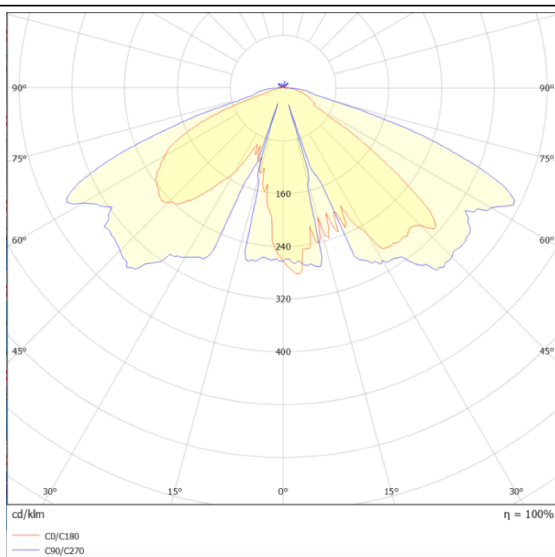

VILA W

Lavov Street Light from the family VILA with a power of 60W and a lighting distribution type T3A with a real lumen output of 6980,6 lm, and an efficiency of 116,34 lm/W, CRI ≥ 70 with a ON-OFF driver, made in aluminium Body, Front Tempered Glass and finished in Black color. Wall mounted.

Scheme

Photometry

Item code	86.OS07.3331.02
Product type	Outdoor
Category	Street lights
Family	VILA
Subfamily	VILA W
Pictograms	

Product	
Real power (W)	60
Real luminous flux (Lm)	6980.6
Luminous efficiency (Lm/W)	116.3433333332999
Colour	black
Control gear included	yes
Control gear	ON-OFF
Light source	LED
Type of LED	PHILIPS 5050
Average life time (h)	50000h L70B36
Colour temperature (K)	3000K
Colour consistency (SDCM)	5
CRI	>80
IK	IK08