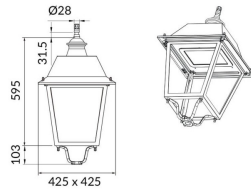

VILA W

Lavov Street Light from the family VILA with a power of 60W and a lighting distribution type T3A with a real lumen output of 6980,6 lm, and an efficiency of 116,34 lm/W, CRI ≥ 70 with a ON-OFF driver, made in aluminium Body, Front Tempered Glass and finished in Black color. Wall mounted.

Item code	86.OS07.3331.02
Product type	Outdoor
Category	Street lights
Family	VILA
Subfamily	VILA W

Pictograms

Product	
Real power (W)	60
Real luminous flux (Lm)	6980.6
Luminous efficiency (Lm/W)	116.343333333333
Colour	black
Chip Brand	SUNPU
Control gear included	yes
Control gear	ON-OFF
Light source	LED
Type of LED	PHILIPS 5050
Average life time (h)	50000h L70B36
Colour temperature (K)	3000K
Colour consistency (SDCM)	<5
CRI	>80
IK	IK08

Scheme

Photometry