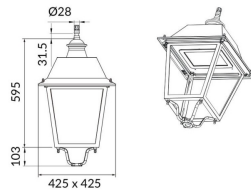

Subfamily	VILA W
------------------	---------------

Pictograms

Scheme

Photometry

Product

Real power (W)	60
-----------------------	-----------

Real luminous flux (Lm)	6980.6
--------------------------------	---------------