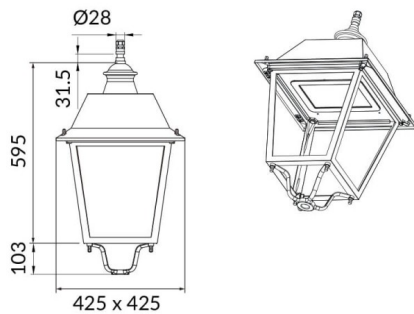

VILA W

Lavov Street Light from the family VILA with a power of 60W and a lighting distribution type T3A with a real lumen output of 6980,6 lm, and an efficiency of 116,34 lm/W, CRI ≥ 70 with a ON-OFF driver, made in aluminium Body, Front Tempered Glass and finished in Black color. Wall mounted.

Scheme

Photometry

Item code	86.OS07.3331.02
Product type	Outdoor
Category	Street lights
Family	VILA
Subfamily	VILA W
Pictograms	

Product	
Real power (W)	60
Real luminous flux (Lm)	6980.6
Luminous efficiency (Lm/W)	116.3433333332999
Colour	black
Control gear included	yes
Control gear	ON-OFF
Light source	LED
Type of LED	PHILIPS 5050
Average life time (h)	50000h L70B36
Colour temperature (K)	3000K
Colour consistency (SDCM)	5
CRI	>80
IK	IK08