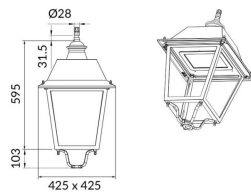

VILA W

Lavov Street Light from the family VILA with a power of 60W and a lighting distribution type T4A with a real lumen output of 6821,8 lm, and an efficiency of 113,70 lm/W, CRI ≥ 70 with a ON-OFF driver, made in aluminium Body, Front Tempered Glass and finished in Black color. Wall mounted.

Item code	86.OS07.3341.02

Product type	Outdoor

Category	Street lights

Family	VILA

Subfamily	VILA W

Pictograms

Product

Real power (W)	60

Real luminous flux (Lm)	6821.8

Luminous efficiency (Lm/W)	113.696666666667

Colour	black

Control gear included	yes

Control gear	ON-OFF

Light source	LED

Type of LED	PHILIPS 5050

Average life time (h)	50000h L70B37

Colour temperature (K)	3000K

Colour consistency (SDCM)	<5

CRI	>80

IK	IK08

Scheme

Photometry