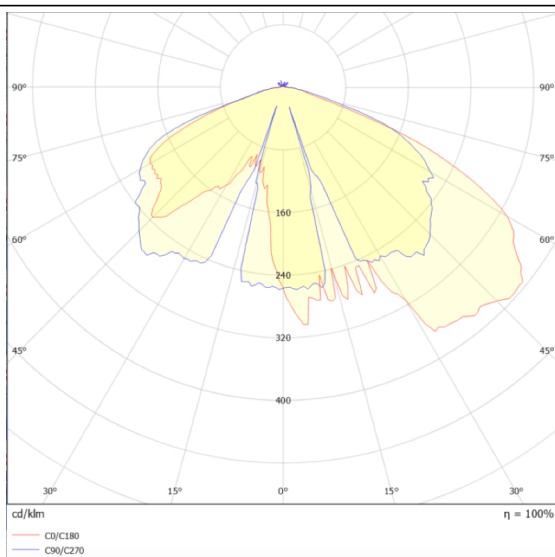

### VILA W

Lavov Street Light from the family VILA with a power of 60W and a lighting distribution type T4A with a real lumen output of 6821,8 lm, and an efficiency of 113,70 lm/W, CRI  $\geq 70$  with a ON-OFF driver, made in aluminium Body, Front Tempered Glass and finished in Black color. Wall mounted.

### Scheme

### Photometry

Item code	86.OS07.3341.02
Product type	Outdoor
Category	Street lights
Family	VILA
Subfamily	VILA W
Pictograms	

Product	
Real power (W)	60
Real luminous flux (Lm)	6821.8
Luminous efficiency (Lm/W)	113.696666666667
Colour	black
Control gear included	yes
Control gear	ON-OFF
Light source	LED
Type of LED	PHILIPS 5050
Average life time (h)	50000h L70B37
Colour temperature (K)	3000K
Colour consistency (SDCM)	5
CRI	>80
IK	IK08