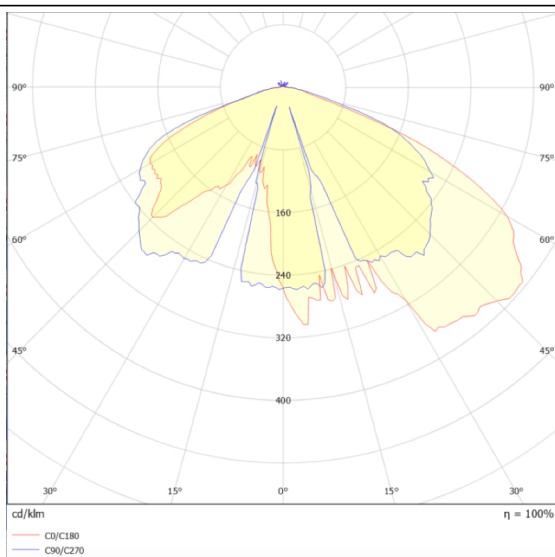

VILA W

Lavov Street Light from the family VILA with a power of 60W and a lighting distribution type T4A with a real lumen output of 6821,8 lm, and an efficiency of 113,70 lm/W, CRI ≥ 70 with a ON-OFF driver, made in aluminium Body, Front Tempered Glass and finished in Black color. Wall mounted.

Scheme

Photometry

Item code	86.OS07.3341.02
Product type	Outdoor
Category	Street lights
Family	VILA
Subfamily	VILA W
Pictograms	

Product	
Real power (W)	60
Real luminous flux (Lm)	6821.8
Luminous efficiency (Lm/W)	113.696666666667
Colour	black
Control gear included	yes
Control gear	ON-OFF
Light source	LED
Type of LED	PHILIPS 5050
Average life time (h)	50000h L70B37
Colour temperature (K)	3000K
Colour consistency (SDCM)	5
CRI	>80
IK	IK08