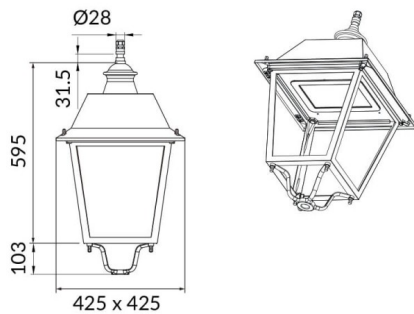

VILA W

Lavov Street Light from the family VILA with a power of 60W and a lighting distribution type T4A with a real lumen output of 6821,8 lm, and an efficiency of 113,70 lm/W, CRI ≥ 70 with a ON-OFF driver, made in aluminium Body, Front Tempered Glass and finished in Black color. Wall mounted.

Scheme

Photometry

Item code	86.OS07.3341.02
Product type	Outdoor
Category	Street lights
Family	VILA
Subfamily	VILA W
Pictograms	

Product	
Real power (W)	60
Real luminous flux (Lm)	6821.8
Luminous efficiency (Lm/W)	113.696666666667
Colour	black
Control gear included	yes
Control gear	ON-OFF
Light source	LED
Type of LED	PHILIPS 5050
Average life time (h)	50000h L70B37
Colour temperature (K)	3000K
Colour consistency (SDCM)	5
CRI	>80
IK	IK08