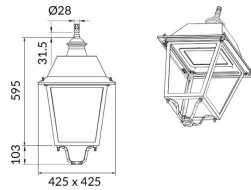

VILA W

Lavov Street Light from the family VILA with a power of 60W and a lighting distribution type T4A with a real lumen output of 6821,8 lm, and an efficiency of 113,70 lm/W, CRI ≥ 70 with a ON-OFF driver, made in aluminium Body, Front Tempered Glass and finished in Black color. Wall mounted.

Item code	86.OS07.3341.02

Product type	Outdoor

Category	Street lights

Family	VILA

Subfamily	VILA W

Pictograms	

220
240 V

850°

Driver
INCL.

IP
66

CRI
70

SDCM
5

50000h
L70B10

Product

Real power (W)	60

Real luminous flux (Lm)	6821.8

Luminous efficiency (Lm/W)	113.696666666667

Colour	black

Control gear included	yes

Control gear	ON-OFF

Light source	LED

Type of LED	PHILIPS 5050

Average life time (h)	50000h L70B37

Colour temperature (K)	3000K

Colour consistency (SDCM)	<5

CRI	>80

IK	IK08

Scheme

Photometry