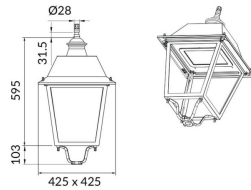

VILA W

Lavov Street Light from the family VILA with a power of 60W and a lighting distribution type T4A with a real lumen output of 6821,8 lm, and an efficiency of 113,70 lm/W, CRI ≥ 70 with a ON-OFF driver, made in aluminium Body, Front Tempered Glass and finished in Black color. Wall mounted.

Item code	86.OS07.3341.02
Product type	Outdoor
Category	Street lights
Family	VILA
Subfamily	VILA W

Pictograms

Product

Real power (W)	60
Real luminous flux (Lm)	6821.8
Luminous efficiency (Lm/W)	113.696666666667
Colour	black
Control gear included	yes
Control gear	ON-OFF
Light source	LED
Type of LED	PHILIPS 5050
Average life time (h)	50000h L70B37
Colour temperature (K)	3000K
Colour consistency (SDCM)	<5
CRI	>80
IK	IK08

Scheme

Photometry