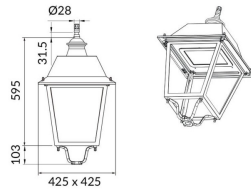

VILA W

Lavov Street Light from the family VILA with a power of 80W and a lighting distribution type T1 with a real lumen output of 9450,53 lm, and an efficiency of 118,13 lm/W, CRI ≥ 70 with a ON-OFF driver, made in aluminium Body, Front Tempered Glass and finished in Black color. Wall mounted.

Item code	86.OS07.4311.02
Product type	Outdoor
Category	Street lights
Family	VILA
Subfamily	VILA W

Pictograms

Product

Real power (W)	80
Real luminous flux (Lm)	9450.5300000000007
Luminous efficiency (Lm/W)	118.131625
Colour	black
Control gear included	yes
Control gear	ON-OFF
Light source	LED
Type of LED	PHILIPS 5050
Average life time (h)	50000h L70B38
Colour temperature (K)	3000K
Colour consistency (SDCM)	<5
CRI	>80
IK	IK08

Scheme

Photometry