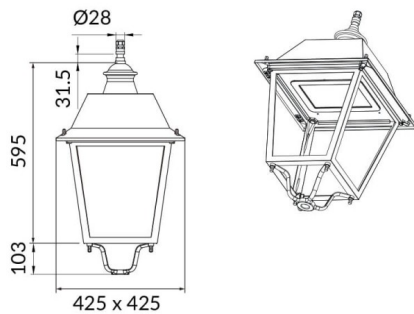

VILA W

Lavov Street Light from the family VILA with a power of 80W and a lighting distribution type T1 with a real lumen output of 9450,53 lm, and an efficiency of 118,13 lm/W, CRI ≥ 70 with a ON-OFF driver, made in aluminium Body, Front Tempered Glass and finished in Black color. Wall mounted.

Scheme

Photometry

Item code	86.OS07.4311.02
Product type	Outdoor
Category	Street lights
Family	VILA
Subfamily	VILA W
Pictograms	

Product	
Real power (W)	80
Real luminous flux (Lm)	9450.5300000000007
Luminous efficiency (Lm/W)	118.131625
Colour	black
Control gear included	yes
Control gear	ON-OFF
Light source	LED
Type of LED	PHILIPS 5050
Average life time (h)	50000h L70B38
Colour temperature (K)	3000K
Colour consistency (SDCM)	5
CRI	>80
IK	IK08