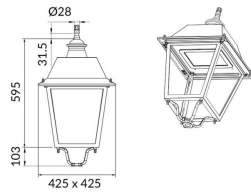

VILA W

Lavov Street Light from the family VILA with a power of 80W and a lighting distribution type T1 with a real lumen output of 9450,53 lm, and an efficiency of 118,13 lm/W, CRI ≥ 70 with a ON-OFF driver, made in aluminium Body, Front Tempered Glass and finished in Black color. Wall mounted.

Item code	86.OS07.4311.02

Product type	Outdoor

Category	Street lights

Family	VILA

Subfamily	VILA W

Pictograms	

Product

Real power (W)	80

Real luminous flux (Lm)	9450.5300000000007

Luminous efficiency (Lm/W)	118.131625

Colour	black

Control gear included	yes

Control gear	ON-OFF

Light source	LED

Type of LED	PHILIPS 5050

Average life time (h)	50000h L70B38

Colour temperature (K)	3000K

Colour consistency (SDCM)	<5

CRI	>80

IK	IK08

Scheme

Photometry