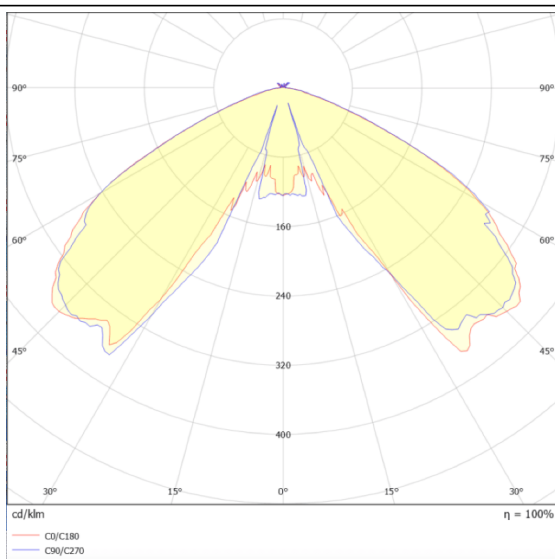

VILA W

Lavov Street Light from the family VILA with a power of 80W and a lighting distribution type T1 with a real lumen output of 9450,53 lm, and an efficiency of 118,13 lm/W, CRI ≥ 70 with a ON-OFF driver, made in aluminium Body, Front Tempered Glass and finished in Black color. Wall mounted.

Scheme

Photometry

Item code	86.OS07.4311.02
Product type	Outdoor
Category	Street lights
Family	VILA
Subfamily	VILA W
Pictograms	

Product	
Real power (W)	80
Real luminous flux (Lm)	9450.5300000000007
Luminous efficiency (Lm/W)	118.131625
Colour	black
Control gear included	yes
Control gear	ON-OFF
Light source	LED
Type of LED	PHILIPS 5050
Average life time (h)	50000h L70B38
Colour temperature (K)	3000K
Colour consistency (SDCM)	5
CRI	>80
IK	IK08