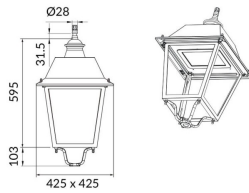

VILA W

Lavov Street Light from the family VILA with a power of 80W and a lighting distribution type T1 with a real lumen output of 9450,53 lm, and an efficiency of 118,13 lm/W, CRI ≥ 70 with a ON-OFF driver, made in aluminium Body, Front Tempered Glass and finished in Black color. Wall mounted.

Item code 86.OS07.4311.02

Product type Outdoor

Category Street lights

Family VILA

Subfamily VILA W

Pictograms

Scheme

Photometry

Product

Real power (W) 80

Real luminous flux (Lm) 9450.530000000007

Luminous efficiency (Lm/W) 118.131625

Colour black

Control gear included yes

Control gear ON-OFF

Light source LED

Type of LED PHILIPS 5050

Average life time (h) 50000h L70B38

Colour temperature (K) 3000K

Colour consistency (SDCM) <5

CRI >80

IK IK08