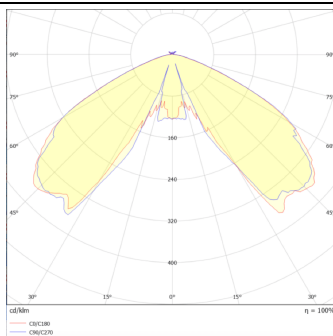

### VILA W

Lavov Street Light from the family VILA with a power of 80W and a lighting distribution type T1 with a real lumen output of 9450,53 lm, and an efficiency of 118,13 lm/W, CRI  $\geq 70$  with a ON-OFF driver, made in aluminium Body, Front Tempered Glass and finished in Black color. Wall mounted.

### Photometry

### Product

**Real power (W)** 80

**Real luminous flux (Lm)** 9450.530000000007

**Luminous efficiency (Lm/W)** 118.131625

**Colour** black

**Control gear included** yes

**Control gear** ON-OFF

**Light source** LED