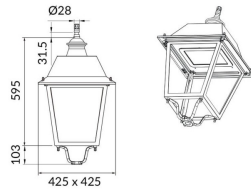

VILA W

Lavov Street Light from the family VILA with a power of 80W and a lighting distribution type T1 with a real lumen output of 9450,53 lm, and an efficiency of 118,13 lm/W, CRI ≥ 70 with a ON-OFF driver, made in aluminium Body, Front Tempered Glass and finished in Black color. Wall mounted.

Item code	86.OS07.4311.02
Product type	Outdoor
Category	Street lights
Family	VILA
Subfamily	VILA W

Pictograms

Product	
Real power (W)	80
Real luminous flux (Lm)	9450.53
Luminous efficiency (Lm/W)	118.131625
Colour	black
Chip Brand	SUNPU
Control gear included	yes
Control gear	ON-OFF
Light source	LED
Type of LED	PHILIPS 5050
Average life time (h)	50000h L70B38
Colour temperature (K)	3000K
Colour consistency (SDCM)	<5
CRI	>80
IK	IK08

Scheme

Photometry