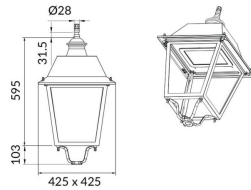

VILA W

Lavov Street Light from the family VILA with a power of 80W and a lighting distribution type T2A with a real lumen output of 9013,77 lm, and an efficiency of 112,67 lm/W, CRI ≥ 70 with a ON-OFF driver, made in aluminium Body, Front Tempered Glass and finished in Black color. Wall mounted.

Item code	86.OS07.4321.02
Product type	Outdoor
Category	Street lights
Family	VILA
Subfamily	VILA W

Pictograms

Product	
Real power (W)	80
Real luminous flux (Lm)	9013.77
Luminous efficiency (Lm/W)	112.67212499999999
Colour	black
Control gear included	yes
Control gear	ON-OFF
Light source	LED
Type of LED	PHILIPS 5050
Average life time (h)	50000h L70B39
Colour temperature (K)	3000K
Colour consistency (SDCM)	<5
CRI	>80
IK	IK08

Scheme

Photometry