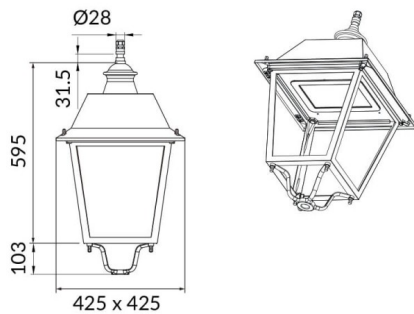

### VILA W

Lavov Street Light from the family VILA with a power of 80W and a lighting distribution type T3A with a real lumen output of 9007,2 lm, and an efficiency of 112,59 lm/W, CRI  $\geq 70$  with a ON-OFF driver, made in aluminium Body, Front Tempered Glass and finished in Black color. Wall mounted.

### Photometry

Item code	86.OS07.4331.02
Product type	Outdoor
Category	Street lights
Family	VILA
Subfamily	VILA W
Pictograms	

Product	
Real power (W)	80
Real luminous flux (Lm)	9007.2000000000007
Luminous efficiency (Lm/W)	112.59
Colour	black
Control gear included	yes
Control gear	ON-OFF
Light source	LED
Type of LED	PHILIPS 5050
Average life time (h)	50000h L70B40
Colour temperature (K)	3000K
Colour consistency (SDCM)	5
CRI	>80
IK	IK08