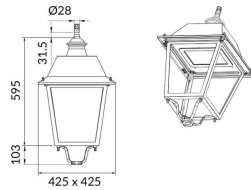

VILA W

Lavov Street Light from the family VILA with a power of 80W and a lighting distribution type T3A with a real lumen output of 9007,2 lm, and an efficiency of 112,59 lm/W, CRI ≥ 70 with a ON-OFF driver, made in aluminium Body, Front Tempered Glass and finished in Black color. Wall mounted.

Item code	86.OS07.4331.02

Product type	Outdoor

Category	Street lights

Family	VILA

Subfamily	VILA W

Pictograms	

Product	

Real power (W)	80

Real luminous flux (Lm)	9007.2000000000007

Luminous efficiency (Lm/W)	112.59

Colour	black

Control gear included	yes

Control gear	ON-OFF

Light source	LED

Type of LED	PHILIPS 5050

Average life time (h)	50000h L70B40

Colour temperature (K)	3000K

Colour consistency (SDCM)	<5

CRI	>80

IK	IK08

Scheme

Photometry