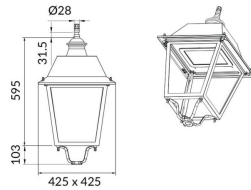

VILA W

Lavov Street Light from the family VILA with a power of 80W and a lighting distribution type T3A with a real lumen output of 9007,2 lm, and an efficiency of 112,59 lm/W, CRI ≥ 70 with a ON-OFF driver, made in aluminium Body, Front Tempered Glass and finished in Black color. Wall mounted.

Item code	86.OS07.4331.02
Product type	Outdoor
Category	Street lights
Family	VILA
Subfamily	VILA W

Pictograms

Product	
Real power (W)	80
Real luminous flux (Lm)	9007.2
Luminous efficiency (Lm/W)	112.59
Colour	black
Chip Brand	SUNPU
Control gear included	yes
Control gear	ON-OFF
Light source	LED
Type of LED	PHILIPS 5050
Average life time (h)	50000h L70B40
Colour temperature (K)	3000K
Colour consistency (SDCM)	<5
CRI	>80
IK	IK08

Scheme

Photometry