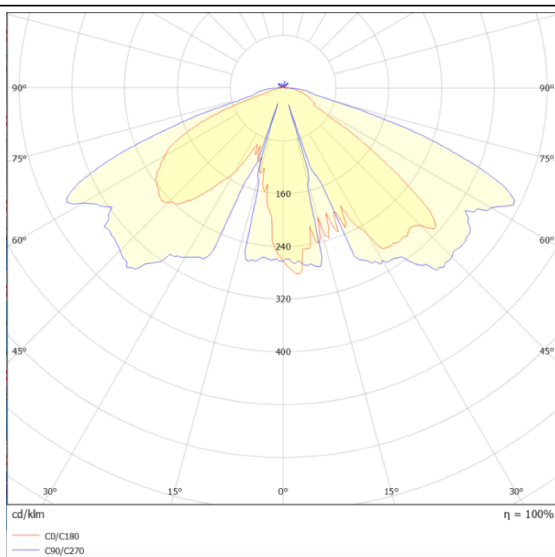

### VILA W

Lavov Street Light from the family VILA with a power of 80W and a lighting distribution type T3A with a real lumen output of 9007,2 lm, and an efficiency of 112,59 lm/W, CRI  $\geq 70$  with a ON-OFF driver, made in aluminium Body, Front Tempered Glass and finished in Black color. Wall mounted.

### Scheme

### Photometry

Item code	86.OS07.4331.02
Product type	Outdoor
Category	Street lights
Family	VILA
Subfamily	VILA W
Pictograms	

Product	
Real power (W)	80
Real luminous flux (Lm)	9007.2000000000007
Luminous efficiency (Lm/W)	112.59
Colour	black
Control gear included	yes
Control gear	ON-OFF
Light source	LED
Type of LED	PHILIPS 5050
Average life time (h)	50000h L70B40
Colour temperature (K)	3000K
Colour consistency (SDCM)	5
CRI	>80
IK	IK08