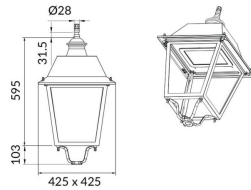

### VILA W

Lavov Street Light from the family VILA with a power of 80W and a lighting distribution type T3A with a real lumen output of 9007,2 lm, and an efficiency of 112,59 lm/W, CRI  $\geq 70$  with a ON-OFF driver, made in aluminium Body, Front Tempered Glass and finished in Black color. Wall mounted.

### Pictograms

Product	
Real power (W)	80
Real luminous flux (Lm)	9007.2000000000007
Luminous efficiency (Lm/W)	112.59
Colour	black
Control gear included	yes
Control gear	ON-OFF
Light source	LED
Type of LED	PHILIPS 5050
Average life time (h)	50000h L70B40
Colour temperature (K)	3000K
Colour consistency (SDCM)	<5
CRI	>80
IK	IK08