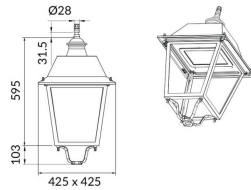

VILA W

Lavov Street Light from the family VILA with a power of 80W and a lighting distribution type T4A with a real lumen output of 8804,3 lm, and an efficiency of 110,05 lm/W, CRI ≥ 70 with a ON-OFF driver, made in aluminium Body, Front Tempered Glass and finished in Black color. Wall mounted.

Item code	86.OS07.4341.02

Product type	Outdoor

Category	Street lights

Family	VILA

Subfamily	VILA W

Pictograms	

Product	

Real power (W)	80

Real luminous flux (Lm)	8804.299999999993

Luminous efficiency (Lm/W)	110.05374999999999

Colour	black

Control gear included	yes

Control gear	ON-OFF

Light source	LED

Type of LED	PHILIPS 5050

Average life time (h)	50000h L70B41

Colour temperature (K)	3000K

Colour consistency (SDCM)	<5

CRI	>80

IK	IK08

Scheme

Photometry