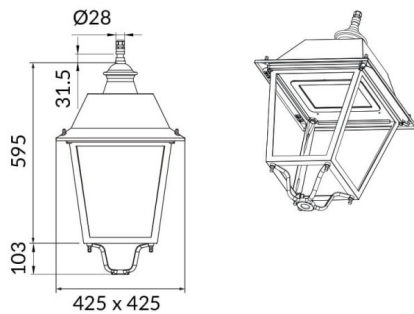

Scheme

Photometry

VILA W

Lavov Street Light from the family VILA with a power of 80W and a lighting distribution type T4A with a real lumen output of 8804,3 lm, and an efficiency of 110,05 lm/W, CRI ≥ 70 with a ON-OFF driver, made in aluminium Body, Front Tempered Glass and finished in Black color. Wall mounted.

Item code	86.OS07.4341.02
Product type	Outdoor
Category	Street lights
Family	VILA
Subfamily	VILA W
Pictograms	

Product	
Real power (W)	80
Real luminous flux (Lm)	8804.299999999999
Luminous efficiency (Lm/W)	110.05374999999999
Colour	black
Control gear included	yes
Control gear	ON-OFF
Light source	LED
Type of LED	PHILIPS 5050
Average life time (h)	50000h L70B41
Colour temperature (K)	3000K
Colour consistency (SDCM)	5
CRI	>80
IK	IK08