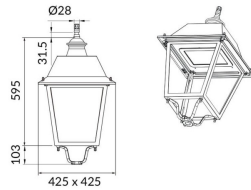

VILA W

Lavov Street Light from the family VILA with a power of 80W and a lighting distribution type T4A with a real lumen output of 8804,3 lm, and an efficiency of 110,05 lm/W, CRI ≥ 70 with a ON-OFF driver, made in aluminium Body, Front Tempered Glass and finished in Black color. Wall mounted.

Item code	86.OS07.4341.02
Product type	Outdoor
Category	Street lights
Family	VILA
Subfamily	VILA W

Pictograms

Product	
Real power (W)	80
Real luminous flux (Lm)	8804.3
Luminous efficiency (Lm/W)	110.05375
Colour	black
Chip Brand	SUNPU
Control gear included	yes
Control gear	ON-OFF
Light source	LED
Type of LED	PHILIPS 5050
Average life time (h)	50000h L70B41
Colour temperature (K)	3000K
Colour consistency (SDCM)	<5
CRI	>80
IK	IK08

Scheme

Photometry