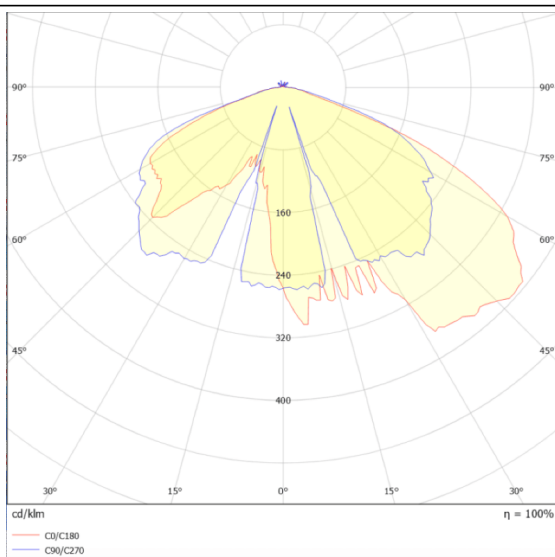

Scheme

Photometry

VILA W

Lavov Street Light from the family VILA with a power of 80W and a lighting distribution type T4A with a real lumen output of 8804,3 lm, and an efficiency of 110,05 lm/W, CRI ≥ 70 with a ON-OFF driver, made in aluminium Body, Front Tempered Glass and finished in Black color. Wall mounted.

Item code	86.OS07.4341.02
Product type	Outdoor
Category	Street lights
Family	VILA
Subfamily	VILA W
Pictograms	

Product	
Real power (W)	80
Real luminous flux (Lm)	8804.299999999999
Luminous efficiency (Lm/W)	110.05374999999999
Colour	black
Control gear included	yes
Control gear	ON-OFF
Light source	LED
Type of LED	PHILIPS 5050
Average life time (h)	50000h L70B41
Colour temperature (K)	3000K
Colour consistency (SDCM)	5
CRI	>80
IK	IK08