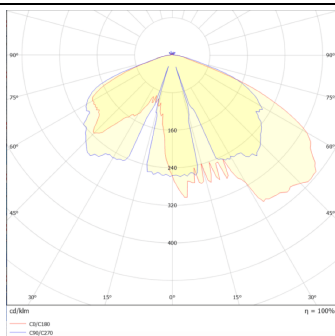

Item code	86.OS07.4341.02
Product type	Outdoor
Category	Street lights
Family	VILA
Subfamily	VILA W

Pictograms

Scheme

Photometry

Product	
Real power (W)	80
Real luminous flux (Lm)	8804.299999999993
Luminous efficiency (Lm/W)	110.05374999999999
Colour	black
Control gear included	yes
Control gear	ON-OFF
Light source	LED
Type of LED	PHILIPS 5050
Average life time (h)	50000h L70B41
Colour temperature (K)	3000K
Colour consistency (SDCM)	<5
CRI	>80
IK	IK08