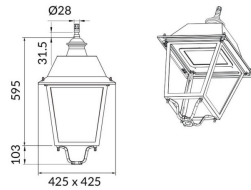

VILA W

Lavov Street Light from the family VILA with a power of 80W and a lighting distribution type T4A with a real lumen output of 8804,3 lm, and an efficiency of 110,05 lm/W, CRI ≥ 70 with a ON-OFF driver, made in aluminium Body, Front Tempered Glass and finished in Black color. Wall mounted.

Item code	86.OS07.4341.02
Product type	Outdoor
Category	Street lights
Family	VILA
Subfamily	VILA W

Pictograms

Scheme

Photometry

Product	
Real power (W)	80
Real luminous flux (Lm)	8804.299999999993
Luminous efficiency (Lm/W)	110.05374999999999
Colour	black
Control gear included	yes
Control gear	ON-OFF
Light source	LED
Type of LED	PHILIPS 5050
Average life time (h)	50000h L70B41
Colour temperature (K)	3000K
Colour consistency (SDCM)	<5
CRI	>80
IK	IK08