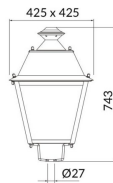

Item code 86.OS08.1311.02

Product type Outdoor

Category Street lights

Family VILA

Subfamily VILA P27

Pictograms

Scheme

Photometry

Product

Real power (W) 30

Real luminous flux (Lm) 3528.86

Luminous efficiency (Lm/W) 117.628666666667

Colour black

Control gear included yes

Control gear ON-OFF

Light source LED