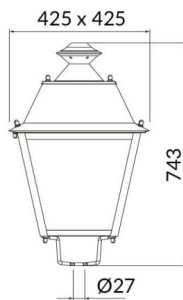

VILA P27

Lavov Street Light from the family VILA with a power of 30W and a lighting distribution type T1 with a real lumen output of 3528,86 lm, and an efficiency of 117,63 lm/W, CRI ≥ 70 with a ON-OFF driver, made in steel Body, Front Tempered Glass and finished in Black color. Post mounted. Post diam 27mm.

Scheme

Photometry

Item code	86.OS08.1311.02
Product type	Outdoor
Category	Street lights
Family	VILA
Subfamily	VILA P27
Pictograms	

Product	
Real power (W)	30
Real luminous flux (Lm)	3528.86
Luminous efficiency (Lm/W)	117.62866666667
Colour	black
Control gear included	yes
Control gear	ON-OFF
Light source	LED
Type of LED	PHILIPS 5050
Average life time (h)	50000h L70B42
Colour temperature (K)	3000K
Colour consistency (SDCM)	5
CRI	>80
IK	IK08