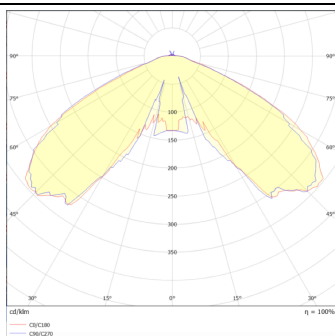

**VILA P27**

Lavov Street Light from the family VILA with a power of 30W and a lighting distribution type T1 with a real lumen output of 3528,86 lm, and an efficiency of 117,63 lm/W, CRI ≥ 70 with a ON-OFF driver, made in steel Body, Front Tempered Glass and finished in Black color. Post mounted. Post diam 27mm.

Item code	86.OS08.1311.02
Product type	Outdoor
Category	Street lights
Family	VILA
Subfamily	VILA P27

Pictograms**Scheme****Photometry****Product**

Real power (W)	30
Real luminous flux (Lm)	3528.86
Luminous efficiency (Lm/W)	117.628666666667
Colour	black
Control gear included	yes
Control gear	ON-OFF
Light source	LED
Type of LED	PHILIPS 5050
Average life time (h)	50000h L70B42
Colour temperature (K)	3000K
Colour consistency (SDCM)	<5
CRI	>80
IK	IK08