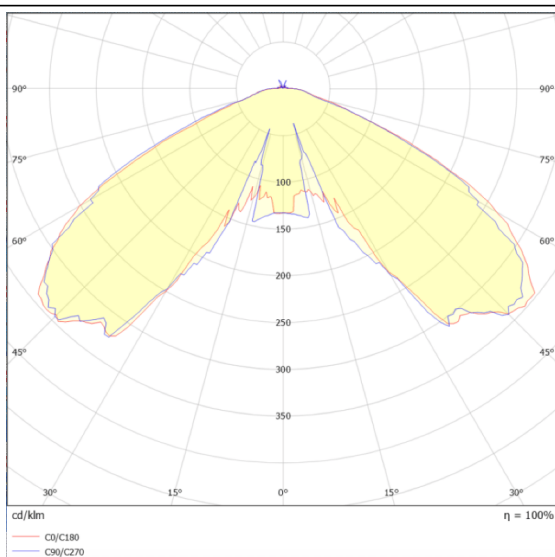

VILA P27

Lavov Street Light from the family VILA with a power of 30W and a lighting distribution type T1 with a real lumen output of 3528,86 lm, and an efficiency of 117,63 lm/W, CRI ≥ 70 with a ON-OFF driver, made in steel Body, Front Tempered Glass and finished in Black color. Post mounted. Post diam 27mm.

Scheme

Photometry

Item code	86.OS08.1311.02
Product type	Outdoor
Category	Street lights
Family	VILA
Subfamily	VILA P27
Pictograms	

Product	
Real power (W)	30
Real luminous flux (Lm)	3528.86
Luminous efficiency (Lm/W)	117.62866666667
Colour	black
Control gear included	yes
Control gear	ON-OFF
Light source	LED
Type of LED	PHILIPS 5050
Average life time (h)	50000h L70B42
Colour temperature (K)	3000K
Colour consistency (SDCM)	5
CRI	>80
IK	IK08