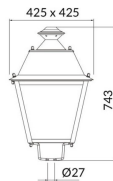

**VILA P27**

Lavov Street Light from the family VILA with a power of 30W and a lighting distribution type T1 with a real lumen output of 3528,86 lm, and an efficiency of 117,63 lm/W, CRI ≥ 70 with a ON-OFF driver, made in steel Body, Front Tempered Glass and finished in Black color. Post mounted. Post diam 27mm.

Item code	86.OS08.1311.02
Product type	Outdoor
Category	Street lights
Family	VILA
Subfamily	VILA P27

Pictograms**Scheme****Photometry****Product**

Real power (W)	30
Real luminous flux (Lm)	3528.86
Luminous efficiency (Lm/W)	117.628666666667
Colour	black
Control gear included	yes
Control gear	ON-OFF
Light source	LED
Type of LED	PHILIPS 5050
Average life time (h)	50000h L70B42
Colour temperature (K)	3000K
Colour consistency (SDCM)	<5
CRI	>80
IK	IK08