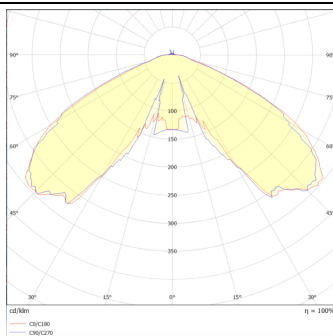

VILA P27

Lavov Street Light from the family VILA with a power of 30W and a lighting distribution type T1 with a real lumen output of 3528,86 lm, and an efficiency of 117,63 lm/W, CRI ≥ 70 with a ON-OFF driver, made in steel Body, Front Tempered Glass and finished in Black color. Post mounted. Post diam 27mm.

Product

Real power (W) 30

Real luminous flux (Lm) 3528.86

Luminous efficiency (Lm/W) 117.628666666667

Colour black

Control gear included yes

Control gear ON-OFF

Light source LED