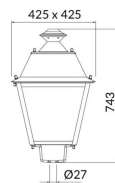

VILA P27

Lavov Street Light from the family VILA with a power of 30W and a lighting distribution type T2A with a real lumen output of 3198,22lm, and an efficiency of 106,60 lm/W, CRI ≥ 70 with a ON-OFF driver, made in steel Body, Front Tempered Glass and finished in Black color. Post mounted. Post diam 27mm.

Item code	86.OS08.1321.02
Product type	Outdoor
Category	Street lights
Family	VILA
Subfamily	VILA P27

Pictograms

Product	
Real power (W)	30
Real luminous flux (Lm)	3198.22
Luminous efficiency (Lm/W)	106.607333333333
Colour	black
Chip Brand	SUNPU
Control gear included	yes
Control gear	ON-OFF
Light source	LED
Type of LED	PHILIPS 5050
Average life time (h)	50000h L70B43
Colour temperature (K)	3000K
Colour consistency (SDCM)	<5
CRI	>80
IK	IK08

Scheme

Photometry