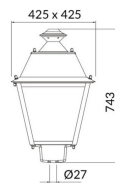

**VILA P27**

Lavov Street Light from the family VILA with a power of 30W and a lighting distribution type T3A with a real lumen output of 3336,82lm, and an efficiency of 111,22 lm/W, CRI ≥ 70 with a ON-OFF driver, made in steel Body, Front Tempered Glass and finished in Black color. Post mounted. Post diam 27mm.

Item code	86.OS08.1331.02
Product type	Outdoor
Category	Street lights
Family	VILA
Subfamily	VILA P27

Pictograms**Scheme****Photometry**

Product	
Real power (W)	30
Real luminous flux (Lm)	3336.82
Luminous efficiency (Lm/W)	111.227333333333
Colour	black
Chip Brand	SUNPU
Control gear included	yes
Control gear	ON-OFF
Light source	LED
Type of LED	PHILIPS 5050
Average life time (h)	50000h L70B44
Colour temperature (K)	3000K
Colour consistency (SDCM)	<5
CRI	>80
IK	IK08