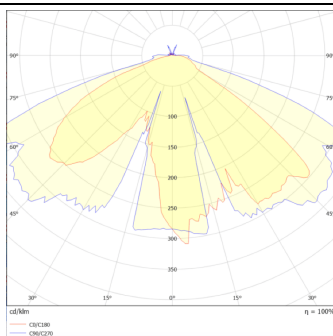

VILA P27

Lavov Street Light from the family VILA with a power of 30W and a lighting distribution type T3A with a real lumen output of 3336,82lm, and an efficiency of 111,22 lm/W, CRI ≥ 70 with a ON-OFF driver, made in steel Body, Front Tempered Glass and finished in Black color. Post mounted. Post diam 27mm.

Item code	86.OS08.1331.02
Product type	Outdoor
Category	Street lights
Family	VILA
Subfamily	VILA P27

Pictograms

Scheme

Photometry

Product

Real power (W)	30
Real luminous flux (Lm)	3336.82
Luminous efficiency (Lm/W)	111.22733333332999
Colour	black
Control gear included	yes
Control gear	ON-OFF
Light source	LED
Type of LED	PHILIPS 5050
Average life time (h)	50000h L70B44
Colour temperature (K)	3000K
Colour consistency (SDCM)	<5
CRI	>80
IK	IK08