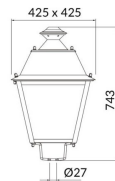

VILA P27

Lavov Street Light from the family VILA with a power of 30W and a lighting distribution type T3A with a real lumen output of 3336,82lm, and an efficiency of 111,22 lm/W, CRI ≥ 70 with a ON-OFF driver, made in steel Body, Front Tempered Glass and finished in Black color. Post mounted. Post diam 27mm.

Item code	86.OS08.1331.02
Product type	Outdoor
Category	Street lights
Family	VILA
Subfamily	VILA P27

Pictograms

Scheme

Photometry

Product

Real power (W)	30
Real luminous flux (Lm)	3336.82
Luminous efficiency (Lm/W)	111.22733333332999
Colour	black
Control gear included	yes
Control gear	ON-OFF
Light source	LED
Type of LED	PHILIPS 5050
Average life time (h)	50000h L70B44
Colour temperature (K)	3000K
Colour consistency (SDCM)	<5
CRI	>80
IK	IK08