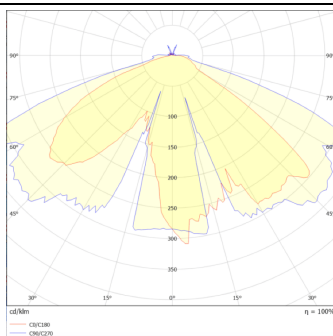

**VILA P27**

Lavov Street Light from the family VILA with a power of 30W and a lighting distribution type T3A with a real lumen output of 3336,82lm, and an efficiency of 111,22 lm/W, CRI ≥ 70 with a ON-OFF driver, made in steel Body, Front Tempered Glass and finished in Black color. Post mounted. Post diam 27mm.

Item code	86.OS08.1331.02
Product type	Outdoor
Category	Street lights
Family	VILA
Subfamily	VILA P27

Pictograms**Scheme****Photometry**

Product	
Real power (W)	30
Real luminous flux (Lm)	3336.82
Luminous efficiency (Lm/W)	111.227333333333
Colour	black
Chip Brand	SUNPU
Control gear included	yes
Control gear	ON-OFF
Light source	LED
Type of LED	PHILIPS 5050
Average life time (h)	50000h L70B44
Colour temperature (K)	3000K
Colour consistency (SDCM)	<5
CRI	>80
IK	IK08