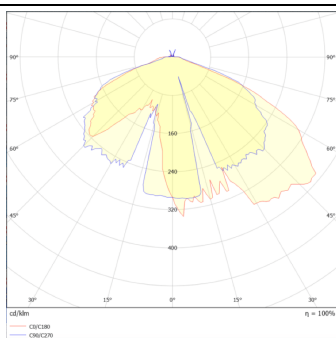

VILA P27

Lavov Street Light from the family VILA with a power of 30W and a lighting distribution type T4A with a real lumen output of 3305,93lm, and an efficiency of 110,19 lm/W, CRI ≥ 70 with a ON-OFF driver, made in steel Body, Front Tempered Glass and finished in Black color. Post mounted. Post diam 27mm.

Product

Real power (W) 30

Real luminous flux (Lm) 3305.93

Luminous efficiency (Lm/W) 110.19766666667

Colour black

Control gear included yes

Control gear ON-OFF

Light source LED