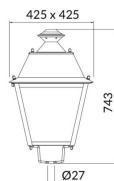

Item code 86.OS08.1341.02

Product type Outdoor

Category Street lights

Family VILA

Subfamily VILA P27

Pictograms

Scheme

Photometry

Product

Real power (W) 30

Real luminous flux (Lm) 3305.93

Luminous efficiency (Lm/W) 110.19766666667

Colour black

Control gear included yes

Control gear ON-OFF

Light source LED