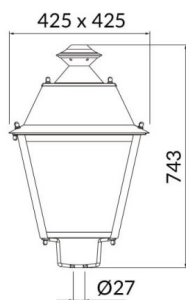

VILA P27

Lavov Street Light from the family VILA with a power of 40W and a lighting distribution type T1 with a real lumen output of 4258,18lm, and an efficiency of 106,45 lm/W, CRI ≥ 70 with a ON-OFF driver, made in steel Body, Front Tempered Glass and finished in Black color. Post mounted. Post diam 27mm.

Item code	86.OS08.2311.02
Product type	Outdoor
Category	Street lights
Family	VILA
Subfamily	VILA P27
Pictograms	

Scheme

Product	
Real power (W)	40
Real luminous flux (Lm)	4258.18
Luminous efficiency (Lm/W)	106.4545
Colour	black
Control gear included	yes
Control gear	ON-OFF
Light source	LED
Type of LED	PHILIPS 5050
Average life time (h)	50000h L70B46
Colour temperature (K)	3000K
Colour consistency (SDCM)	5
CRI	>80
IK	IK08