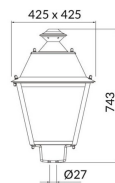

VILA P27

Lavov Street Light from the family VILA with a power of 40W and a lighting distribution type T1 with a real lumen output of 4258,18lm, and an efficiency of 106,45 lm/W, CRI ≥ 70 with a ON-OFF driver, made in steel Body, Front Tempered Glass and finished in Black color. Post mounted. Post diam 27mm.

Item code	86.OS08.2311.02
Product type	Outdoor
Category	Street lights
Family	VILA
Subfamily	VILA P27

Pictograms

Product	
Real power (W)	40
Real luminous flux (Lm)	4258.18
Luminous efficiency (Lm/W)	106.4545
Colour	black
Control gear included	yes
Control gear	ON-OFF
Light source	LED
Type of LED	PHILIPS 5050
Average life time (h)	50000h L70B46
Colour temperature (K)	3000K
Colour consistency (SDCM)	<5
CRI	>80
IK	IK08

Scheme

Photometry