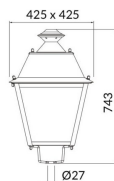

VILA P27

Lavov Street Light from the family VILA with a power of 40W and a lighting distribution type T1 with a real lumen output of 4258,18lm, and an efficiency of 106,45 lm/W, CRI ≥ 70 with a ON-OFF driver, made in steel Body, Front Tempered Glass and finished in Black color. Post mounted. Post diam 27mm.

Item code 86.OS08.2311.02

Product type Outdoor

Category Street lights

Family VILA

Subfamily VILA P27

Pictograms

Product

Real power (W) 40

Real luminous flux (Lm) 4258.18

Luminous efficiency (Lm/W) 106.4545

Colour black

Control gear included yes

Control gear ON-OFF

Light source LED

Type of LED PHILIPS 5050

Average life time (h) 50000h L70B46

Colour temperature (K) 3000K

Colour consistency (SDCM) <5

CRI >80

IK IK08

Scheme

Photometry