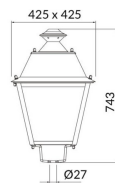

VILA P27

Lavov Street Light from the family VILA with a power of 40W and a lighting distribution type T1 with a real lumen output of 4258,18lm, and an efficiency of 106,45 lm/W, CRI ≥ 70 with a ON-OFF driver, made in steel Body, Front Tempered Glass and finished in Black color. Post mounted. Post diam 27mm.

Item code	86.OS08.2311.02
Product type	Outdoor
Category	Street lights
Family	VILA
Subfamily	VILA P27

Pictograms

Product

Real power (W)	40
Real luminous flux (Lm)	4258.18
Luminous efficiency (Lm/W)	106.4545
Colour	black
Chip Brand	SUNPU
Control gear included	yes
Control gear	ON-OFF
Light source	LED
Type of LED	PHILIPS 5050
Average life time (h)	50000h L70B46
Colour temperature (K)	3000K
Colour consistency (SDCM)	<5
CRI	>80
IK	IK08

Scheme

Photometry