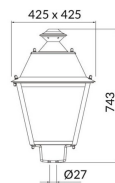

VILA P27

Lavov Street Light from the family VILA with a power of 40W and a lighting distribution type T3A with a real lumen output of 4014,51lm, and an efficiency of 100,36 lm/W, CRI ≥ 70 with a ON-OFF driver, made in steel Body, Front Tempered Glass and finished in Black color. Post mounted. Post diam 27mm.

Item code	86.OS08.2331.02
Product type	Outdoor
Category	Street lights
Family	VILA
Subfamily	VILA P27

Pictograms

Product	
Real power (W)	40
Real luminous flux (Lm)	4014.51
Luminous efficiency (Lm/W)	100.36275000000001
Colour	black
Control gear included	yes
Control gear	ON-OFF
Light source	LED
Type of LED	PHILIPS 5050
Average life time (h)	50000h L70B48
Colour temperature (K)	3000K
Colour consistency (SDCM)	<5
CRI	>80
IK	IK08

Scheme

Photometry