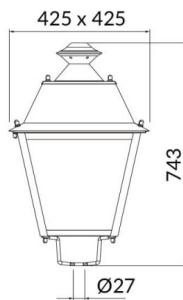

VILA P27

Lavov Street Light from the family VILA with a power of 40W and a lighting distribution type T3A with a real lumen output of 4014,51lm, and an efficiency of 100,36 lm/W, CRI ≥ 70 with a ON-OFF driver, made in steel Body, Front Tempered Glass and finished in Black color. Post mounted. Post diam 27mm.

Scheme

Photometry

Item code	86.OS08.2331.02
Product type	Outdoor
Category	Street lights
Family	VILA
Subfamily	VILA P27
Pictograms	

Product	
Real power (W)	40
Real luminous flux (Lm)	4014.51
Luminous efficiency (Lm/W)	100.36275000000001
Colour	black
Control gear included	yes
Control gear	ON-OFF
Light source	LED
Type of LED	PHILIPS 5050
Average life time (h)	50000h L70B48
Colour temperature (K)	3000K
Colour consistency (SDCM)	5
CRI	>80
IK	IK08