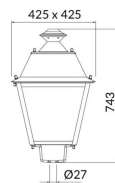

VILA P27

Lavov Street Light from the family VILA with a power of 40W and a lighting distribution type T3A with a real lumen output of 4014,51lm, and an efficiency of 100,36 lm/W, CRI ≥ 70 with a ON-OFF driver, made in steel Body, Front Tempered Glass and finished in Black color. Post mounted. Post diam 27mm.

Item code	86.OS08.2331.02
Product type	Outdoor
Category	Street lights
Family	VILA
Subfamily	VILA P27

Pictograms

Product	
Real power (W)	40
Real luminous flux (Lm)	4014.51
Luminous efficiency (Lm/W)	100.36275
Colour	black
Chip Brand	SUNPU
Control gear included	yes
Control gear	ON-OFF
Light source	LED
Type of LED	PHILIPS 5050
Average life time (h)	50000h L70B48
Colour temperature (K)	3000K
Colour consistency (SDCM)	<5
CRI	>80
IK	IK08

Scheme

Photometry