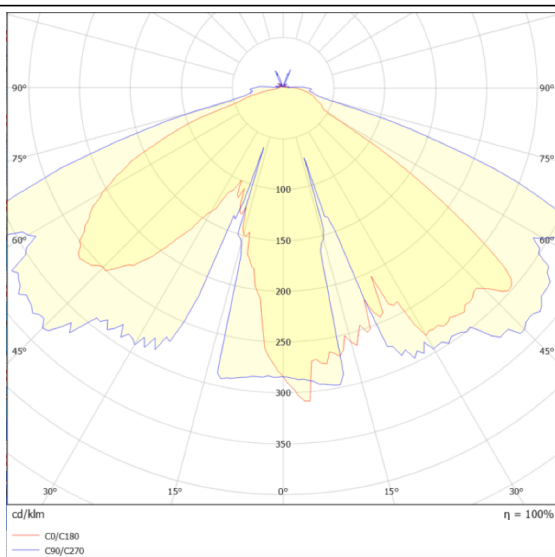

VILA P27

Lavov Street Light from the family VILA with a power of 40W and a lighting distribution type T3A with a real lumen output of 4014,51lm, and an efficiency of 100,36 lm/W, CRI ≥ 70 with a ON-OFF driver, made in steel Body, Front Tempered Glass and finished in Black color. Post mounted. Post diam 27mm.

Scheme

Photometry

Item code	86.OS08.2331.02
Product type	Outdoor
Category	Street lights
Family	VILA
Subfamily	VILA P27
Pictograms	

Product	
Real power (W)	40
Real luminous flux (Lm)	4014.51
Luminous efficiency (Lm/W)	100.36275000000001
Colour	black
Control gear included	yes
Control gear	ON-OFF
Light source	LED
Type of LED	PHILIPS 5050
Average life time (h)	50000h L70B48
Colour temperature (K)	3000K
Colour consistency (SDCM)	5
CRI	>80
IK	IK08