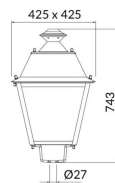

VILA P27

Lavov Street Light from the family VILA with a power of 40W and a lighting distribution type T4A with a real lumen output of 3905,32lm, and an efficiency of 97,63 lm/W, CRI ≥ 70 with a ON-OFF driver, made in steel Body, Front Tempered Glass and finished in Black color. Post mounted. Post diam 27mm.

Item code	86.OS08.2341.02
Product type	Outdoor
Category	Street lights
Family	VILA
Subfamily	VILA P27

Pictograms

Product	
Real power (W)	40
Real luminous flux (Lm)	3905.32
Luminous efficiency (Lm/W)	97.633
Colour	black
Chip Brand	SUNPU
Control gear included	yes
Control gear	ON-OFF
Light source	LED
Type of LED	PHILIPS 5050
Average life time (h)	50000h L70B49
Colour temperature (K)	3000K
Colour consistency (SDCM)	<5
CRI	>80
IK	IK08

Scheme

Photometry