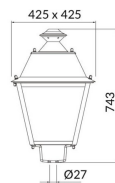

VILA P27

Lavov Street Light from the family VILA with a power of 40W and a lighting distribution type T4A with a real lumen output of 3905,32lm, and an efficiency of 97,63 lm/W, CRI ≥ 70 with a ON-OFF driver, made in steel Body, Front Tempered Glass and finished in Black color. Post mounted. Post diam 27mm.

Item code	86.OS08.2341.02
Product type	Outdoor
Category	Street lights
Family	VILA
Subfamily	VILA P27
Pictograms	

Product

Real power (W)	40
Real luminous flux (Lm)	3905.32
Luminous efficiency (Lm/W)	97.632999999999996
Colour	black
Control gear included	yes
Control gear	ON-OFF
Light source	LED
Type of LED	PHILIPS 5050
Average life time (h)	50000h L70B49
Colour temperature (K)	3000K
Colour consistency (SDCM)	<5
CRI	>80
IK	IK08

Scheme

Photometry