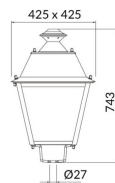

VILA P27

Lavov Street Light from the family VILA with a power of 60W and a lighting distribution type T1 with a real lumen output of 7024,5lm, and an efficiency of 117,07 lm/W, CRI ≥ 70 with a ON-OFF driver, made in steel Body, Front Tempered Glass and finished in Black color. Post mounted. Post diam 27mm.

Item code	86.OS08.3311.02
Product type	Outdoor
Category	Street lights
Family	VILA
Subfamily	VILA P27

Pictograms

Product

Real power (W)	60
Real luminous flux (Lm)	7024.5
Luminous efficiency (Lm/W)	117.075
Colour	black
Control gear included	yes
Control gear	ON-OFF
Light source	LED
Type of LED	PHILIPS 5050
Average life time (h)	50000h L70B50
Colour temperature (K)	3000K
Colour consistency (SDCM)	<5
CRI	>80
IK	IK08

Scheme

Photometry