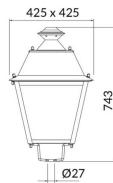

VILA P27

Lavov Street Light from the family VILA with a power of 60W and a lighting distribution type T1 with a real lumen output of 7024,5lm, and an efficiency of 117,07 lm/W, CRI ≥ 70 with a ON-OFF driver, made in steel Body, Front Tempered Glass and finished in Black color. Post mounted. Post diam 27mm.

Item code	86.OS08.3311.02
Product type	Outdoor
Category	Street lights
Family	VILA
Subfamily	VILA P27

Pictograms

Scheme

Photometry

Product

Real power (W)	60
Real luminous flux (Lm)	7024.5
Luminous efficiency (Lm/W)	117.075
Colour	black
Control gear included	yes
Control gear	ON-OFF
Light source	LED
Type of LED	PHILIPS 5050
Average life time (h)	50000h L70B50
Colour temperature (K)	3000K
Colour consistency (SDCM)	<5
CRI	>80
IK	IK08