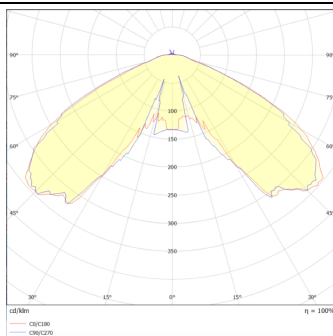

### VILA P27

Lavov Street Light from the family VILA with a power of 60W and a lighting distribution type T1 with a real lumen output of 7024,5lm, and an efficiency of 117,07 lm/W, CRI  $\geq 70$  with a ON-OFF driver, made in steel Body, Front Tempered Glass and finished in Black color. Post mounted. Post diam 27mm.

### Product

Real power (W)	60
Real luminous flux (Lm)	7024.5
Luminous efficiency (Lm/W)	117.075
Colour	black
Control gear included	yes
Control gear	ON-OFF
Light source	LED
Type of LED	PHILIPS 5050
Average life time (h)	50000h L70B50
Colour temperature (K)	3000K
Colour consistency (SDCM)	<5
CRI	>80
IK	IK08