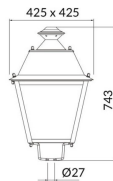

VILA P27

Lavov Street Light from the family VILA with a power of 60W and a lighting distribution type T1 with a real lumen output of 7024,5lm, and an efficiency of 117,07 lm/W, CRI ≥ 70 with a ON-OFF driver, made in steel Body, Front Tempered Glass and finished in Black color. Post mounted. Post diam 27mm.

Item code	86.OS08.3311.02
Product type	Outdoor
Category	Street lights
Family	VILA
Subfamily	VILA P27

Pictograms

Scheme

Product

Real power (W)	60
Real luminous flux (Lm)	7024.5
Luminous efficiency (Lm/W)	117.075
Colour	black
Chip Brand	SUNPU
Control gear included	yes
Control gear	ON-OFF
Light source	LED
Type of LED	PHILIPS 5050
Average life time (h)	50000h L70B50
Colour temperature (K)	3000K
Colour consistency (SDCM)	<5
CRI	>80
IK	IK08