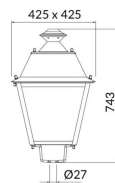

VILA P27

Lavov Street Light from the family VILA with a power of 60W and a lighting distribution type T2A with a real lumen output of 6227,13lm, and an efficiency of 103,7855 lm/W, CRI ≥ 70 with a ON-OFF driver, made in steel Body, Front Tempered Glass and finished in Black color. Post mounted. Post diam 27mm.

Item code	86.OS08.3321.02
Product type	Outdoor
Category	Street lights
Family	VILA
Subfamily	VILA P27

Pictograms

Product	
Real power (W)	60
Real luminous flux (Lm)	6227.13
Luminous efficiency (Lm/W)	103.7855
Colour	black
Chip Brand	SUNPU
Control gear included	yes
Control gear	ON-OFF
Light source	LED
Type of LED	PHILIPS 5050
Average life time (h)	50000h L70B51
Colour temperature (K)	3000K
Colour consistency (SDCM)	<5
CRI	>80
IK	IK08

Scheme

Photometry