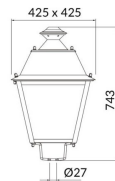

VILA P27

Lavov Street Light from the family VILA with a power of 60W and a lighting distribution type T3A with a real lumen output of 6851,66lm, and an efficiency of 114,19 lm/W, CRI ≥ 70 with a ON-OFF driver, made in steel Body, Front Tempered Glass and finished in Black color. Post mounted. Post diam 27mm.

Item code	86.OS08.3331.02
Product type	Outdoor
Category	Street lights
Family	VILA
Subfamily	VILA P27

Pictograms

Scheme

Photometry

Product	
Real power (W)	60
Real luminous flux (Lm)	6565.46
Luminous efficiency (Lm/W)	109.424333333333
Colour	black
Chip Brand	SUNPU
Control gear included	yes
Control gear	ON-OFF
Light source	LED
Type of LED	PHILIPS 5050
Average life time (h)	50000h L70B52
Colour temperature (K)	3000K
Colour consistency (SDCM)	<5
CRI	>80
IK	IK08