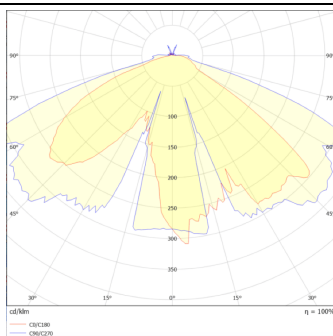

VILA P27

Lavov Street Light from the family VILA with a power of 60W and a lighting distribution type T3A with a real lumen output of 6851,66lm, and an efficiency of 114,19 lm/W, CRI ≥ 70 with a ON-OFF driver, made in steel Body, Front Tempered Glass and finished in Black color. Post mounted. Post diam 27mm.

Item code	86.OS08.3331.02
Product type	Outdoor
Category	Street lights
Family	VILA
Subfamily	VILA P27

Pictograms

Scheme

Photometry

Product	
Real power (W)	60
Real luminous flux (Lm)	6565.46
Luminous efficiency (Lm/W)	109.424333333333
Colour	black
Chip Brand	SUNPU
Control gear included	yes
Control gear	ON-OFF
Light source	LED
Type of LED	PHILIPS 5050
Average life time (h)	50000h L70B52
Colour temperature (K)	3000K
Colour consistency (SDCM)	<5
CRI	>80
IK	IK08