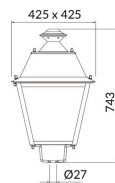

VILA P27

Lavov Street Light from the family VILA with a power of 60W and a lighting distribution type T3A with a real lumen output of 6851,66lm, and an efficiency of 114,19 lm/W, CRI ≥ 70 with a ON-OFF driver, made in steel Body, Front Tempered Glass and finished in Black color. Post mounted. Post diam 27mm.

Item code	86.OS08.3331.02
Product type	Outdoor
Category	Street lights
Family	VILA
Subfamily	VILA P27

Pictograms

Scheme

Product

Real power (W)	60
Real luminous flux (Lm)	6565.46
Luminous efficiency (Lm/W)	109.424333333333
Colour	black
Control gear included	yes
Control gear	ON-OFF
Light source	LED
Type of LED	PHILIPS 5050
Average life time (h)	50000h L70B52
Colour temperature (K)	3000K
Colour consistency (SDCM)	<5
CRI	>80
IK	IK08