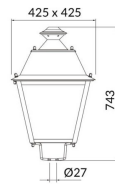

VILA P27

Lavov Street Light from the family VILA with a power of 60W and a lighting distribution type T4A with a real lumen output of 7050,39 lm, and an efficiency of 117,50 lm/W, CRI ≥ 70 with an ON-OFF driver, made in steel Body, Front Tempered Glass and finished in Black color. Post mounted. Post diam 27mm.

Item code	86.OS08.3341.02
Product type	Outdoor
Category	Street lights
Family	VILA
Subfamily	VILA P27

Pictograms

Product	
Real power (W)	60
Real luminous flux (Lm)	7050.39
Luminous efficiency (Lm/W)	117.5065
Colour	black
Chip Brand	SUNPU
Control gear included	yes
Control gear	ON-OFF
Light source	LED
Type of LED	PHILIPS 5050
Average life time (h)	50000h L70B53
Colour temperature (K)	3000K
Colour consistency (SDCM)	<5
CRI	>80
IK	IK08

Scheme

Photometry