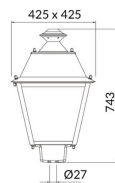

VILA P27

Lavov Street Light from the family VILA with a power of 80W and a lighting distribution type T1 with a real lumen output of 9419,79 lm, and an efficiency of 117,74 lm/W, CRI ≥ 70 with a ON-OFF driver, made in steel Body, Front Tempered Glass and finished in Black color. Post mounted. Post diam 27mm.

Item code	86.OS08.4311.02
Product type	Outdoor
Category	Street lights
Family	VILA
Subfamily	VILA P27
Pictograms	

Product

Real power (W)	80
Real luminous flux (Lm)	9419.7900000000009
Luminous efficiency (Lm/W)	117.74737500000001
Colour	black
Control gear included	yes
Control gear	ON-OFF
Light source	LED
Type of LED	PHILIPS 5050
Average life time (h)	50000h L70B54
Colour temperature (K)	3000K
Colour consistency (SDCM)	<5
CRI	>80
IK	IK08

Scheme

Photometry