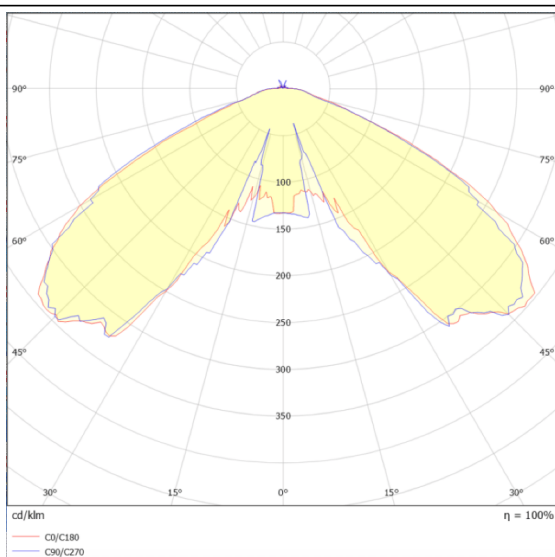

VILA P27

Lavov Street Light from the family VILA with a power of 80W and a lighting distribution type T1 with a real lumen output of 9419,79 lm, and an efficiency of 117,74 lm/W, CRI ≥ 70 with a ON-OFF driver, made in steel Body, Front Tempered Glass and finished in Black color. Post mounted. Post diam 27mm.

Scheme

Photometry

Item code	86.OS08.4311.02
Product type	Outdoor
Category	Street lights
Family	VILA
Subfamily	VILA P27
Pictograms	

Product	
Real power (W)	80
Real luminous flux (Lm)	9419.7900000000009
Luminous efficiency (Lm/W)	117.74737500000001
Colour	black
Control gear included	yes
Control gear	ON-OFF
Light source	LED
Type of LED	PHILIPS 5050
Average life time (h)	50000h L70B54
Colour temperature (K)	3000K
Colour consistency (SDCM)	5
CRI	>80
IK	IK08