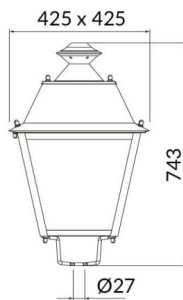

VILA P27

Lavov Street Light from the family VILA with a power of 80W and a lighting distribution type T1 with a real lumen output of 9419,79 lm, and an efficiency of 117,74 lm/W, CRI ≥ 70 with a ON-OFF driver, made in steel Body, Front Tempered Glass and finished in Black color. Post mounted. Post diam 27mm.

Scheme

Photometry

Item code	86.OS08.4311.02
Product type	Outdoor
Category	Street lights
Family	VILA
Subfamily	VILA P27
Pictograms	

Product	
Real power (W)	80
Real luminous flux (Lm)	9419.7900000000009
Luminous efficiency (Lm/W)	117.74737500000001
Colour	black
Control gear included	yes
Control gear	ON-OFF
Light source	LED
Type of LED	PHILIPS 5050
Average life time (h)	50000h L70B54
Colour temperature (K)	3000K
Colour consistency (SDCM)	5
CRI	>80
IK	IK08