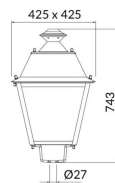

VILA P27

Lavov Street Light from the family VILA with a power of 80W and a lighting distribution type T1 with a real lumen output of 9419,79 lm, and an efficiency of 117,74 lm/W, CRI ≥ 70 with a ON-OFF driver, made in steel Body, Front Tempered Glass and finished in Black color. Post mounted. Post diam 27mm.

Item code	86.OS08.4311.02
Product type	Outdoor
Category	Street lights
Family	VILA
Subfamily	VILA P27

Pictograms

Product	
Real power (W)	80
Real luminous flux (Lm)	9419.79
Luminous efficiency (Lm/W)	117.747375
Colour	black
Chip Brand	SUNPU
Control gear included	yes
Control gear	ON-OFF
Light source	LED
Type of LED	PHILIPS 5050
Average life time (h)	50000h L70B54
Colour temperature (K)	3000K
Colour consistency (SDCM)	<5
CRI	>80
IK	IK08

Scheme

Photometry