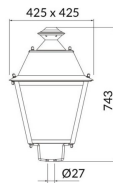

VILA P27

Lavov Street Light from the family VILA with a power of 80W and a lighting distribution type T1 with a real lumen output of 9419,79 lm, and an efficiency of 117,74 lm/W, CRI ≥ 70 with a ON-OFF driver, made in steel Body, Front Tempered Glass and finished in Black color. Post mounted. Post diam 27mm.

Item code	86.OS08.4311.02

Product type	Outdoor

Category	Street lights

Family	VILA

Subfamily	VILA P27

Pictograms	

Product

Real power (W)	80

Real luminous flux (Lm)	9419.790000000009

Luminous efficiency (Lm/W)	117.74737500000001

Colour	black

Control gear included	yes

Control gear	ON-OFF

Light source	LED

Type of LED	PHILIPS 5050

Average life time (h)	50000h L70B54

Colour temperature (K)	3000K

Colour consistency (SDCM)	<5

CRI	>80

IK	IK08

Scheme

Photometry