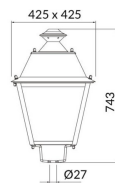

VILA P27

Lavov Street Light from the family VILA with a power of 80W and a lighting distribution type T2A with a real lumen output of 9067,82 lm, and an efficiency of 113,34 lm/W, CRI ≥ 70 with an ON-OFF driver, made in steel Body, Front Tempered Glass and finished in Black color. Post mounted. Post diam 27mm.

Item code	86.OS08.4321.02
Product type	Outdoor
Category	Street lights
Family	VILA
Subfamily	VILA P27

Pictograms

Product	
Real power (W)	80
Real luminous flux (Lm)	9067.82
Luminous efficiency (Lm/W)	113.34775
Colour	black
Chip Brand	SUNPU
Control gear included	yes
Control gear	ON-OFF
Light source	LED
Type of LED	PHILIPS 5050
Average life time (h)	50000h L70B55
Colour temperature (K)	3000K
Colour consistency (SDCM)	<5
CRI	>80
IK	IK08

Scheme

Photometry