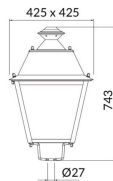

VILA P27

Lavov Street Light from the family VILA with a power of 80W and a lighting distribution type T3A with a real lumen output of 9021,4 lm, and an efficiency of 112,76 lm/W, CRI ≥ 70 with a ON-OFF driver, made in steel Body, Front Tempered Glass and finished in Black color. Post mounted. Post diam 27mm.

Item code	86.OS08.4331.02
Product type	Outdoor
Category	Street lights
Family	VILA
Subfamily	VILA P27

Pictograms

Scheme

Product

Real power (W)	80
Real luminous flux (Lm)	9021.4
Luminous efficiency (Lm/W)	112.7675
Colour	black
Control gear included	yes
Control gear	ON-OFF
Light source	LED
Type of LED	PHILIPS 5050
Average life time (h)	50000h L70B56
Colour temperature (K)	3000K
Colour consistency (SDCM)	<5
CRI	>80
IK	IK08

Photometry