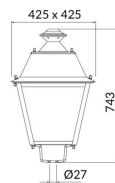

VILA P27

Lavov Street Light from the family VILA with a power of 80W and a lighting distribution type T3A with a real lumen output of 9021,4 lm, and an efficiency of 112,76 lm/W, CRI ≥ 70 with a ON-OFF driver, made in steel Body, Front Tempered Glass and finished in Black color. Post mounted. Post diam 27mm.

Item code	86.OS08.4331.02
Product type	Outdoor
Category	Street lights
Family	VILA
Subfamily	VILA P27

Pictograms

Product

Real power (W)	80
Real luminous flux (Lm)	9021.4
Luminous efficiency (Lm/W)	112.7675
Colour	black
Control gear included	yes
Control gear	ON-OFF
Light source	LED
Type of LED	PHILIPS 5050
Average life time (h)	50000h L70B56
Colour temperature (K)	3000K
Colour consistency (SDCM)	<5
CRI	>80
IK	IK08

Scheme

Photometry