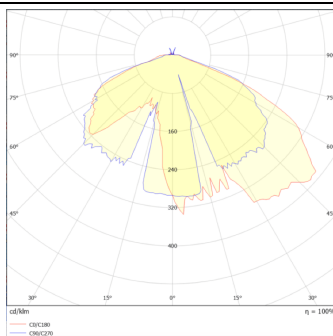

VILA P27

Lavov Street Light from the family VILA with a power of 80W and a lighting distribution type T4A with a real lumen output of 8829,07 lm, and an efficiency of 110,36 lm/W, CRI ≥ 70 with a ON-OFF driver, made in steel Body, Front Tempered Glass and finished in Black color. Post mounted. Post diam 27mm.

Product

Real power (W) 80

Real luminous flux (Lm) 8829.07

Luminous efficiency (Lm/W) 110.363375

Colour black

Control gear included yes

Control gear ON-OFF

Light source LED