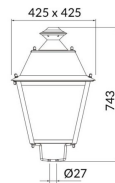

VILA P27

Lavov Street Light from the family VILA with a power of 80W and a lighting distribution type T4A with a real lumen output of 8829,07 lm, and an efficiency of 110,36 lm/W, CRI ≥ 70 with a ON-OFF driver, made in steel Body, Front Tempered Glass and finished in Black color. Post mounted. Post diam 27mm.

Item code 86.OS08.4341.02

Product type Outdoor

Category Street lights

Family VILA

Subfamily VILA P27

Pictograms

Scheme

Photometry

Product

Real power (W) 80

Real luminous flux (Lm) 8829.07

Luminous efficiency (Lm/W) 110.363375

Colour black

Control gear included yes

Control gear ON-OFF

Light source LED

Type of LED PHILIPS 5050

Average life time (h) 50000h L70B57

Colour temperature (K) 3000K

Colour consistency (SDCM) <5

CRI >80

IK IK08