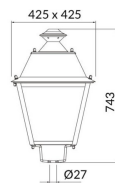

VILA P27

Lavov Street Light from the family VILA with a power of 80W and a lighting distribution type T4A with a real lumen output of 8829,07 lm, and an efficiency of 110,36 lm/W, CRI ≥ 70 with a ON-OFF driver, made in steel Body, Front Tempered Glass and finished in Black color. Post mounted. Post diam 27mm.

Item code	86.OS08.4341.02
Product type	Outdoor
Category	Street lights
Family	VILA
Subfamily	VILA P27

Pictograms

Product	
Real power (W)	80
Real luminous flux (Lm)	8829.07
Luminous efficiency (Lm/W)	110.363375
Colour	black
Chip Brand	SUNPU
Control gear included	yes
Control gear	ON-OFF
Light source	LED
Type of LED	PHILIPS 5050
Average life time (h)	50000h L70B57
Colour temperature (K)	3000K
Colour consistency (SDCM)	<5
CRI	>80
IK	IK08

Scheme

Photometry