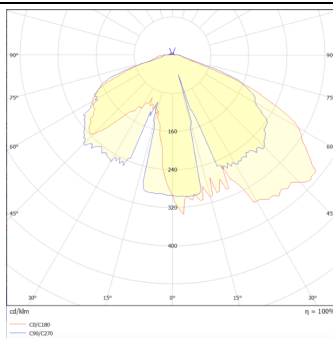

VILA P27

Lavov Street Light from the family VILA with a power of 80W and a lighting distribution type T4A with a real lumen output of 8829,07 lm, and an efficiency of 110,36 lm/W, CRI ≥ 70 with a ON-OFF driver, made in steel Body, Front Tempered Glass and finished in Black color. Post mounted. Post diam 27mm.

Product

Real power (W) 80

Real luminous flux (Lm) 8829.07

Luminous efficiency (Lm/W) 110.363375

Colour black

Control gear included yes

Control gear ON-OFF

Light source LED