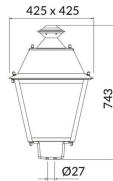

VILA P27

Lavov Street Light from the family VILA with a power of 80W and a lighting distribution type T4A with a real lumen output of 8829,07 lm, and an efficiency of 110,36 lm/W, CRI ≥ 70 with a ON-OFF driver, made in steel Body, Front Tempered Glass and finished in Black color. Post mounted. Post diam 27mm.

Item code 86.OS08.4341.02

Product type Outdoor

Category Street lights

Family VILA

Subfamily VILA P27

Pictograms

Scheme

Photometry

Product

Real power (W) 80

Real luminous flux (Lm) 8829.07

Luminous efficiency (Lm/W) 110.363375

Colour black

Control gear included yes

Control gear ON-OFF

Light source LED

Type of LED PHILIPS 5050

Average life time (h) 50000h L70B57

Colour temperature (K) 3000K

Colour consistency (SDCM) <5

CRI >80

IK IK08