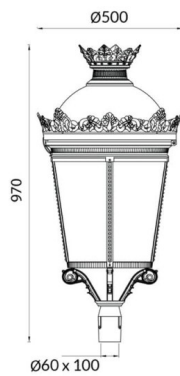

### GRANVIA C

Lavov Street Light from the family GRAN VIA with a power of 30W and a lighting distribution type T1 with a real lumen output of 3814,16 lm, and an efficiency of 127,14 lm/W, CRI  $\geq 70$  with a ON-OFF driver, made in die cast aluminium Body, Front Tempered Glass and finished in Black color. External transparent diffuser.

### Photometry

Item code	86.OS09.1311.02
Product type	Outdoor
Category	Street lights
Family	GRAN VIA
Subfamily	GRANVIA C
Pictograms	

Product	
Real power (W)	30
Real luminous flux (Lm)	3814.16
Luminous efficiency (Lm/W)	127.13866666667001
Colour	black
Control gear included	yes
Control gear	ON-OFF
Light source	LED
Type of LED	PHILIPS 5050
Average life time (h)	50000h L70B58
Colour temperature (K)	3000K
Colour consistency (SDCM)	<5
CRI	>80
IK	IK08