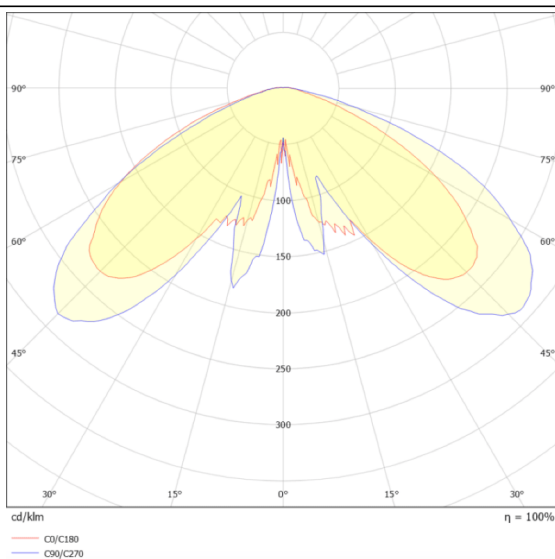

### GRANVIA C

Lavov Street Light from the family GRAN VIA with a power of 30W and a lighting distribution type T1 with a real lumen output of 3814,16 lm, and an efficiency of 127,14 lm/W, CRI  $\geq 70$  with a ON-OFF driver, made in die cast aluminium Body, Front Tempered Glass and finished in Black color. External transparent diffuser.

### Scheme

### Photometry

Item code	86.OS09.1311.02
Product type	Outdoor
Category	Street lights
Family	GRAN VIA
Subfamily	GRANVIA C
Pictograms	

Product	
Real power (W)	30
Real luminous flux (Lm)	3814.16
Luminous efficiency (Lm/W)	127.13866666667001
Colour	black
Control gear included	yes
Control gear	ON-OFF
Light source	LED
Type of LED	PHILIPS 5050
Average life time (h)	50000h L70B58
Colour temperature (K)	3000K
Colour consistency (SDCM)	<5
CRI	>80
IK	IK08