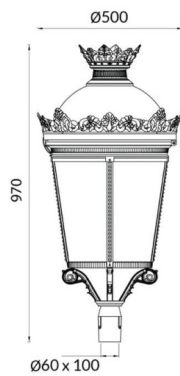

GRANVIA C

Lavov Street Light from the family GRAN VIA with a power of 30W and a lighting distribution type T1 with a real lumen output of 3814,16 lm, and an efficiency of 127,14 lm/W, CRI ≥ 70 with a ON-OFF driver, made in die cast aluminium Body, Front Tempered Glass and finished in Black color. External transparent diffuser.

Scheme

Photometry

Item code	86.OS09.1311.02
Product type	Outdoor
Category	Street lights
Family	GRAN VIA
Subfamily	GRANVIA C
Pictograms	

Product	
Real power (W)	30
Real luminous flux (Lm)	3814.16
Luminous efficiency (Lm/W)	127.13866666667001
Colour	black
Control gear included	yes
Control gear	ON-OFF
Light source	LED
Type of LED	PHILIPS 5050
Average life time (h)	50000h L70B58
Colour temperature (K)	3000K
Colour consistency (SDCM)	5
CRI	>80
IK	IK08