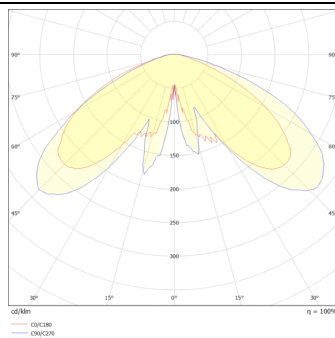

GRANVIA C

Lavov Street Light from the family GRAN VIA with a power of 30W and a lighting distribution type T1 with a real lumen output of 3814,16 lm, and an efficiency of 127,14 lm/W, CRI ≥ 70 with a ON-OFF driver, made in die cast aluminium Body, Front Tempered Glass and finished in Black color. External transparent diffuser.

Item code	86.OS09.1311.02
Product type	Outdoor
Category	Street lights
Family	GRAN VIA
Subfamily	GRANVIA C
Pictograms	

Scheme

Photometry

Product	
Real power (W)	30
Real luminous flux (Lm)	3814.16
Luminous efficiency (Lm/W)	127.13866666667001
Colour	black
Control gear included	yes
Control gear	ON-OFF
Light source	LED
Type of LED	PHILIPS 5050
Average life time (h)	50000h L70B58
Colour temperature (K)	3000K
Colour consistency (SDCM)	<5
CRI	>80
IK	IK08