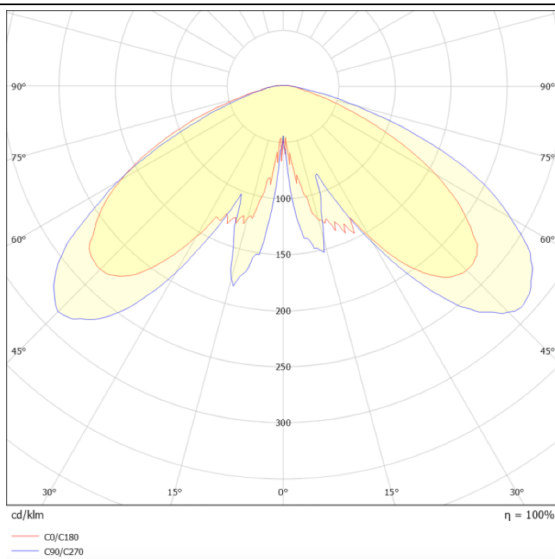

GRANVIA C

Lavov Street Light from the family GRAN VIA with a power of 30W and a lighting distribution type T1 with a real lumen output of 3814,16 lm, and an efficiency of 127,14 lm/W, CRI ≥ 70 with a ON-OFF driver, made in die cast aluminium Body, Front Tempered Glass and finished in Black color. External transparent diffuser.

Scheme

Photometry

Item code	86.OS09.1311.02
Product type	Outdoor
Category	Street lights
Family	GRAN VIA
Subfamily	GRANVIA C
Pictograms	

Product	
Real power (W)	30
Real luminous flux (Lm)	3814.16
Luminous efficiency (Lm/W)	127.13866666667001
Colour	black
Control gear included	yes
Control gear	ON-OFF
Light source	LED
Type of LED	PHILIPS 5050
Average life time (h)	50000h L70B58
Colour temperature (K)	3000K
Colour consistency (SDCM)	5
CRI	>80
IK	IK08