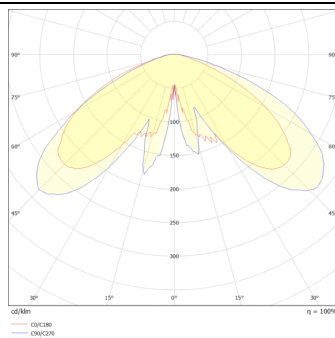

Scheme

Photometry