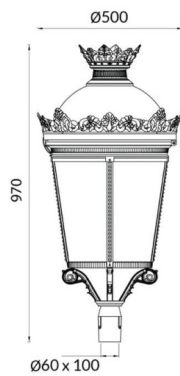

### GRANVIA C

Lavov Street Light from the family GRAN VIA with a power of 30W and a lighting distribution type T2A with a real lumen output of 3574,52 lm, and an efficiency of 119,15 lm/W, CRI  $\geq 70$  with a ON-OFF driver, made in die cast aluminium Body, Front Tempered Glass and finished in Black color. External transparent diffuser.

### Photometry

Item code	86.OS09.1321.02
Product type	Outdoor
Category	Street lights
Family	GRAN VIA
Subfamily	GRANVIA C
Pictograms	

Product	
Real power (W)	30
Real luminous flux (Lm)	3574.52
Luminous efficiency (Lm/W)	119.15066666667001
Colour	black
Control gear included	yes
Control gear	ON-OFF
Light source	LED
Type of LED	PHILIPS 5050
Average life time (h)	50000h L70B59
Colour temperature (K)	3000K
Colour consistency (SDCM)	5
CRI	>80
IK	IK08