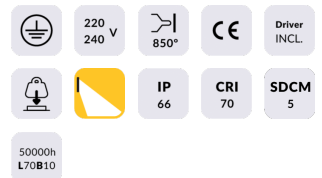

GRANVIA C

Lavov Street Light from the family GRAN VIA with a power of 30W and a lighting distribution type T2A with a real lumen output of 3574,52 lm, and an efficiency of 119,15 lm/W, CRI ≥ 70 with a ON-OFF driver, made in die cast aluminium Body, Front Tempered Glass and finished in Black color. External transparent diffuser.

Item code 86.OS09.1321.02

Product type Outdoor

Category Street lights

Family GRAN VIA

Subfamily GRANVIA C

Pictograms

Scheme

Photometry

Product

Real power (W) 30

Real luminous flux (Lm) 3574.52

Luminous efficiency (Lm/W) 119.15066666667001

Colour black

Control gear included yes

Control gear ON-OFF

Light source LED

Type of LED PHILIPS 5050

Average life time (h) 50000h L70B59

Colour temperature (K) 3000K

Colour consistency (SDCM) <5

CRI >80

IK IK08