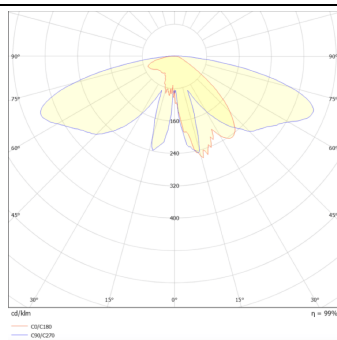

### GRANVIA C

Lavov Street Light from the family GRAN VIA with a power of 30W and a lighting distribution type T2A with a real lumen output of 3574,52 lm, and an efficiency of 119,15 lm/W, CRI  $\geq 70$  with a ON-OFF driver, made in die cast aluminium Body, Front Tempered Glass and finished in Black color. External transparent diffuser.

### Photometry

Product	
Real power (W)	30
Real luminous flux (Lm)	3574.52
Luminous efficiency (Lm/W)	119.15066666667001
Colour	black
Control gear included	yes
Control gear	ON-OFF
Light source	LED
Type of LED	PHILIPS 5050
Average life time (h)	50000h L70B59
Colour temperature (K)	3000K
Colour consistency (SDCM)	<5
CRI	>80
IK	IK08