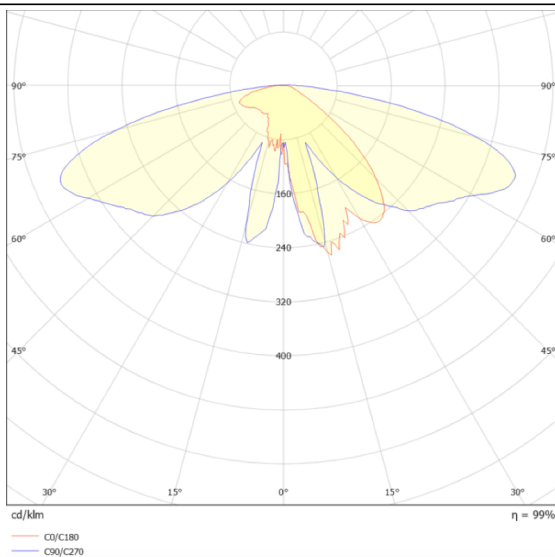

### GRANVIA C

Lavov Street Light from the family GRAN VIA with a power of 30W and a lighting distribution type T2A with a real lumen output of 3574,52 lm, and an efficiency of 119,15 lm/W, CRI  $\geq 70$  with a ON-OFF driver, made in die cast aluminium Body, Front Tempered Glass and finished in Black color. External transparent diffuser.

### Scheme

### Photometry

Item code	86.OS09.1321.02
Product type	Outdoor
Category	Street lights
Family	GRAN VIA
Subfamily	GRANVIA C
Pictograms	

Product	
Real power (W)	30
Real luminous flux (Lm)	3574.52
Luminous efficiency (Lm/W)	119.15066666667001
Colour	black
Control gear included	yes
Control gear	ON-OFF
Light source	LED
Type of LED	PHILIPS 5050
Average life time (h)	50000h L70B59
Colour temperature (K)	3000K
Colour consistency (SDCM)	5
CRI	>80
IK	IK08