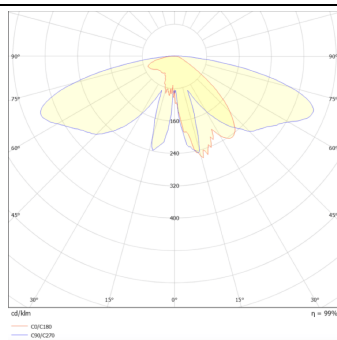

GRANVIA C

Lavov Street Light from the family GRAN VIA with a power of 30W and a lighting distribution type T2A with a real lumen output of 3574,52 lm, and an efficiency of 119,15 lm/W, CRI ≥ 70 with a ON-OFF driver, made in die cast aluminium Body, Front Tempered Glass and finished in Black color. External transparent diffuser.

Item code	86.OS09.1321.02
Product type	Outdoor
Category	Street lights
Family	GRAN VIA
Subfamily	GRANVIA C
Pictograms	

Scheme

Photometry

Product	
Real power (W)	30
Real luminous flux (Lm)	3574.52
Luminous efficiency (Lm/W)	119.15066666667001
Colour	black
Control gear included	yes
Control gear	ON-OFF
Light source	LED
Type of LED	PHILIPS 5050
Average life time (h)	50000h L70B59
Colour temperature (K)	3000K
Colour consistency (SDCM)	<5
CRI	>80
IK	IK08