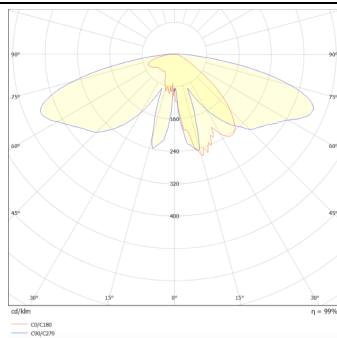

GRANVIA C

Lavov Street Light from the family GRAN VIA with a power of 30W and a lighting distribution type T2A with a real lumen output of 3574,52 lm, and an efficiency of 119,15 lm/W, CRI ≥ 70 with a ON-OFF driver, made in die cast aluminium Body, Front Tempered Glass and finished in Black color. External transparent diffuser.

Product

Real power (W) 30

Real luminous flux (Lm) 3574.52

Luminous efficiency (Lm/W) 119.15066666667001

Colour black

Control gear included yes

Control gear ON-OFF

Light source LED