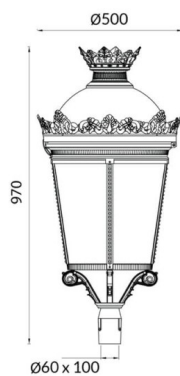

GRANVIA C

Lavov Street Light from the family GRAN VIA with a power of 30W and a lighting distribution type T3A with a real lumen output of 3669,11 lm, and an efficiency of 122,30 lm/W, CRI ≥ 70 with a ON-OFF driver, made in die cast aluminium Body, Front Tempered Glass and finished in Black color. External transparent diffuser.

Scheme

Photometry

Item code	86.OS09.1331.02
Product type	Outdoor
Category	Street lights
Family	GRAN VIA
Subfamily	GRANVIA C
Pictograms	

Product	
Real power (W)	30
Real luminous flux (Lm)	3669.11
Luminous efficiency (Lm/W)	122.30366666667
Colour	black
Control gear included	yes
Control gear	ON-OFF
Light source	LED
Type of LED	PHILIPS 5050
Average life time (h)	50000h L70B60
Colour temperature (K)	3000K
Colour consistency (SDCM)	5
CRI	>80
IK	IK08