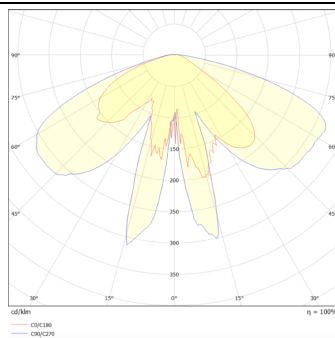

GRANVIA C

Lavov Street Light from the family GRAN VIA with a power of 30W and a lighting distribution type T3A with a real lumen output of 3669,11 lm, and an efficiency of 122,30 lm/W, CRI ≥ 70 with a ON-OFF driver, made in die cast aluminium Body, Front Tempered Glass and finished in Black color. External transparent diffuser.

Item code	86.OS09.1331.02
Product type	Outdoor
Category	Street lights
Family	GRAN VIA
Subfamily	GRANVIA C
Pictograms	

Scheme

Photometry

Product	
Real power (W)	30
Real luminous flux (Lm)	3669.11
Luminous efficiency (Lm/W)	122.30366666667
Colour	black
Control gear included	yes
Control gear	ON-OFF
Light source	LED
Type of LED	PHILIPS 5050
Average life time (h)	50000h L70B60
Colour temperature (K)	3000K
Colour consistency (SDCM)	<5
CRI	>80
IK	IK08