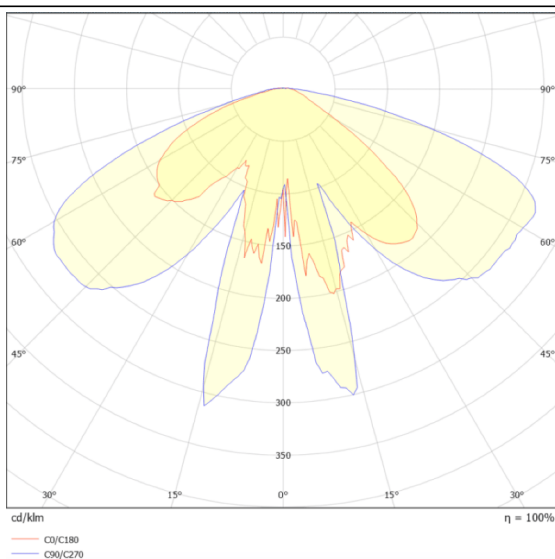

GRANVIA C

Lavov Street Light from the family GRAN VIA with a power of 30W and a lighting distribution type T3A with a real lumen output of 3669,11 lm, and an efficiency of 122,30 lm/W, CRI ≥ 70 with a ON-OFF driver, made in die cast aluminium Body, Front Tempered Glass and finished in Black color. External transparent diffuser.

Scheme

Photometry

Item code	86.OS09.1331.02
Product type	Outdoor
Category	Street lights
Family	GRAN VIA
Subfamily	GRANVIA C
Pictograms	

Product	
Real power (W)	30
Real luminous flux (Lm)	3669.11
Luminous efficiency (Lm/W)	122.30366666667
Colour	black
Control gear included	yes
Control gear	ON-OFF
Light source	LED
Type of LED	PHILIPS 5050
Average life time (h)	50000h L70B60
Colour temperature (K)	3000K
Colour consistency (SDCM)	5
CRI	>80
IK	IK08