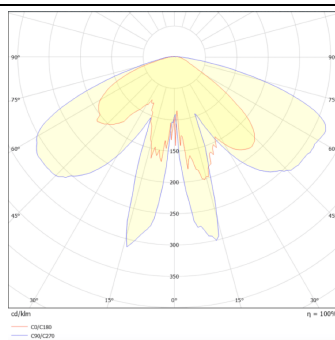

### GRANVIA C

Lavov Street Light from the family GRAN VIA with a power of 30W and a lighting distribution type T3A with a real lumen output of 3669,11 lm, and an efficiency of 122,30 lm/W, CRI  $\geq 70$  with a ON-OFF driver, made in die cast aluminium Body, Front Tempered Glass and finished in Black color. External transparent diffuser.

### Photometry

Product	
Real power (W)	30
Real luminous flux (Lm)	3669.11
Luminous efficiency (Lm/W)	122.30366666667
Colour	black
Control gear included	yes
Control gear	ON-OFF
Light source	LED
Type of LED	PHILIPS 5050
Average life time (h)	50000h L70B60
Colour temperature (K)	3000K
Colour consistency (SDCM)	<5
CRI	>80
IK	IK08