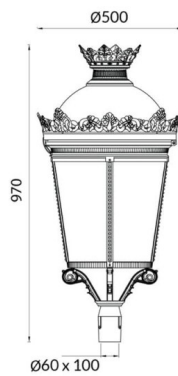

GRANVIA C

Lavov Street Light from the family GRAN VIA with a power of 30W and a lighting distribution type T4A with a real lumen output of 3652,21 lm, and an efficiency of 121,74 lm/W, CRI ≥ 70 with a ON-OFF driver, made in die cast aluminium Body, Front Tempered Glass and finished in Black color. External transparent diffuser.

Scheme

Photometry

Item code	86.OS09.1341.02
Product type	Outdoor
Category	Street lights
Family	GRAN VIA
Subfamily	GRANVIA C
Pictograms	

Product	
Real power (W)	30
Real luminous flux (Lm)	3652.21
Luminous efficiency (Lm/W)	121.740333333333
Colour	black
Control gear included	yes
Control gear	ON-OFF
Light source	LED
Type of LED	PHILIPS 5050
Average life time (h)	50000h L70B61
Colour temperature (K)	3000K
Colour consistency (SDCM)	5
CRI	>80
IK	IK08