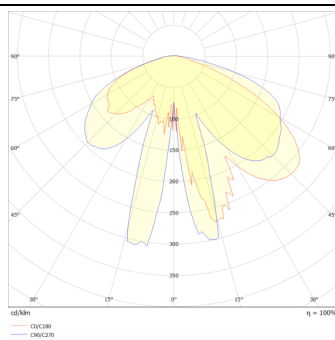

### GRANVIA C

Lavov Street Light from the family GRAN VIA with a power of 30W and a lighting distribution type T4A with a real lumen output of 3652,21 lm, and an efficiency of 121,74 lm/W, CRI  $\geq 70$  with a ON-OFF driver, made in die cast aluminium Body, Front Tempered Glass and finished in Black color. External transparent diffuser.

### Photometry

Product	
Real power (W)	30
Real luminous flux (Lm)	3652.21
Luminous efficiency (Lm/W)	121.740333333333
Colour	black
Control gear included	yes
Control gear	ON-OFF
Light source	LED
Type of LED	PHILIPS 5050
Average life time (h)	50000h L70B61
Colour temperature (K)	3000K
Colour consistency (SDCM)	<5
CRI	>80
IK	IK08