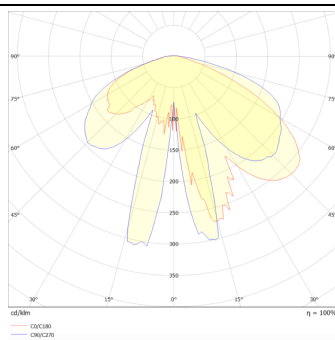

GRANVIA C

Lavov Street Light from the family GRAN VIA with a power of 30W and a lighting distribution type T4A with a real lumen output of 3652,21 lm, and an efficiency of 121,74 lm/W, CRI ≥ 70 with a ON-OFF driver, made in die cast aluminium Body, Front Tempered Glass and finished in Black color. External transparent diffuser.

Item code	86.OS09.1341.02
Product type	Outdoor
Category	Street lights
Family	GRAN VIA
Subfamily	GRANVIA C
Pictograms	

Scheme

Photometry

Product	
Real power (W)	30
Real luminous flux (Lm)	3652.21
Luminous efficiency (Lm/W)	121.740333333333
Colour	black
Control gear included	yes
Control gear	ON-OFF
Light source	LED
Type of LED	PHILIPS 5050
Average life time (h)	50000h L70B61
Colour temperature (K)	3000K
Colour consistency (SDCM)	<5
CRI	>80
IK	IK08