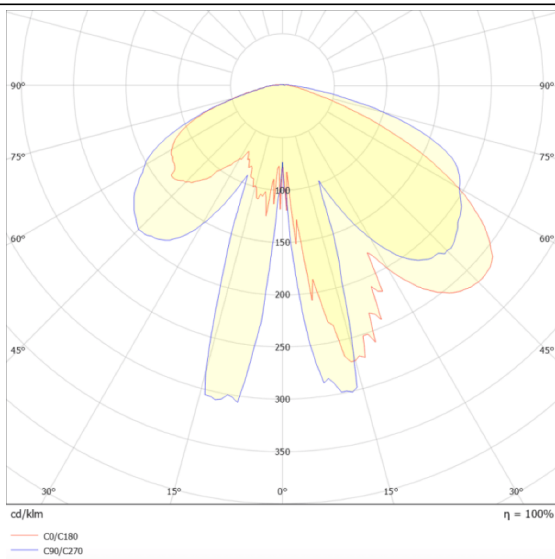

GRANVIA C

Lavov Street Light from the family GRAN VIA with a power of 30W and a lighting distribution type T4A with a real lumen output of 3652,21 lm, and an efficiency of 121,74 lm/W, CRI ≥ 70 with a ON-OFF driver, made in die cast aluminium Body, Front Tempered Glass and finished in Black color. External transparent diffuser.

Scheme

Photometry

Item code	86.OS09.1341.02
Product type	Outdoor
Category	Street lights
Family	GRAN VIA
Subfamily	GRANVIA C
Pictograms	

Product	
Real power (W)	30
Real luminous flux (Lm)	3652.21
Luminous efficiency (Lm/W)	121.740333333333
Colour	black
Control gear included	yes
Control gear	ON-OFF
Light source	LED
Type of LED	PHILIPS 5050
Average life time (h)	50000h L70B61
Colour temperature (K)	3000K
Colour consistency (SDCM)	5
CRI	>80
IK	IK08