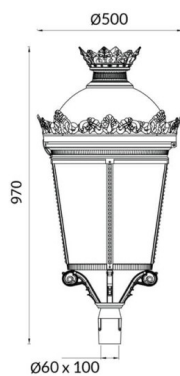

GRANVIA C

Lavov Street Light from the family GRAN VIA with a power of 30W and a lighting distribution type T4A with a real lumen output of 3652,21 lm, and an efficiency of 121,74 lm/W, CRI ≥ 70 with a ON-OFF driver, made in die cast aluminium Body, Front Tempered Glass and finished in Black color. External transparent diffuser.

Scheme

Item code	86.OS09.1341.02
Product type	Outdoor
Category	Street lights
Family	GRAN VIA
Subfamily	GRANVIA C
Pictograms	

Product	
Real power (W)	30
Real luminous flux (Lm)	3652.21
Luminous efficiency (Lm/W)	121.740333333333
Colour	black
Control gear included	yes
Control gear	ON-OFF
Light source	LED
Type of LED	PHILIPS 5050
Average life time (h)	50000h L70B61
Colour temperature (K)	3000K
Colour consistency (SDCM)	<5
CRI	>80
IK	IK08