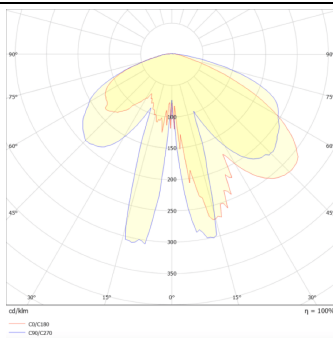

GRANVIA C

Lavov Street Light from the family GRAN VIA with a power of 30W and a lighting distribution type T4A with a real lumen output of 3652,21 lm, and an efficiency of 121,74 lm/W, CRI ≥ 70 with a ON-OFF driver, made in die cast aluminium Body, Front Tempered Glass and finished in Black color. External transparent diffuser.

Item code	86.OS09.1341.02
Product type	Outdoor
Category	Street lights
Family	GRAN VIA
Subfamily	GRANVIA C
Pictograms	

Scheme

Photometry

Product	
Real power (W)	30
Real luminous flux (Lm)	3652.21
Luminous efficiency (Lm/W)	121.740333333333
Colour	black
Chip Brand	SUNPU
Control gear included	yes
Control gear	ON-OFF
Light source	LED
Type of LED	PHILIPS 5050
Average life time (h)	50000h L70B61
Colour temperature (K)	3000K
Colour consistency (SDCM)	<5
CRI	>80
IK	IK08