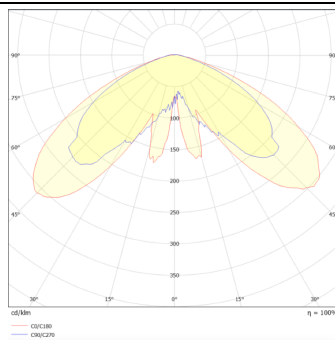

Subfamily	GRANVIA C
------------------	------------------

Pictograms	    
	    
	

Scheme

Photometry

Product	
----------------	--

Real power (W)	40
-----------------------	-----------

Real luminous flux (Lm)	4323.12
--------------------------------	----------------

Luminous efficiency (Lm/W)	108.078
-----------------------------------	----------------

Colour	black
---------------	--------------

Control gear included	yes
------------------------------	------------

Control gear	ON-OFF
---------------------	---------------