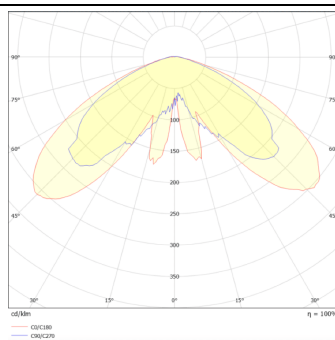

GRANVIA C

Lavov Street Light from the family GRAN VIA with a power of 40W and a lighting distribution type T1 with a real lumen output of 4323,12 lm, and an efficiency of 108,08 lm/W, CRI ≥ 70 with a ON-OFF driver, made in die cast aluminium Body, Front Tempered Glass and finished in Black color. External transparent diffuser.

Item code	86.OS09.2311.02
Product type	Outdoor
Category	Street lights
Family	GRAN VIA
Subfamily	GRANVIA C
Pictograms	

Scheme

Photometry

Product	
Real power (W)	40
Real luminous flux (Lm)	4323.12
Luminous efficiency (Lm/W)	108.078
Colour	black
Control gear included	yes
Control gear	ON-OFF
Light source	LED
Type of LED	PHILIPS 5050
Average life time (h)	50000h L70B62
Colour temperature (K)	3000K
Colour consistency (SDCM)	<5
CRI	>80
IK	IK08