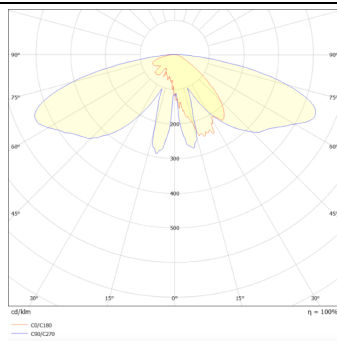

GRANVIA C

Lavov Street Light from the family GRAN VIA with a power of 40W and a lighting distribution type T2A with a real lumen output of 4010,81 lm, and an efficiency of 100,27 lm/W, CRI ≥ 70 with a ON-OFF driver, made in die cast aluminium Body, Front Tempered Glass and finished in Black color. External transparent diffuser.

Item code	86.OS09.2321.02
Product type	Outdoor
Category	Street lights
Family	GRAN VIA
Subfamily	GRANVIA C
Pictograms	

Scheme

Photometry

Product	
Real power (W)	40
Real luminous flux (Lm)	4010.81
Luminous efficiency (Lm/W)	100.27025
Colour	black
Control gear included	yes
Control gear	ON-OFF
Light source	LED
Type of LED	PHILIPS 5050
Average life time (h)	50000h L70B63
Colour temperature (K)	3000K
Colour consistency (SDCM)	<5
CRI	>80
IK	IK08