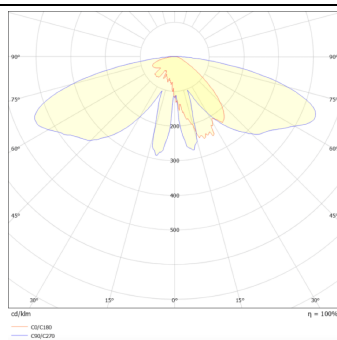

GRANVIA C

Lavov Street Light from the family GRAN VIA with a power of 40W and a lighting distribution type T2A with a real lumen output of 4010,81 lm, and an efficiency of 100,27 lm/W, CRI ≥ 70 with a ON-OFF driver, made in die cast aluminium Body, Front Tempered Glass and finished in Black color. External transparent diffuser.

Item code	86.OS09.2321.02
Product type	Outdoor
Category	Street lights
Family	GRAN VIA
Subfamily	GRANVIA C
Pictograms	

Scheme

Photometry

Product	
Real power (W)	40
Real luminous flux (Lm)	4010.81
Luminous efficiency (Lm/W)	100.27025
Colour	black
Chip Brand	SUNPU
Control gear included	yes
Control gear	ON-OFF
Light source	LED
Type of LED	PHILIPS 5050
Average life time (h)	50000h L70B63
Colour temperature (K)	3000K
Colour consistency (SDCM)	<5
CRI	>80
IK	IK08