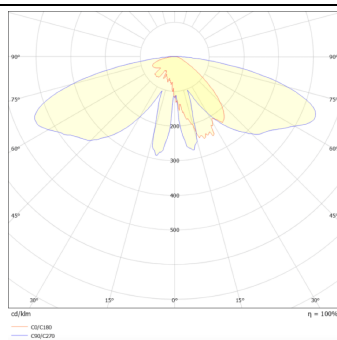

GRANVIA C

Lavov Street Light from the family GRAN VIA with a power of 40W and a lighting distribution type T2A with a real lumen output of 4010,81 lm, and an efficiency of 100,27 lm/W, CRI ≥ 70 with a ON-OFF driver, made in die cast aluminium Body, Front Tempered Glass and finished in Black color. External transparent diffuser.

Item code	86.OS09.2321.02
Product type	Outdoor
Category	Street lights
Family	GRAN VIA
Subfamily	GRANVIA C
Pictograms	

Scheme

Photometry

Product	
Real power (W)	40
Real luminous flux (Lm)	4010.81
Luminous efficiency (Lm/W)	100.27025
Colour	black
Control gear included	yes
Control gear	ON-OFF
Light source	LED
Type of LED	PHILIPS 5050
Average life time (h)	50000h L70B63
Colour temperature (K)	3000K
Colour consistency (SDCM)	<5
CRI	>80
IK	IK08