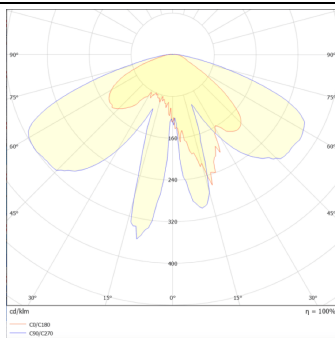

GRANVIA C

Lavov Street Light from the family GRAN VIA with a power of 40W and a lighting distribution type T3A with a real lumen output of 4142,38 lm, and an efficiency of 103,56 lm/W, CRI ≥ 70 with a ON-OFF driver, made in die cast aluminium Body, Front Tempered Glass and finished in Black color. External transparent diffuser.

Item code	86.OS09.2331.02
Product type	Outdoor
Category	Street lights
Family	GRAN VIA
Subfamily	GRANVIA C
Pictograms	

Scheme

Photometry

Product	
Real power (W)	40
Real luminous flux (Lm)	4142.38
Luminous efficiency (Lm/W)	103.5595
Colour	black
Control gear included	yes
Control gear	ON-OFF
Light source	LED
Type of LED	PHILIPS 5050
Average life time (h)	50000h L70B64
Colour temperature (K)	3000K
Colour consistency (SDCM)	<5
CRI	>80
IK	IK08