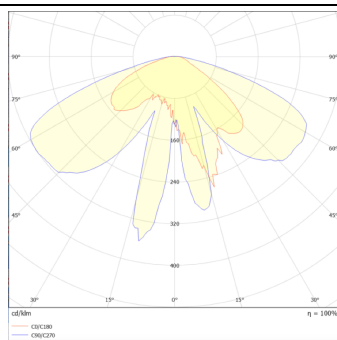

GRANVIA C

Lavov Street Light from the family GRAN VIA with a power of 40W and a lighting distribution type T3A with a real lumen output of 4142,38 lm, and an efficiency of 103,56 lm/W, CRI ≥ 70 with a ON-OFF driver, made in die cast aluminium Body, Front Tempered Glass and finished in Black color. External transparent diffuser.

Item code	86.OS09.2331.02
Product type	Outdoor
Category	Street lights
Family	GRAN VIA
Subfamily	GRANVIA C
Pictograms	

Scheme

Photometry

Product	
Real power (W)	40
Real luminous flux (Lm)	4142.38
Luminous efficiency (Lm/W)	103.5595
Colour	black
Chip Brand	SUNPU
Control gear included	yes
Control gear	ON-OFF
Light source	LED
Type of LED	PHILIPS 5050
Average life time (h)	50000h L70B64
Colour temperature (K)	3000K
Colour consistency (SDCM)	<5
CRI	>80
IK	IK08