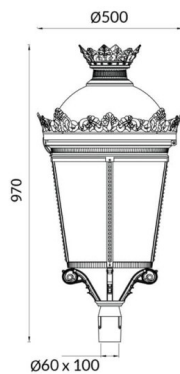

### GRANVIA C

Lavov Street Light from the family GRAN VIA with a power of 40W and a lighting distribution type T3A with a real lumen output of 4142,38 lm, and an efficiency of 103,56 lm/W, CRI  $\geq 70$  with a ON-OFF driver, made in die cast aluminium Body, Front Tempered Glass and finished in Black color. External transparent diffuser.

### Photometry

Item code	86.OS09.2331.02
Product type	Outdoor
Category	Street lights
Family	GRAN VIA
Subfamily	GRANVIA C
Pictograms	

Product	
Real power (W)	40
Real luminous flux (Lm)	4142.38
Luminous efficiency (Lm/W)	103.5595
Colour	black
Control gear included	yes
Control gear	ON-OFF
Light source	LED
Type of LED	PHILIPS 5050
Average life time (h)	50000h L70B64
Colour temperature (K)	3000K
Colour consistency (SDCM)	5
CRI	>80
IK	IK08