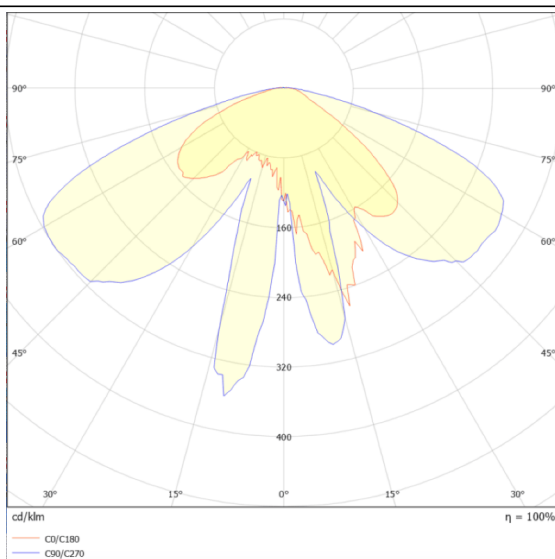

### GRANVIA C

Lavov Street Light from the family GRAN VIA with a power of 40W and a lighting distribution type T3A with a real lumen output of 4142,38 lm, and an efficiency of 103,56 lm/W, CRI  $\geq 70$  with a ON-OFF driver, made in die cast aluminium Body, Front Tempered Glass and finished in Black color. External transparent diffuser.

### Photometry

Item code	86.OS09.2331.02
Product type	Outdoor
Category	Street lights
Family	GRAN VIA
Subfamily	GRANVIA C
Pictograms	

Product	
Real power (W)	40
Real luminous flux (Lm)	4142.38
Luminous efficiency (Lm/W)	103.5595
Colour	black
Control gear included	yes
Control gear	ON-OFF
Light source	LED
Type of LED	PHILIPS 5050
Average life time (h)	50000h L70B64
Colour temperature (K)	3000K
Colour consistency (SDCM)	5
CRI	>80
IK	IK08