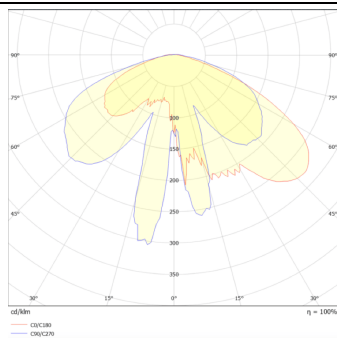

### GRANVIA C

Lavov Street Light from the family GRAN VIA with a power of 40W and a lighting distribution type T4A with a real lumen output of 4107,22 lm, and an efficiency of 102,68 lm/W, CRI  $\geq 70$  with a ON-OFF driver, made in die cast aluminium Body, Front Tempered Glass and finished in Black color. External transparent diffuser.

### Photometry

Product	
Real power (W)	40
Real luminous flux (Lm)	4107.22
Luminous efficiency (Lm/W)	102.68049999999999
Colour	black
Control gear included	yes
Control gear	ON-OFF
Light source	LED
Type of LED	PHILIPS 5050
Average life time (h)	50000h L70B65
Colour temperature (K)	3000K
Colour consistency (SDCM)	<5
CRI	>80
IK	IK08