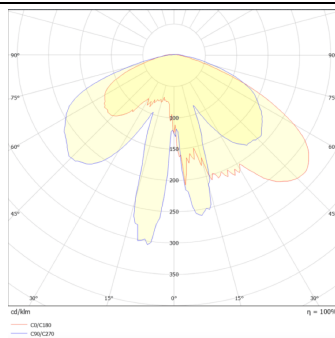

### GRANVIA C

Lavov Street Light from the family GRAN VIA with a power of 40W and a lighting distribution type T4A with a real lumen output of 4107,22 lm, and an efficiency of 102,68 lm/W, CRI  $\geq 70$  with a ON-OFF driver, made in die cast aluminium Body, Front Tempered Glass and finished in Black color. External transparent diffuser.

### Photometry

Product	
Real power (W)	40
Real luminous flux (Lm)	4107.22
Luminous efficiency (Lm/W)	102.6805
Colour	black
Chip Brand	SUNPU
Control gear included	yes
Control gear	ON-OFF
Light source	LED
Type of LED	PHILIPS 5050
Average life time (h)	50000h L70B65
Colour temperature (K)	3000K
Colour consistency (SDCM)	<5
CRI	>80
IK	IK08