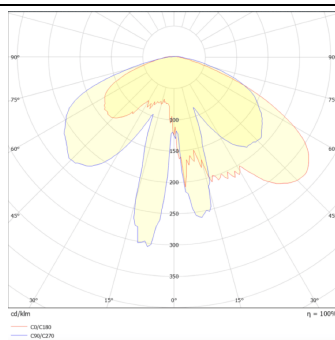

GRANVIA C

Lavov Street Light from the family GRAN VIA with a power of 40W and a lighting distribution type T4A with a real lumen output of 4107,22 lm, and an efficiency of 102,68 lm/W, CRI ≥ 70 with a ON-OFF driver, made in die cast aluminium Body, Front Tempered Glass and finished in Black color. External transparent diffuser.

Item code	86.OS09.2341.02
Product type	Outdoor
Category	Street lights
Family	GRAN VIA
Subfamily	GRANVIA C
Pictograms	

Scheme

Photometry

Product	
Real power (W)	40
Real luminous flux (Lm)	4107.22
Luminous efficiency (Lm/W)	102.68049999999999
Colour	black
Control gear included	yes
Control gear	ON-OFF
Light source	LED
Type of LED	PHILIPS 5050
Average life time (h)	50000h L70B65
Colour temperature (K)	3000K
Colour consistency (SDCM)	<5
CRI	>80
IK	IK08