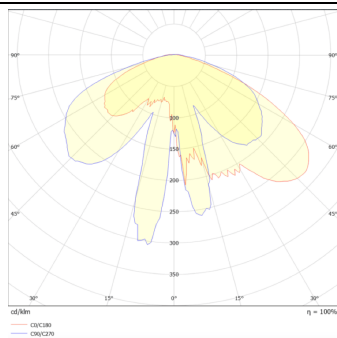

GRANVIA C

Lavov Street Light from the family GRAN VIA with a power of 40W and a lighting distribution type T4A with a real lumen output of 4107,22 lm, and an efficiency of 102,68 lm/W, CRI ≥ 70 with a ON-OFF driver, made in die cast aluminium Body, Front Tempered Glass and finished in Black color. External transparent diffuser.

Item code	86.OS09.2341.02
Product type	Outdoor
Category	Street lights
Family	GRAN VIA
Subfamily	GRANVIA C
Pictograms	

Scheme

Photometry

Product	
Real power (W)	40
Real luminous flux (Lm)	4107.22
Luminous efficiency (Lm/W)	102.68049999999999
Colour	black
Control gear included	yes
Control gear	ON-OFF
Light source	LED
Type of LED	PHILIPS 5050
Average life time (h)	50000h L70B65
Colour temperature (K)	3000K
Colour consistency (SDCM)	<5
CRI	>80
IK	IK08