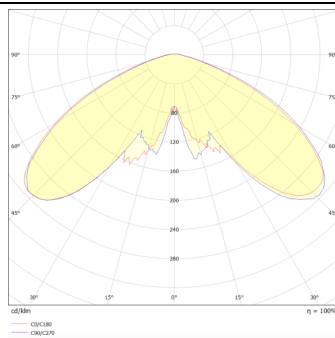

### GRANVIA C

Lavov Street Light from the family GRAN VIA with a power of 60W and a lighting distribution type T1 with a real lumen output of 7507,43 lm, and an efficiency of 125,12 lm/W, CRI  $\geq 70$  with a ON-OFF driver, made in die cast aluminium Body, Front Tempered Glass and finished in Black color. External transparent diffuser.

### Photometry

Product	
Real power (W)	60
Real luminous flux (Lm)	7507.43
Luminous efficiency (Lm/W)	125.123833333333
Colour	black
Control gear included	yes
Control gear	ON-OFF
Light source	LED
Type of LED	PHILIPS 5050
Average life time (h)	50000h L70B66
Colour temperature (K)	3000K
Colour consistency (SDCM)	<5
CRI	>80
IK	IK08