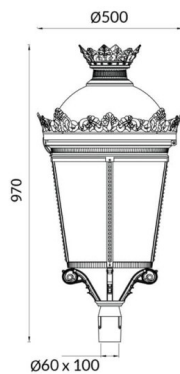

GRANVIA C

Lavov Street Light from the family GRAN VIA with a power of 60W and a lighting distribution type T1 with a real lumen output of 7507,43 lm, and an efficiency of 125,12 lm/W, CRI ≥ 70 with a ON-OFF driver, made in die cast aluminium Body, Front Tempered Glass and finished in Black color. External transparent diffuser.

Scheme

Photometry

Item code	86.OS09.3311.02
Product type	Outdoor
Category	Street lights
Family	GRAN VIA
Subfamily	GRANVIA C
Pictograms	

Product	
Real power (W)	60
Real luminous flux (Lm)	7507.43
Luminous efficiency (Lm/W)	125.123833333333
Colour	black
Control gear included	yes
Control gear	ON-OFF
Light source	LED
Type of LED	PHILIPS 5050
Average life time (h)	50000h L70B66
Colour temperature (K)	3000K
Colour consistency (SDCM)	5
CRI	>80
IK	IK08