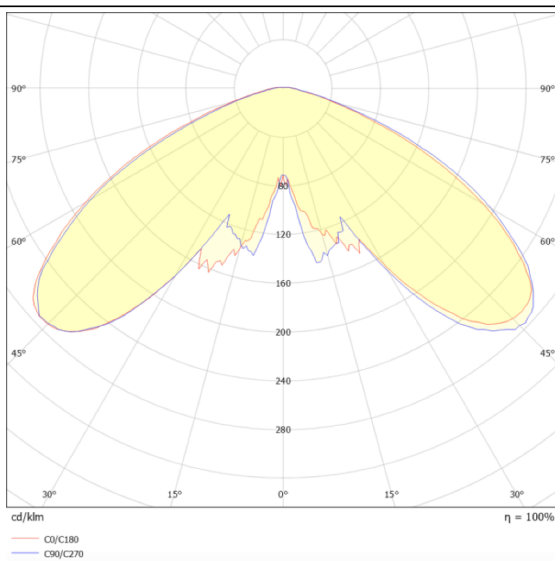

GRANVIA C

Lavov Street Light from the family GRAN VIA with a power of 60W and a lighting distribution type T1 with a real lumen output of 7507,43 lm, and an efficiency of 125,12 lm/W, CRI ≥ 70 with a ON-OFF driver, made in die cast aluminium Body, Front Tempered Glass and finished in Black color. External transparent diffuser.

Scheme

Photometry

Item code	86.OS09.3311.02
Product type	Outdoor
Category	Street lights
Family	GRAN VIA
Subfamily	GRANVIA C
Pictograms	

Product	
Real power (W)	60
Real luminous flux (Lm)	7507.43
Luminous efficiency (Lm/W)	125.123833333333
Colour	black
Control gear included	yes
Control gear	ON-OFF
Light source	LED
Type of LED	PHILIPS 5050
Average life time (h)	50000h L70B66
Colour temperature (K)	3000K
Colour consistency (SDCM)	5
CRI	>80
IK	IK08