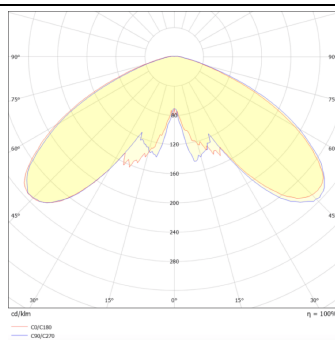

### GRANVIA C

Lavov Street Light from the family GRAN VIA with a power of 60W and a lighting distribution type T1 with a real lumen output of 7507,43 lm, and an efficiency of 125,12 lm/W, CRI  $\geq 70$  with a ON-OFF driver, made in die cast aluminium Body, Front Tempered Glass and finished in Black color. External transparent diffuser.

### Photometry

Product	
Real power (W)	60
Real luminous flux (Lm)	7507.43
Luminous efficiency (Lm/W)	125.123833333333
Colour	black
Control gear included	yes
Control gear	ON-OFF
Light source	LED
Type of LED	PHILIPS 5050
Average life time (h)	50000h L70B66
Colour temperature (K)	3000K
Colour consistency (SDCM)	<5
CRI	>80
IK	IK08