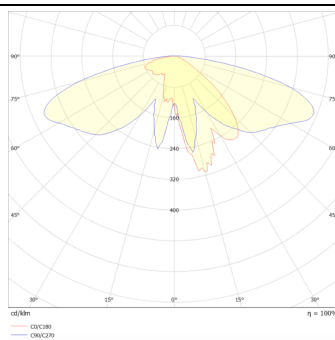

GRANVIA C

Lavov Street Light from the family GRAN VIA with a power of 60W and a lighting distribution type T2A with a real lumen output of 6953,81 lm, and an efficiency of 115,90 lm/W, CRI ≥ 70 with a ON-OFF driver, made in die cast aluminium Body, Front Tempered Glass and finished in Black color. External transparent diffuser.

Item code	86.OS09.3321.02
Product type	Outdoor
Category	Street lights
Family	GRAN VIA
Subfamily	GRANVIA C
Pictograms	

Scheme

Photometry

Product	
Real power (W)	60
Real luminous flux (Lm)	6953.81
Luminous efficiency (Lm/W)	115.89683333332999
Colour	black
Control gear included	yes
Control gear	ON-OFF
Light source	LED
Type of LED	PHILIPS 5050
Average life time (h)	50000h L70B67
Colour temperature (K)	3000K
Colour consistency (SDCM)	<5
CRI	>80
IK	IK08