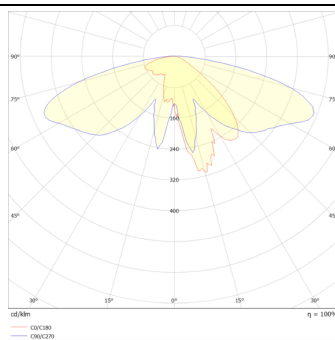

### GRANVIA C

Lavov Street Light from the family GRAN VIA with a power of 60W and a lighting distribution type T2A with a real lumen output of 6953,81 lm, and an efficiency of 115,90 lm/W, CRI  $\geq 70$  with a ON-OFF driver, made in die cast aluminium Body, Front Tempered Glass and finished in Black color. External transparent diffuser.

### Photometry

Product	
Real power (W)	60
Real luminous flux (Lm)	6953.81
Luminous efficiency (Lm/W)	115.89683333332999
Colour	black
Control gear included	yes
Control gear	ON-OFF
Light source	LED
Type of LED	PHILIPS 5050
Average life time (h)	50000h L70B67
Colour temperature (K)	3000K
Colour consistency (SDCM)	<5
CRI	>80
IK	IK08