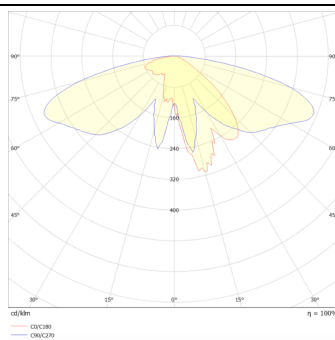

GRANVIA C

Lavov Street Light from the family GRAN VIA with a power of 60W and a lighting distribution type T2A with a real lumen output of 6953,81 lm, and an efficiency of 115,90 lm/W, CRI ≥ 70 with a ON-OFF driver, made in die cast aluminium Body, Front Tempered Glass and finished in Black color. External transparent diffuser.

Item code	86.OS09.3321.02
Product type	Outdoor
Category	Street lights
Family	GRAN VIA
Subfamily	GRANVIA C
Pictograms	

Scheme

Photometry

Product	
Real power (W)	60
Real luminous flux (Lm)	6953.81
Luminous efficiency (Lm/W)	115.896833333333
Colour	black
Chip Brand	SUNPU
Control gear included	yes
Control gear	ON-OFF
Light source	LED
Type of LED	PHILIPS 5050
Average life time (h)	50000h L70B67
Colour temperature (K)	3000K
Colour consistency (SDCM)	<5
CRI	>80
IK	IK08