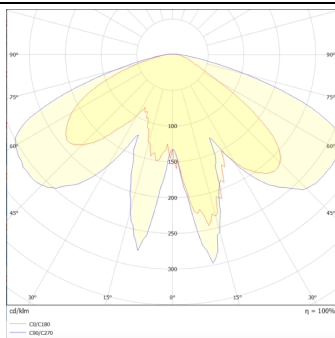

### GRANVIA C

Lavov Street Light from the family GRAN VIA with a power of 60W and a lighting distribution type T3A with a real lumen output of 7266,2 lm, and an efficiency of 121,10 lm/W, CRI  $\geq 70$  with a ON-OFF driver, made in die cast aluminium Body, Front Tempered Glass and finished in Black color. External transparent diffuser.

### Photometry

### Product

**Real power (W)** 60

**Real luminous flux (Lm)** 7266.2

**Luminous efficiency (Lm/W)** 121.10333333333

**Colour** black

**Control gear included** yes

**Control gear** ON-OFF

**Light source** LED