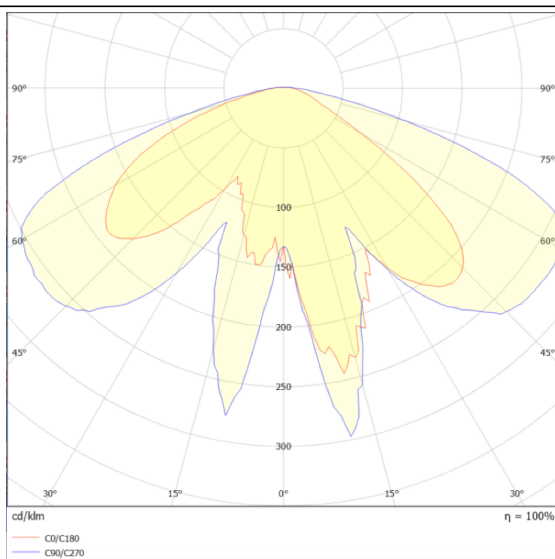

GRANVIA C

Lavov Street Light from the family GRAN VIA with a power of 60W and a lighting distribution type T3A with a real lumen output of 7266,2 lm, and an efficiency of 121,10 lm/W, CRI ≥ 70 with a ON-OFF driver, made in die cast aluminium Body, Front Tempered Glass and finished in Black color. External transparent diffuser.

Scheme

Photometry

Item code	86.OS09.3331.02
Product type	Outdoor
Category	Street lights
Family	GRAN VIA
Subfamily	GRANVIA C
Pictograms	

Product	
Real power (W)	60
Real luminous flux (Lm)	7266.2
Luminous efficiency (Lm/W)	121.103333333333
Colour	black
Control gear included	yes
Control gear	ON-OFF
Light source	LED
Type of LED	PHILIPS 5050
Average life time (h)	50000h L70B68
Colour temperature (K)	3000K
Colour consistency (SDCM)	5
CRI	>80
IK	IK08