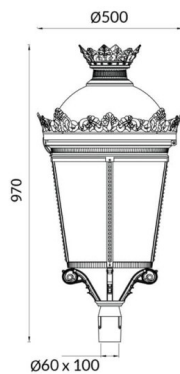

GRANVIA C

Lavov Street Light from the family GRAN VIA with a power of 60W and a lighting distribution type T3A with a real lumen output of 7266,2 lm, and an efficiency of 121,10 lm/W, CRI ≥ 70 with a ON-OFF driver, made in die cast aluminium Body, Front Tempered Glass and finished in Black color. External transparent diffuser.

Scheme

Photometry

Item code	86.OS09.3331.02
Product type	Outdoor
Category	Street lights
Family	GRAN VIA
Subfamily	GRANVIA C
Pictograms	

Product	
Real power (W)	60
Real luminous flux (Lm)	7266.2
Luminous efficiency (Lm/W)	121.103333333333
Colour	black
Control gear included	yes
Control gear	ON-OFF
Light source	LED
Type of LED	PHILIPS 5050
Average life time (h)	50000h L70B68
Colour temperature (K)	3000K
Colour consistency (SDCM)	5
CRI	>80
IK	IK08