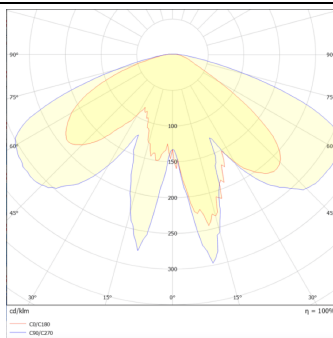

### GRANVIA C

Lavov Street Light from the family GRAN VIA with a power of 60W and a lighting distribution type T3A with a real lumen output of 7266,2 lm, and an efficiency of 121,10 lm/W, CRI  $\geq 70$  with a ON-OFF driver, made in die cast aluminium Body, Front Tempered Glass and finished in Black color. External transparent diffuser.

### Photometry

Product	
Real power (W)	60
Real luminous flux (Lm)	7266.2
Luminous efficiency (Lm/W)	121.103333333333
Colour	black
Control gear included	yes
Control gear	ON-OFF
Light source	LED
Type of LED	PHILIPS 5050
Average life time (h)	50000h L70B68
Colour temperature (K)	3000K
Colour consistency (SDCM)	<5
CRI	>80
IK	IK08