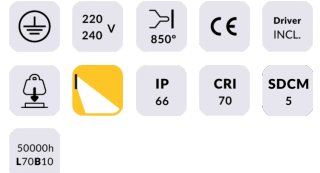

GRANVIA C

Lavov Street Light from the family GRAN VIA with a power of 60W and a lighting distribution type T3A with a real lumen output of 7266,2 lm, and an efficiency of 121,10 lm/W, CRI ≥ 70 with a ON-OFF driver, made in die cast aluminium Body, Front Tempered Glass and finished in Black color. External transparent diffuser.

Item code 86.OS09.3331.02

Product type Outdoor

Category Street lights

Family GRAN VIA

Subfamily GRANVIA C

Pictograms

Scheme

Photometry

Product

Real power (W) 60

Real luminous flux (Lm) 7266.2

Luminous efficiency (Lm/W) 121.10333333333

Colour black

Control gear included yes

Control gear ON-OFF

Light source LED

Type of LED PHILIPS 5050

Average life time (h) 50000h L70B68

Colour temperature (K) 3000K

Colour consistency (SDCM) <5

CRI >80

IK IK08