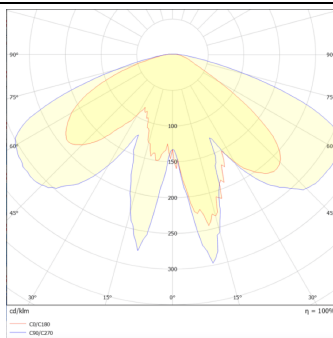

### GRANVIA C

Lavov Street Light from the family GRAN VIA with a power of 60W and a lighting distribution type T3A with a real lumen output of 7266,2 lm, and an efficiency of 121,10 lm/W, CRI  $\geq 70$  with a ON-OFF driver, made in die cast aluminium Body, Front Tempered Glass and finished in Black color. External transparent diffuser.

### Photometry

Product	
Real power (W)	60
Real luminous flux (Lm)	7266.2
Luminous efficiency (Lm/W)	121.103333333333
Colour	black
Chip Brand	SUNPU
Control gear included	yes
Control gear	ON-OFF
Light source	LED
Type of LED	PHILIPS 5050
Average life time (h)	50000h L70B68
Colour temperature (K)	3000K
Colour consistency (SDCM)	<5
CRI	>80
IK	IK08