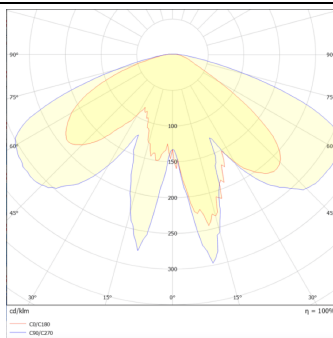

### GRANVIA C

Lavov Street Light from the family GRAN VIA with a power of 60W and a lighting distribution type T3A with a real lumen output of 7266,2 lm, and an efficiency of 121,10 lm/W, CRI  $\geq 70$  with a ON-OFF driver, made in die cast aluminium Body, Front Tempered Glass and finished in Black color. External transparent diffuser.

### Photometry

|                            |                  |
|----------------------------|------------------|
| Product                    |                  |
| Real power (W)             | 60               |
| Real luminous flux (Lm)    | 7266.2           |
| Luminous efficiency (Lm/W) | 121.103333333333 |
| Colour                     | black            |
| Control gear included      | yes              |
| Control gear               | ON-OFF           |
| Light source               | LED              |
| Type of LED                | PHILIPS 5050     |
| Average life time (h)      | 50000h L70B68    |
| Colour temperature (K)     | 3000K            |
| Colour consistency (SDCM)  | <5               |
| CRI                        | >80              |
| IK                         | IK08             |