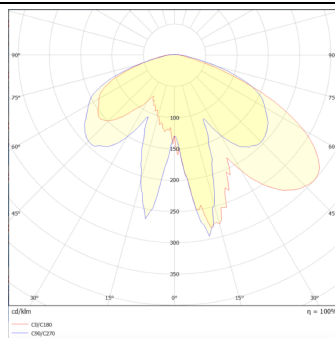

GRANVIA C

Lavov Street Light from the family GRAN VIA with a power of 60W and a lighting distribution type T4A with a real lumen output of 7218,21 lm, and an efficiency of 120,30 lm/W, CRI ≥ 70 with a ON-OFF driver, made in die cast aluminium Body, Front Tempered Glass and finished in Black color. External transparent diffuser.

Item code	86.OS09.3341.02
Product type	Outdoor
Category	Street lights
Family	GRAN VIA
Subfamily	GRANVIA C
Pictograms	

Scheme

Photometry

Product	
Real power (W)	60
Real luminous flux (Lm)	7218.21
Luminous efficiency (Lm/W)	120.3035
Colour	black
Chip Brand	SUNPU
Control gear included	yes
Control gear	ON-OFF
Light source	LED
Type of LED	PHILIPS 5050
Average life time (h)	50000h L70B69
Colour temperature (K)	3000K
Colour consistency (SDCM)	<5
CRI	>80
IK	IK08