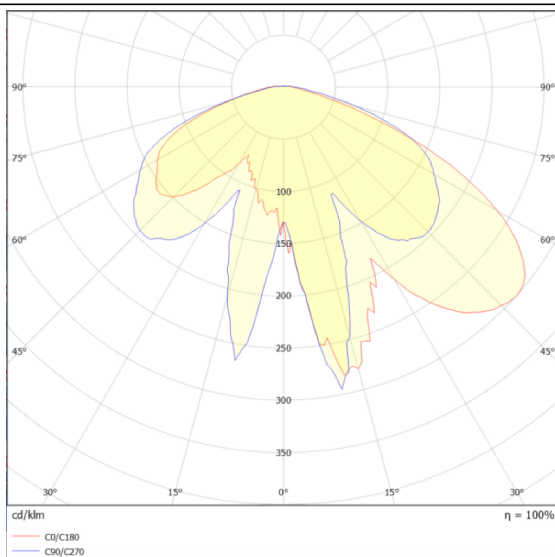

### GRANVIA C

Lavov Street Light from the family GRAN VIA with a power of 60W and a lighting distribution type T4A with a real lumen output of 7218,21 lm, and an efficiency of 120,30 lm/W, CRI  $\geq 70$  with a ON-OFF driver, made in die cast aluminium Body, Front Tempered Glass and finished in Black color. External transparent diffuser.

### Scheme

### Photometry

Item code	86.OS09.3341.02
Product type	Outdoor
Category	Street lights
Family	GRAN VIA
Subfamily	GRANVIA C
Pictograms	

Product	
Real power (W)	60
Real luminous flux (Lm)	7218.21
Luminous efficiency (Lm/W)	120.3035
Colour	black
Control gear included	yes
Control gear	ON-OFF
Light source	LED
Type of LED	PHILIPS 5050
Average life time (h)	50000h L70B69
Colour temperature (K)	3000K
Colour consistency (SDCM)	5
CRI	>80
IK	IK08