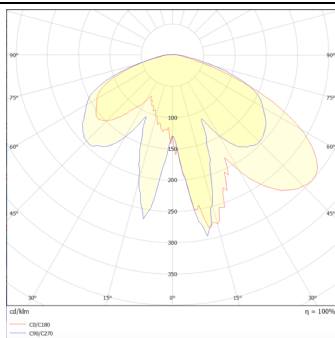

GRANVIA C

Lavov Street Light from the family GRAN VIA with a power of 60W and a lighting distribution type T4A with a real lumen output of 7218,21 lm, and an efficiency of 120,30 lm/W, CRI ≥ 70 with a ON-OFF driver, made in die cast aluminium Body, Front Tempered Glass and finished in Black color. External transparent diffuser.

| | |
|----------------------------|---------------|
| Product | |
| Real power (W) | 60 |
| Real luminous flux (Lm) | 7218.21 |
| Luminous efficiency (Lm/W) | 120.3035 |
| Colour | black |
| Control gear included | yes |
| Control gear | ON-OFF |
| Light source | LED |
| Type of LED | PHILIPS 5050 |
| Average life time (h) | 50000h L70B69 |
| Colour temperature (K) | 3000K |
| Colour consistency (SDCM) | <5 |
| CRI | >80 |
| IK | IK08 |