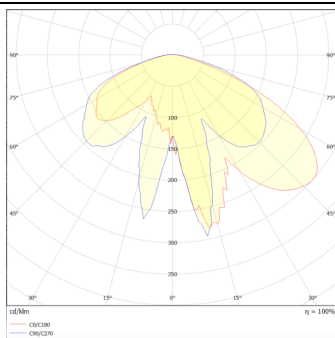

GRANVIA C

Lavov Street Light from the family GRAN VIA with a power of 60W and a lighting distribution type T4A with a real lumen output of 7218,21 lm, and an efficiency of 120,30 lm/W, CRI ≥ 70 with a ON-OFF driver, made in die cast aluminium Body, Front Tempered Glass and finished in Black color. External transparent diffuser.

Item code	86.OS09.3341.02
Product type	Outdoor
Category	Street lights
Family	GRAN VIA
Subfamily	GRANVIA C
Pictograms	

Scheme

Photometry

Product	
Real power (W)	60
Real luminous flux (Lm)	7218.21
Luminous efficiency (Lm/W)	120.3035
Colour	black
Control gear included	yes
Control gear	ON-OFF
Light source	LED
Type of LED	PHILIPS 5050
Average life time (h)	50000h L70B69
Colour temperature (K)	3000K
Colour consistency (SDCM)	<5
CRI	>80
IK	IK08