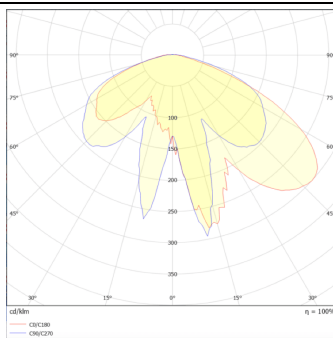

GRANVIA C

Lavov Street Light from the family GRAN VIA with a power of 60W and a lighting distribution type T4A with a real lumen output of 7218,21 lm, and an efficiency of 120,30 lm/W, CRI ≥ 70 with a ON-OFF driver, made in die cast aluminium Body, Front Tempered Glass and finished in Black color. External transparent diffuser.

| | |
|----------------------------|---------------|
| Product | |
| Real power (W) | 60 |
| Real luminous flux (Lm) | 7218.21 |
| Luminous efficiency (Lm/W) | 120.3035 |
| Colour | black |
| Control gear included | yes |
| Control gear | ON-OFF |
| Light source | LED |
| Type of LED | PHILIPS 5050 |
| Average life time (h) | 50000h L70B69 |
| Colour temperature (K) | 3000K |
| Colour consistency (SDCM) | <5 |
| CRI | >80 |
| IK | IK08 |