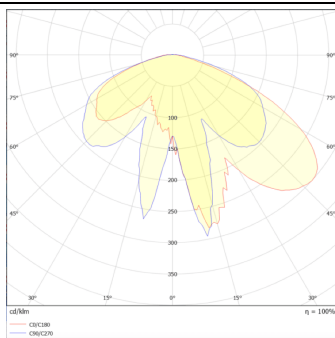

Subfamily	GRANVIA C
------------------	------------------

Pictograms	    
	    
	

Scheme

Photometry

Product

Real power (W)	60
-----------------------	-----------

Real luminous flux (Lm)	7218.21
--------------------------------	----------------

Luminous efficiency (Lm/W)	120.3035
-----------------------------------	-----------------

Colour	black
---------------	--------------

Control gear included	yes
------------------------------	------------