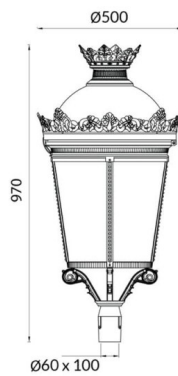

### GRANVIA C

Lavov Street Light from the family GRAN VIA with a power of 60W and a lighting distribution type T4A with a real lumen output of 7218,21 lm, and an efficiency of 120,30 lm/W, CRI  $\geq 70$  with a ON-OFF driver, made in die cast aluminium Body, Front Tempered Glass and finished in Black color. External transparent diffuser.

### Photometry

Item code	86.OS09.3341.02
Product type	Outdoor
Category	Street lights
Family	GRAN VIA
Subfamily	GRANVIA C
Pictograms	

Product	
Real power (W)	60
Real luminous flux (Lm)	7218.21
Luminous efficiency (Lm/W)	120.3035
Colour	black
Control gear included	yes
Control gear	ON-OFF
Light source	LED
Type of LED	PHILIPS 5050
Average life time (h)	50000h L70B69
Colour temperature (K)	3000K
Colour consistency (SDCM)	5
CRI	>80
IK	IK08