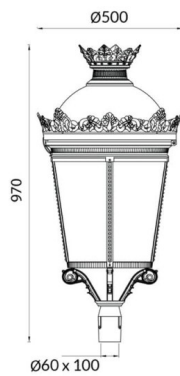

GRANVIA C

Lavov Street Light from the family GRAN VIA with a power of 80W and a lighting distribution type T1 with a real lumen output of 9483,67 lm, and an efficiency of 118,55 lm/W, CRI ≥ 70 with a ON-OFF driver, made in die cast aluminium Body, Front Tempered Glass and finished in Black color. External transparent diffuser.

Scheme

Photometry

Item code	86.OS09.4311.02
Product type	Outdoor
Category	Street lights
Family	GRAN VIA
Subfamily	GRANVIA C

Pictograms

Product	
Real power (W)	80
Real luminous flux (Lm)	9483.67
Luminous efficiency (Lm/W)	118.545875
Colour	black
Control gear included	yes
Control gear	ON-OFF
Light source	LED
Type of LED	PHILIPS 5050
Average life time (h)	50000h L70B70
Colour temperature (K)	3000K
Colour consistency (SDCM)	<5
CRI	>80
IK	IK08