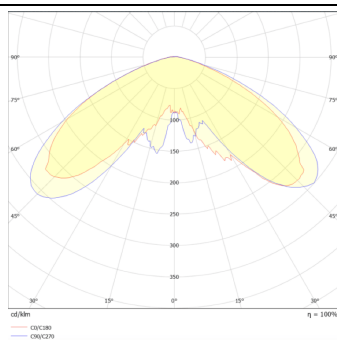

GRANVIA C

Lavov Street Light from the family GRAN VIA with a power of 80W and a lighting distribution type T1 with a real lumen output of 9483,67 lm, and an efficiency of 118,55 lm/W, CRI ≥ 70 with a ON-OFF driver, made in die cast aluminium Body, Front Tempered Glass and finished in Black color. External transparent diffuser.

Item code	86.OS09.4311.02
Product type	Outdoor
Category	Street lights
Family	GRAN VIA
Subfamily	GRANVIA C

Pictograms

Scheme

Photometry

Product

Real power (W)	80
Real luminous flux (Lm)	9483.67
Luminous efficiency (Lm/W)	118.545875
Colour	black
Chip Brand	SUNPU
Control gear included	yes
Control gear	ON-OFF
Light source	LED
Type of LED	PHILIPS 5050
Average life time (h)	50000h L70B70
Colour temperature (K)	3000K
Colour consistency (SDCM)	<5
CRI	>80
IK	IK08