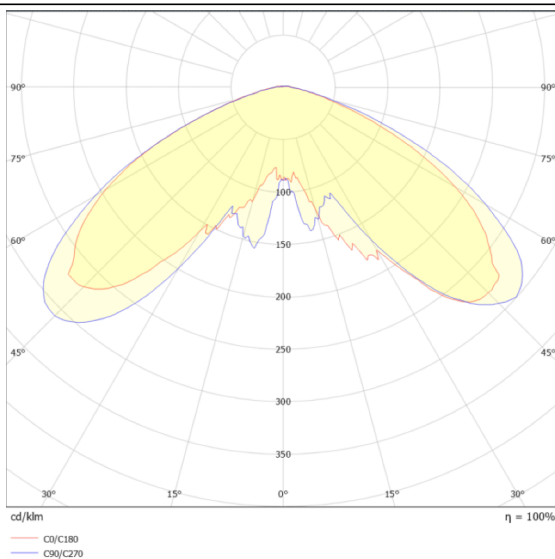

GRANVIA C

Lavov Street Light from the family GRAN VIA with a power of 80W and a lighting distribution type T1 with a real lumen output of 9483,67 lm, and an efficiency of 118,55 lm/W, CRI ≥ 70 with a ON-OFF driver, made in die cast aluminium Body, Front Tempered Glass and finished in Black color. External transparent diffuser.

Scheme

Photometry

Item code	86.OS09.4311.02
Product type	Outdoor
Category	Street lights
Family	GRAN VIA
Subfamily	GRANVIA C

Pictograms

Product	
Real power (W)	80
Real luminous flux (Lm)	9483.67
Luminous efficiency (Lm/W)	118.545875
Colour	black
Control gear included	yes
Control gear	ON-OFF
Light source	LED
Type of LED	PHILIPS 5050
Average life time (h)	50000h L70B70
Colour temperature (K)	3000K
Colour consistency (SDCM)	<5
CRI	>80
IK	IK08