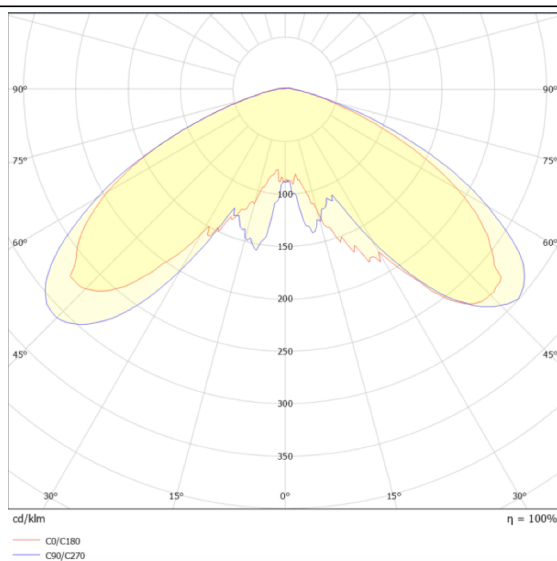

GRANVIA C

Lavov Street Light from the family GRAN VIA with a power of 80W and a lighting distribution type T1 with a real lumen output of 9483,67 lm, and an efficiency of 118,55 lm/W, CRI ≥ 70 with a ON-OFF driver, made in die cast aluminium Body, Front Tempered Glass and finished in Black color. External transparent diffuser.

Scheme

Photometry

Item code	86.OS09.4311.02
Product type	Outdoor
Category	Street lights
Family	GRAN VIA
Subfamily	GRANVIA C
Pictograms	

Product	
Real power (W)	80
Real luminous flux (Lm)	9483.67
Luminous efficiency (Lm/W)	118.545875
Colour	black
Control gear included	yes
Control gear	ON-OFF
Light source	LED
Type of LED	PHILIPS 5050
Average life time (h)	50000h L70B70
Colour temperature (K)	3000K
Colour consistency (SDCM)	5
CRI	>80
IK	IK08