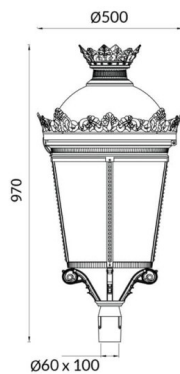

GRANVIA C

Lavov Street Light from the family GRAN VIA with a power of 80W and a lighting distribution type T1 with a real lumen output of 9483,67 lm, and an efficiency of 118,55 lm/W, CRI ≥ 70 with a ON-OFF driver, made in die cast aluminium Body, Front Tempered Glass and finished in Black color. External transparent diffuser.

Scheme

Photometry

Item code	86.OS09.4311.02
Product type	Outdoor
Category	Street lights
Family	GRAN VIA
Subfamily	GRANVIA C
Pictograms	

Product	
Real power (W)	80
Real luminous flux (Lm)	9483.67
Luminous efficiency (Lm/W)	118.545875
Colour	black
Control gear included	yes
Control gear	ON-OFF
Light source	LED
Type of LED	PHILIPS 5050
Average life time (h)	50000h L70B70
Colour temperature (K)	3000K
Colour consistency (SDCM)	5
CRI	>80
IK	IK08