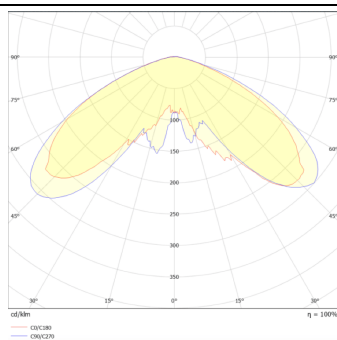

### GRANVIA C

Lavov Street Light from the family GRAN VIA with a power of 80W and a lighting distribution type T1 with a real lumen output of 9483,67 lm, and an efficiency of 118,55 lm/W, CRI  $\geq 70$  with a ON-OFF driver, made in die cast aluminium Body, Front Tempered Glass and finished in Black color. External transparent diffuser.

### Photometry

Product	
Real power (W)	80
Real luminous flux (Lm)	9483.67
Luminous efficiency (Lm/W)	118.545875
Colour	black
Control gear included	yes
Control gear	ON-OFF
Light source	LED
Type of LED	PHILIPS 5050
Average life time (h)	50000h L70B70
Colour temperature (K)	3000K
Colour consistency (SDCM)	<5
CRI	>80
IK	IK08