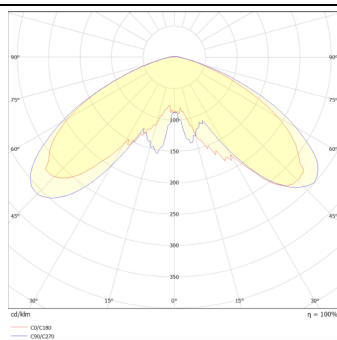

GRANVIA C

Lavov Street Light from the family GRAN VIA with a power of 80W and a lighting distribution type T1 with a real lumen output of 9483,67 lm, and an efficiency of 118,55 lm/W, CRI ≥ 70 with a ON-OFF driver, made in die cast aluminium Body, Front Tempered Glass and finished in Black color. External transparent diffuser.

Item code	86.OS09.4311.02
Product type	Outdoor
Category	Street lights
Family	GRAN VIA
Subfamily	GRANVIA C
Pictograms	

Scheme

Photometry

Product	
Real power (W)	80
Real luminous flux (Lm)	9483.67
Luminous efficiency (Lm/W)	118.545875
Colour	black
Control gear included	yes
Control gear	ON-OFF
Light source	LED
Type of LED	PHILIPS 5050
Average life time (h)	50000h L70B70
Colour temperature (K)	3000K
Colour consistency (SDCM)	<5
CRI	>80
IK	IK08