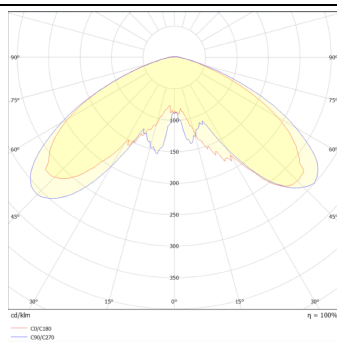

GRANVIA C

Lavov Street Light from the family GRAN VIA with a power of 80W and a lighting distribution type T1 with a real lumen output of 9483,67 lm, and an efficiency of 118,55 lm/W, CRI ≥ 70 with a ON-OFF driver, made in die cast aluminium Body, Front Tempered Glass and finished in Black color. External transparent diffuser.

Product

Real power (W) 80

Real luminous flux (Lm) 9483.67

Luminous efficiency (Lm/W) 118.545875

Colour black

Control gear included yes

Control gear ON-OFF

Light source LED