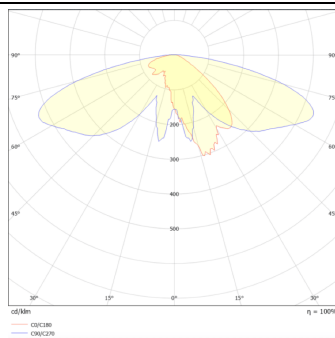

GRANVIA C

Lavov Street Light from the family GRAN VIA with a power of 80W and a lighting distribution type T2A with a real lumen output of 8891,61 lm, and an efficiency of 111,15 lm/W, CRI ≥ 70 with a ON-OFF driver, made in die cast aluminium Body, Front Tempered Glass and finished in Black color. External transparent diffuser.

Item code	86.OS09.4321.02
Product type	Outdoor
Category	Street lights
Family	GRAN VIA
Subfamily	GRANVIA C
Pictograms	

Scheme

Photometry

Product	
Real power (W)	80
Real luminous flux (Lm)	8891.61
Luminous efficiency (Lm/W)	111.14512499999999
Colour	black
Control gear included	yes
Control gear	ON-OFF
Light source	LED
Type of LED	PHILIPS 5050
Average life time (h)	50000h L70B71
Colour temperature (K)	3000K
Colour consistency (SDCM)	<5
CRI	>80
IK	IK08