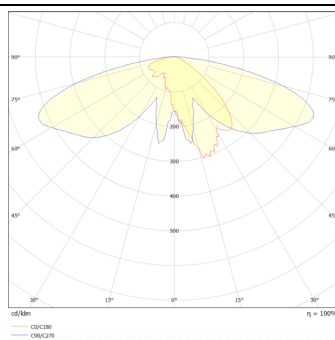

### GRANVIA C

Lavov Street Light from the family GRAN VIA with a power of 80W and a lighting distribution type T2A with a real lumen output of 8891,61 lm, and an efficiency of 111,15 lm/W, CRI  $\geq 70$  with a ON-OFF driver, made in die cast aluminium Body, Front Tempered Glass and finished in Black color. External transparent diffuser.

### Photometry

Product	
Real power (W)	80
Real luminous flux (Lm)	8891.61
Luminous efficiency (Lm/W)	111.145125
Colour	black
Chip Brand	SUNPU
Control gear included	yes
Control gear	ON-OFF
Light source	LED
Type of LED	PHILIPS 5050
Average life time (h)	50000h L70B71
Colour temperature (K)	3000K
Colour consistency (SDCM)	<5
CRI	>80
IK	IK08