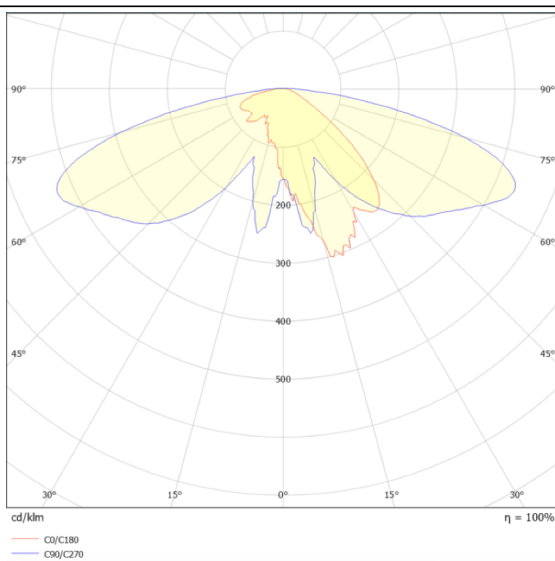

GRANVIA C

Lavov Street Light from the family GRAN VIA with a power of 80W and a lighting distribution type T2A with a real lumen output of 8891,61 lm, and an efficiency of 111,15 lm/W, CRI ≥ 70 with a ON-OFF driver, made in die cast aluminium Body, Front Tempered Glass and finished in Black color. External transparent diffuser.

Scheme

Photometry

Item code	86.OS09.4321.02
Product type	Outdoor
Category	Street lights
Family	GRAN VIA
Subfamily	GRANVIA C
Pictograms	

Product	
Real power (W)	80
Real luminous flux (Lm)	8891.61
Luminous efficiency (Lm/W)	111.14512499999999
Colour	black
Control gear included	yes
Control gear	ON-OFF
Light source	LED
Type of LED	PHILIPS 5050
Average life time (h)	50000h L70B71
Colour temperature (K)	3000K
Colour consistency (SDCM)	5
CRI	>80
IK	IK08