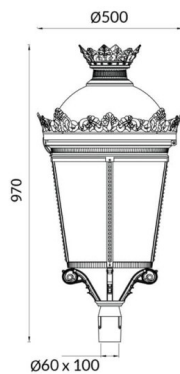

GRANVIA C

Lavov Street Light from the family GRAN VIA with a power of 80W and a lighting distribution type T2A with a real lumen output of 8891,61 lm, and an efficiency of 111,15 lm/W, CRI ≥ 70 with a ON-OFF driver, made in die cast aluminium Body, Front Tempered Glass and finished in Black color. External transparent diffuser.

Scheme

Photometry

Item code	86.OS09.4321.02
Product type	Outdoor
Category	Street lights
Family	GRAN VIA
Subfamily	GRANVIA C
Pictograms	

Product	
Real power (W)	80
Real luminous flux (Lm)	8891.61
Luminous efficiency (Lm/W)	111.14512499999999
Colour	black
Control gear included	yes
Control gear	ON-OFF
Light source	LED
Type of LED	PHILIPS 5050
Average life time (h)	50000h L70B71
Colour temperature (K)	3000K
Colour consistency (SDCM)	5
CRI	>80
IK	IK08