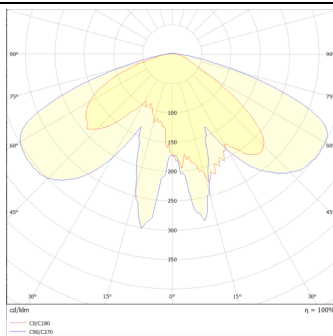

Scheme

Photometry

Product	

Real power (W)	80

Real luminous flux (Lm)	9161.49

Luminous efficiency (Lm/W)	114.518625

Colour	black

Control gear included	yes

Control gear	ON-OFF

Light source	LED

Type of LED	PHILIPS 5050

Average life time (h)	50000h L70B72

Colour temperature (K)	3000K

Colour consistency (SDCM)	<5

CRI	>80

IK	IK08