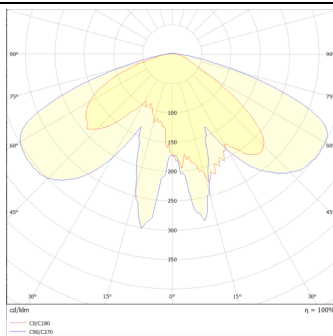

Subfamily	GRANVIA C
------------------	------------------

Pictograms

Scheme

Photometry

Product	
----------------	--

Real power (W)	80
-----------------------	-----------

Real luminous flux (Lm)	9161.49
--------------------------------	----------------

Luminous efficiency (Lm/W)	114.518625
-----------------------------------	-------------------

Colour	black
---------------	--------------

Control gear included	yes
------------------------------	------------