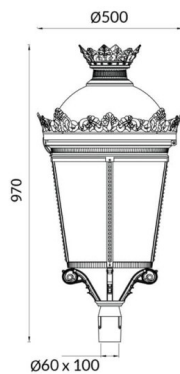

GRANVIA C

Lavov Street Light from the family GRAN VIA with a power of 80W and a lighting distribution type T3A with a real lumen output of 9161,49 lm, and an efficiency of 114,52 lm/W, CRI ≥ 70 with a ON-OFF driver, made in die cast aluminium Body, Front Tempered Glass and finished in Black color. External transparent diffuser.

Scheme

Photometry

Item code	86.OS09.4331.02
Product type	Outdoor
Category	Street lights
Family	GRAN VIA
Subfamily	GRANVIA C
Pictograms	

Product	
Real power (W)	80
Real luminous flux (Lm)	9161.49
Luminous efficiency (Lm/W)	114.518625
Colour	black
Control gear included	yes
Control gear	ON-OFF
Light source	LED
Type of LED	PHILIPS 5050
Average life time (h)	50000h L70B72
Colour temperature (K)	3000K
Colour consistency (SDCM)	5
CRI	>80
IK	IK08