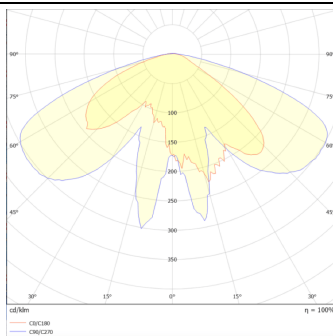

GRANVIA C

Lavov Street Light from the family GRAN VIA with a power of 80W and a lighting distribution type T3A with a real lumen output of 9161,49 lm, and an efficiency of 114,52 lm/W, CRI ≥ 70 with a ON-OFF driver, made in die cast aluminium Body, Front Tempered Glass and finished in Black color. External transparent diffuser.

Item code	86.OS09.4331.02
Product type	Outdoor
Category	Street lights
Family	GRAN VIA
Subfamily	GRANVIA C
Pictograms	

Scheme

Photometry

Product	
Real power (W)	80
Real luminous flux (Lm)	9161.49
Luminous efficiency (Lm/W)	114.518625
Colour	black
Chip Brand	SUNPU
Control gear included	yes
Control gear	ON-OFF
Light source	LED
Type of LED	PHILIPS 5050
Average life time (h)	50000h L70B72
Colour temperature (K)	3000K
Colour consistency (SDCM)	<5
CRI	>80
IK	IK08