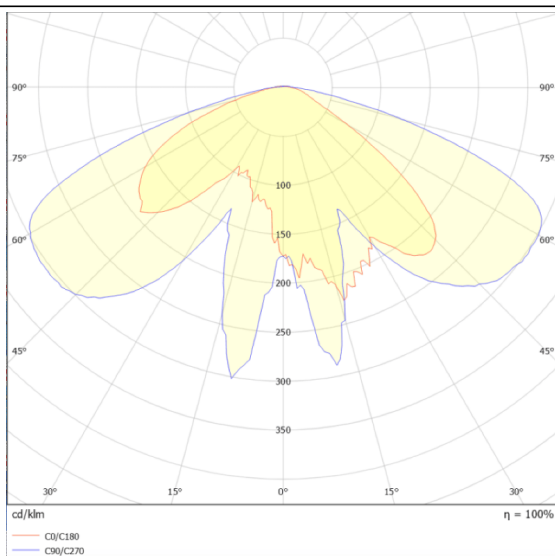

GRANVIA C

Lavov Street Light from the family GRAN VIA with a power of 80W and a lighting distribution type T3A with a real lumen output of 9161,49 lm, and an efficiency of 114,52 lm/W, CRI ≥ 70 with a ON-OFF driver, made in die cast aluminium Body, Front Tempered Glass and finished in Black color. External transparent diffuser.

Scheme

Photometry

Item code	86.OS09.4331.02
Product type	Outdoor
Category	Street lights
Family	GRAN VIA
Subfamily	GRANVIA C
Pictograms	

Product	
Real power (W)	80
Real luminous flux (Lm)	9161.49
Luminous efficiency (Lm/W)	114.518625
Colour	black
Control gear included	yes
Control gear	ON-OFF
Light source	LED
Type of LED	PHILIPS 5050
Average life time (h)	50000h L70B72
Colour temperature (K)	3000K
Colour consistency (SDCM)	5
CRI	>80
IK	IK08