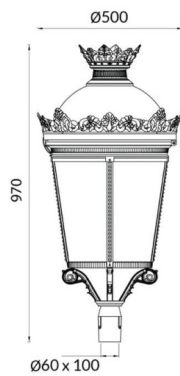

GRANVIA C

Lavov Street Light from the family GRAN VIA with a power of 80W and a lighting distribution type T4A with a real lumen output of 9184,56 lm, and an efficiency of 114,81 lm/W, CRI ≥ 70 with a ON-OFF driver, made in die cast aluminium Body, Front Tempered Glass and finished in Black color. External transparent diffuser.

Scheme

Photometry

Item code	86.OS09.4341.02
Product type	Outdoor
Category	Street lights
Family	GRAN VIA
Subfamily	GRANVIA C
Pictograms	

Product	
Real power (W)	80
Real luminous flux (Lm)	9184.56
Luminous efficiency (Lm/W)	114.807
Colour	black
Control gear included	yes
Control gear	ON-OFF
Light source	LED
Type of LED	PHILIPS 5050
Average life time (h)	50000h L70B73
Colour temperature (K)	3000K
Colour consistency (SDCM)	5
CRI	>80
IK	IK08