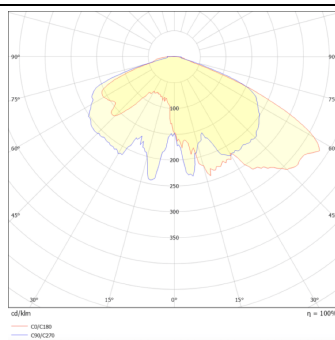

GRANVIA C

Lavov Street Light from the family GRAN VIA with a power of 80W and a lighting distribution type T4A with a real lumen output of 9184,56 lm, and an efficiency of 114,81 lm/W, CRI ≥ 70 with a ON-OFF driver, made in die cast aluminium Body, Front Tempered Glass and finished in Black color. External transparent diffuser.

Item code	86.OS09.4341.02
Product type	Outdoor
Category	Street lights
Family	GRAN VIA
Subfamily	GRANVIA C
Pictograms	

Scheme

Photometry

Product	
Real power (W)	80
Real luminous flux (Lm)	9184.56
Luminous efficiency (Lm/W)	114.807
Colour	black
Control gear included	yes
Control gear	ON-OFF
Light source	LED
Type of LED	PHILIPS 5050
Average life time (h)	50000h L70B73
Colour temperature (K)	3000K
Colour consistency (SDCM)	<5
CRI	>80
IK	IK08