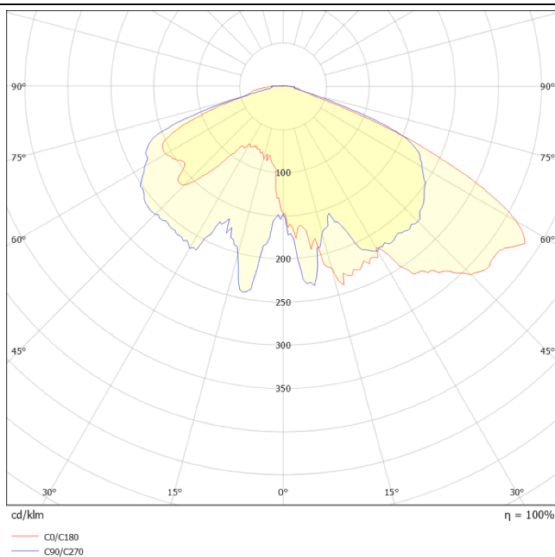

GRANVIA C

Lavov Street Light from the family GRAN VIA with a power of 80W and a lighting distribution type T4A with a real lumen output of 9184,56 lm, and an efficiency of 114,81 lm/W, CRI ≥ 70 with a ON-OFF driver, made in die cast aluminium Body, Front Tempered Glass and finished in Black color. External transparent diffuser.

Scheme

Photometry

Item code	86.OS09.4341.02
Product type	Outdoor
Category	Street lights
Family	GRAN VIA
Subfamily	GRANVIA C
Pictograms	

Product	
Real power (W)	80
Real luminous flux (Lm)	9184.56
Luminous efficiency (Lm/W)	114.807
Colour	black
Control gear included	yes
Control gear	ON-OFF
Light source	LED
Type of LED	PHILIPS 5050
Average life time (h)	50000h L70B73
Colour temperature (K)	3000K
Colour consistency (SDCM)	5
CRI	>80
IK	IK08