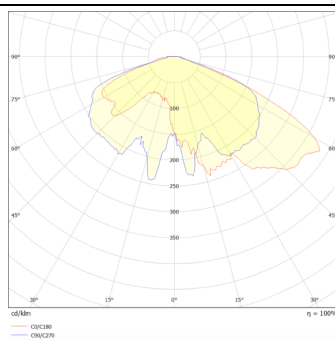

GRANVIA C

Lavov Street Light from the family GRAN VIA with a power of 80W and a lighting distribution type T4A with a real lumen output of 9184,56 lm, and an efficiency of 114,81 lm/W, CRI ≥ 70 with a ON-OFF driver, made in die cast aluminium Body, Front Tempered Glass and finished in Black color. External transparent diffuser.

Item code	86.OS09.4341.02
Product type	Outdoor
Category	Street lights
Family	GRAN VIA
Subfamily	GRANVIA C
Pictograms	

Scheme

Photometry

Product	
Real power (W)	80
Real luminous flux (Lm)	9184.56
Luminous efficiency (Lm/W)	114.807
Colour	black
Chip Brand	SUNPU
Control gear included	yes
Control gear	ON-OFF
Light source	LED
Type of LED	PHILIPS 5050
Average life time (h)	50000h L70B73
Colour temperature (K)	3000K
Colour consistency (SDCM)	<5
CRI	>80
IK	IK08