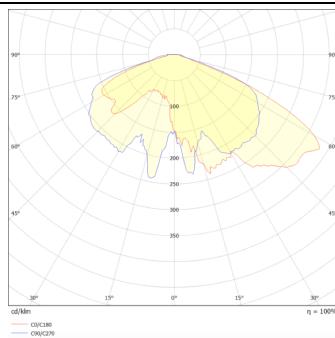

### GRANVIA C

Lavov Street Light from the family GRAN VIA with a power of 80W and a lighting distribution type T4A with a real lumen output of 9184,56 lm, and an efficiency of 114,81 lm/W, CRI  $\geq 70$  with a ON-OFF driver, made in die cast aluminium Body, Front Tempered Glass and finished in Black color. External transparent diffuser.

### Scheme

### Photometry

**Product**

**Real power (W)** 80

**Real luminous flux (Lm)** 9184.56

**Luminous efficiency (Lm/W)** 114.807

**Colour** black

**Control gear included** yes

**Control gear** ON-OFF