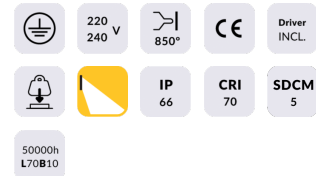

GRANVIA F

Lavov Street Light from the family GRAN VIA with a power of 30W and a lighting distribution type T1 with a real lumen output of 3994,92 lm, and an efficiency of 133,16 lm/W, CRI ≥ 70 with a ON-OFF driver, made in die cast aluminium Body, Front Tempered Glass and finished in Black color. External frosted diffuser.

Scheme

Photometry

Item code	86.OS10.1311.02
Product type	Outdoor
Category	Street lights
Family	GRAN VIA
Subfamily	GRANVIA F

Pictograms

Product	
Real power (W)	30
Real luminous flux (Lm)	3994.92
Luminous efficiency (Lm/W)	133.16399999999999
Colour	black
Control gear included	yes
Control gear	ON-OFF
Light source	LED
Type of LED	PHILIPS 5050
Average life time (h)	50000h L70B74
Colour temperature (K)	3000K
Colour consistency (SDCM)	<5
CRI	>80
IK	IK08