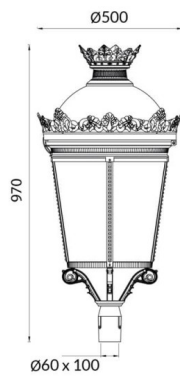

GRANVIA F

Lavov Street Light from the family GRAN VIA with a power of 30W and a lighting distribution type T1 with a real lumen output of 3994,92 lm, and an efficiency of 133,16 lm/W, CRI ≥ 70 with a ON-OFF driver, made in die cast aluminium Body, Front Tempered Glass and finished in Black color. External frosted diffuser.

Scheme

Photometry

Item code	86.OS10.1311.02
Product type	Outdoor
Category	Street lights
Family	GRAN VIA
Subfamily	GRANVIA F

Pictograms

Product	
Real power (W)	30
Real luminous flux (Lm)	3994.92
Luminous efficiency (Lm/W)	133.16399999999999
Colour	black
Control gear included	yes
Control gear	ON-OFF
Light source	LED
Type of LED	PHILIPS 5050
Average life time (h)	50000h L70B74
Colour temperature (K)	3000K
Colour consistency (SDCM)	<5
CRI	>80
IK	IK08