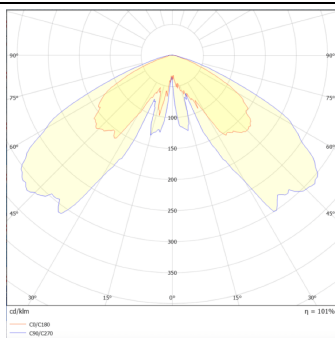

GRANVIA F

Lavov Street Light from the family GRAN VIA with a power of 30W and a lighting distribution type T1 with a real lumen output of 3994,92 lm, and an efficiency of 133,16 lm/W, CRI ≥ 70 with a ON-OFF driver, made in die cast aluminium Body, Front Tempered Glass and finished in Black color. External frosted diffuser.

Item code	86.OS10.1311.02
Product type	Outdoor
Category	Street lights
Family	GRAN VIA
Subfamily	GRANVIA F
Pictograms	

Scheme

Photometry

Product	
Real power (W)	30
Real luminous flux (Lm)	3994.92
Luminous efficiency (Lm/W)	133.164
Colour	black
Chip Brand	SUNPU
Control gear included	yes
Control gear	ON-OFF
Light source	LED
Type of LED	PHILIPS 5050
Average life time (h)	50000h L70B74
Colour temperature (K)	3000K
Colour consistency (SDCM)	<5
CRI	>80
IK	IK08