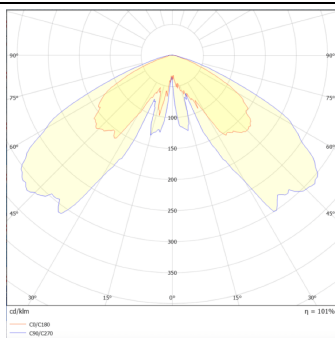

Scheme

Photometry