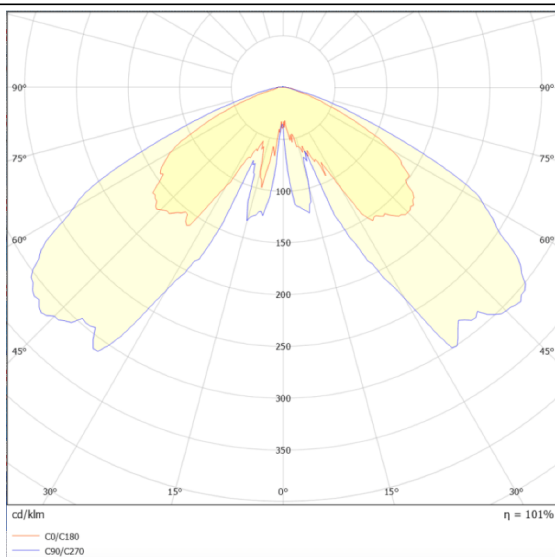

GRANVIA F

Lavov Street Light from the family GRAN VIA with a power of 30W and a lighting distribution type T1 with a real lumen output of 3994,92 lm, and an efficiency of 133,16 lm/W, CRI ≥ 70 with a ON-OFF driver, made in die cast aluminium Body, Front Tempered Glass and finished in Black color. External frosted diffuser.

Scheme

Photometry

Item code	86.OS10.1311.02
Product type	Outdoor
Category	Street lights
Family	GRAN VIA
Subfamily	GRANVIA F

Pictograms

Product	
Real power (W)	30
Real luminous flux (Lm)	3994.92
Luminous efficiency (Lm/W)	133.16399999999999
Colour	black
Control gear included	yes
Control gear	ON-OFF
Light source	LED
Type of LED	PHILIPS 5050
Average life time (h)	50000h L70B74
Colour temperature (K)	3000K
Colour consistency (SDCM)	<5
CRI	>80
IK	IK08