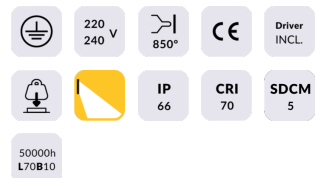

GRANVIA F

Lavov Street Light from the family GRAN VIA with a power of 30W and a lighting distribution type T1 with a real lumen output of 3994,92 lm, and an efficiency of 133,16 lm/W, CRI ≥ 70 with a ON-OFF driver, made in die cast aluminium Body, Front Tempered Glass and finished in Black color. External frosted diffuser.

Item code	86.OS10.1311.02
Product type	Outdoor
Category	Street lights
Family	GRAN VIA
Subfamily	GRANVIA F

Pictograms

Product	
Real power (W)	30
Real luminous flux (Lm)	3994.92
Luminous efficiency (Lm/W)	133.16399999999999
Colour	black
Control gear included	yes
Control gear	ON-OFF
Light source	LED
Type of LED	PHILIPS 5050
Average life time (h)	50000h L70B74
Colour temperature (K)	3000K
Colour consistency (SDCM)	<5
CRI	>80
IK	IK08