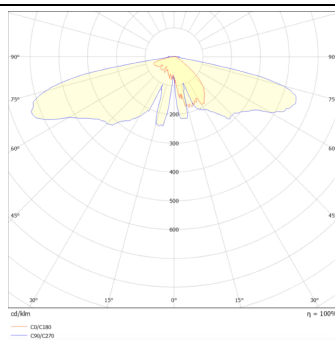

GRANVIA F

Lavov Street Light from the family GRAN VIA with a power of 30W and a lighting distribution type T2A with a real lumen output of 3699,48 lm, and an efficiency of 123,32 lm/W, CRI ≥ 70 with a ON-OFF driver, made in die cast aluminium Body, Front Tempered Glass and finished in Black color. External frosted diffuser.

Item code	86.OS10.1321.02
Product type	Outdoor
Category	Street lights
Family	GRAN VIA
Subfamily	GRANVIA F
Pictograms	

Scheme

Photometry

Product	
Real power (W)	30
Real luminous flux (Lm)	3699.48
Luminous efficiency (Lm/W)	123.316
Colour	black
Control gear included	yes
Control gear	ON-OFF
Light source	LED
Type of LED	PHILIPS 5050
Average life time (h)	50000h L70B75
Colour temperature (K)	3000K
Colour consistency (SDCM)	<5
CRI	>80
IK	IK08