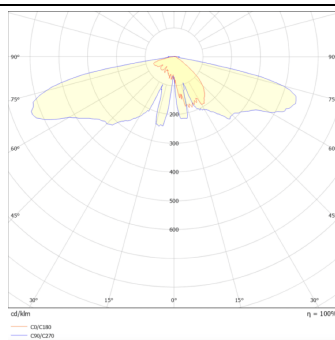

GRANVIA F

Lavov Street Light from the family GRAN VIA with a power of 30W and a lighting distribution type T2A with a real lumen output of 3699,48 lm, and an efficiency of 123,32 lm/W, CRI ≥ 70 with a ON-OFF driver, made in die cast aluminium Body, Front Tempered Glass and finished in Black color. External frosted diffuser.

Item code	86.OS10.1321.02
Product type	Outdoor
Category	Street lights
Family	GRAN VIA
Subfamily	GRANVIA F
Pictograms	

Scheme

Photometry

Product	
Real power (W)	30
Real luminous flux (Lm)	3699.48
Luminous efficiency (Lm/W)	123.316
Colour	black
Chip Brand	SUNPU
Control gear included	yes
Control gear	ON-OFF
Light source	LED
Type of LED	PHILIPS 5050
Average life time (h)	50000h L70B75
Colour temperature (K)	3000K
Colour consistency (SDCM)	<5
CRI	>80
IK	IK08