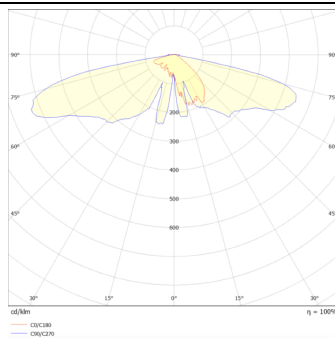

GRANVIA F

Lavov Street Light from the family GRAN VIA with a power of 30W and a lighting distribution type T2A with a real lumen output of 3699,48 lm, and an efficiency of 123,32 lm/W, CRI ≥ 70 with a ON-OFF driver, made in die cast aluminium Body, Front Tempered Glass and finished in Black color. External frosted diffuser.

Item code	86.OS10.1321.02
Product type	Outdoor
Category	Street lights
Family	GRAN VIA
Subfamily	GRANVIA F
Pictograms	

Scheme

Photometry

Product	
Real power (W)	30
Real luminous flux (Lm)	3699.48
Luminous efficiency (Lm/W)	123.316
Colour	black
Control gear included	yes
Control gear	ON-OFF
Light source	LED
Type of LED	PHILIPS 5050
Average life time (h)	50000h L70B75
Colour temperature (K)	3000K
Colour consistency (SDCM)	<5
CRI	>80
IK	IK08