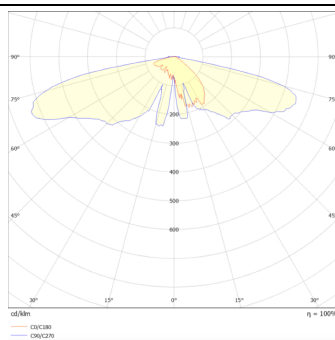

### GRANVIA F

Lavov Street Light from the family GRAN VIA with a power of 30W and a lighting distribution type T2A with a real lumen output of 3699,48 lm, and an efficiency of 123,32 lm/W, CRI  $\geq 70$  with a ON-OFF driver, made in die cast aluminium Body, Front Tempered Glass and finished in Black color. External frosted diffuser.

### Photometry

Product	
Real power (W)	30
Real luminous flux (Lm)	3699.48
Luminous efficiency (Lm/W)	123.316
Colour	black
Control gear included	yes
Control gear	ON-OFF
Light source	LED
Type of LED	PHILIPS 5050
Average life time (h)	50000h L70B75
Colour temperature (K)	3000K
Colour consistency (SDCM)	<5
CRI	>80
IK	IK08