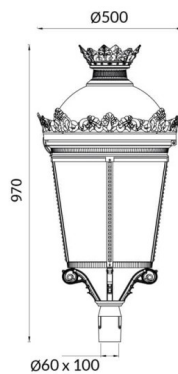

GRANVIA F

Lavov Street Light from the family GRAN VIA with a power of 30W and a lighting distribution type T3A with a real lumen output of 3848,6 lm, and an efficiency of 128,29 lm/W, CRI ≥70 with a ON-OFF driver, made in die cast aluminium Body, Front Tempered Glass and finished in Black color. External frosted diffuser.

Scheme

Photometry

Item code	86.OS10.1331.02
Product type	Outdoor
Category	Street lights
Family	GRAN VIA
Subfamily	GRANVIA F
Pictograms	

Product	
Real power (W)	30
Real luminous flux (Lm)	3848.6
Luminous efficiency (Lm/W)	128.28666666666999
Colour	black
Control gear included	yes
Control gear	ON-OFF
Light source	LED
Type of LED	PHILIPS 5050
Average life time (h)	50000h L70B76
Colour temperature (K)	3000K
Colour consistency (SDCM)	5
CRI	>80
IK	IK08