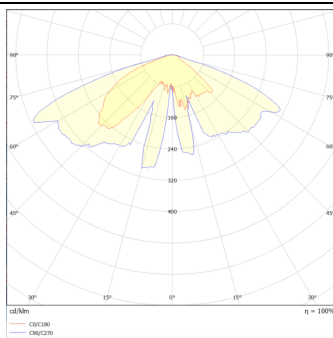

GRANVIA F

Lavov Street Light from the family GRAN VIA with a power of 30W and a lighting distribution type T3A with a real lumen output of 3848,6 lm, and an efficiency of 128,29 lm/W, CRI ≥ 70 with a ON-OFF driver, made in die cast aluminium Body, Front Tempered Glass and finished in Black color. External frosted diffuser.

Item code	86.OS10.1331.02
Product type	Outdoor
Category	Street lights
Family	GRAN VIA
Subfamily	GRANVIA F
Pictograms	

Scheme

Photometry

Product	
Real power (W)	30
Real luminous flux (Lm)	3848.6
Luminous efficiency (Lm/W)	128.28666666666999
Colour	black
Control gear included	yes
Control gear	ON-OFF
Light source	LED
Type of LED	PHILIPS 5050
Average life time (h)	50000h L70B76
Colour temperature (K)	3000K
Colour consistency (SDCM)	<5
CRI	>80
IK	IK08