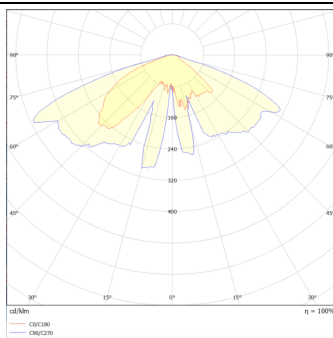

GRANVIA F

Lavov Street Light from the family GRAN VIA with a power of 30W and a lighting distribution type T3A with a real lumen output of 3848,6 lm, and an efficiency of 128,29 lm/W, CRI ≥ 70 with a ON-OFF driver, made in die cast aluminium Body, Front Tempered Glass and finished in Black color. External frosted diffuser.

Item code	86.OS10.1331.02
Product type	Outdoor
Category	Street lights
Family	GRAN VIA
Subfamily	GRANVIA F
Pictograms	

Scheme

Photometry

Product	
Real power (W)	30
Real luminous flux (Lm)	3848.6
Luminous efficiency (Lm/W)	128.286666666667
Colour	black
Chip Brand	SUNPU
Control gear included	yes
Control gear	ON-OFF
Light source	LED
Type of LED	PHILIPS 5050
Average life time (h)	50000h L70B76
Colour temperature (K)	3000K
Colour consistency (SDCM)	<5
CRI	>80
IK	IK08