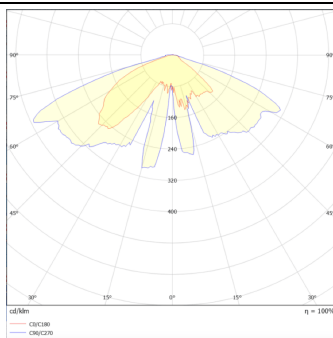

GRANVIA F

Lavov Street Light from the family GRAN VIA with a power of 30W and a lighting distribution type T3A with a real lumen output of 3848,6 lm, and an efficiency of 128,29 lm/W, CRI ≥ 70 with a ON-OFF driver, made in die cast aluminium Body, Front Tempered Glass and finished in Black color. External frosted diffuser.

Item code	86.OS10.1331.02
Product type	Outdoor
Category	Street lights
Family	GRAN VIA
Subfamily	GRANVIA F

Pictograms

Scheme

Photometry

Product	
Real power (W)	30
Real luminous flux (Lm)	3848.6
Luminous efficiency (Lm/W)	128.28666666666999
Colour	black
Control gear included	yes
Control gear	ON-OFF
Light source	LED
Type of LED	PHILIPS 5050
Average life time (h)	50000h L70B76
Colour temperature (K)	3000K
Colour consistency (SDCM)	<5
CRI	>80
IK	IK08