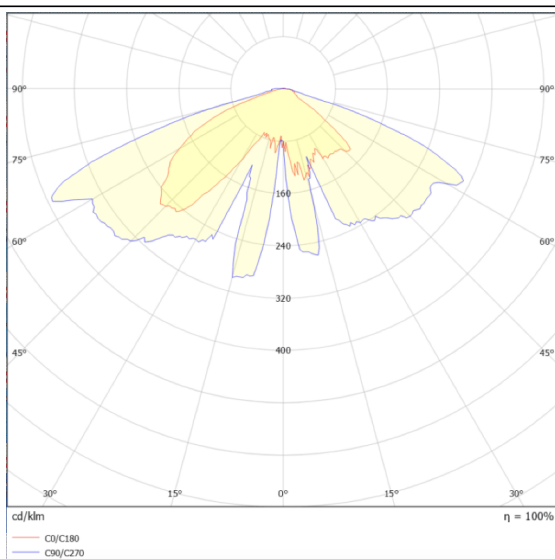

GRANVIA F

Lavov Street Light from the family GRAN VIA with a power of 30W and a lighting distribution type T3A with a real lumen output of 3848,6 lm, and an efficiency of 128,29 lm/W, CRI ≥70 with a ON-OFF driver, made in die cast aluminium Body, Front Tempered Glass and finished in Black color. External frosted diffuser.

Scheme

Photometry

Item code	86.OS10.1331.02
Product type	Outdoor
Category	Street lights
Family	GRAN VIA
Subfamily	GRANVIA F
Pictograms	

Product	
Real power (W)	30
Real luminous flux (Lm)	3848.6
Luminous efficiency (Lm/W)	128.28666666666999
Colour	black
Control gear included	yes
Control gear	ON-OFF
Light source	LED
Type of LED	PHILIPS 5050
Average life time (h)	50000h L70B76
Colour temperature (K)	3000K
Colour consistency (SDCM)	5
CRI	>80
IK	IK08