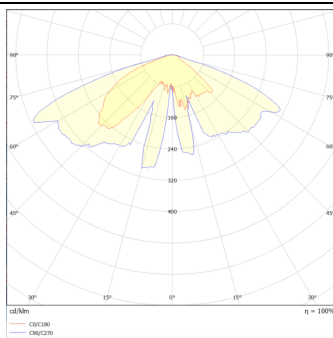

Scheme

Photometry