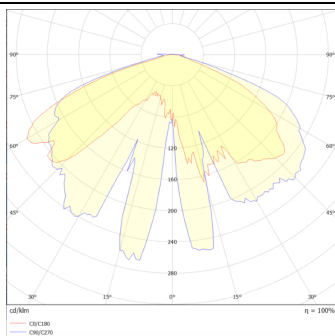

### GRANVIA F

Lavov Street Light from the family GRAN VIA with a power of 30W and a lighting distribution type T4A with a real lumen output of 3812,79 lm, and an efficiency of 127,09 lm/W, CRI  $\geq 70$  with a ON-OFF driver, made in die cast aluminium Body, Front Tempered Glass and finished in Black color. External frosted diffuser.

### Photometry

Product	
Real power (W)	30
Real luminous flux (Lm)	3812.79
Luminous efficiency (Lm/W)	127.093
Colour	black
Control gear included	yes
Control gear	ON-OFF
Light source	LED
Type of LED	PHILIPS 5050
Average life time (h)	50000h L70B77
Colour temperature (K)	3000K
Colour consistency (SDCM)	<5
CRI	>80
IK	IK08