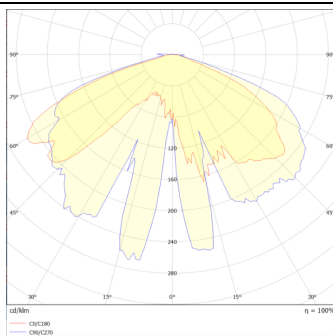

GRANVIA F

Lavov Street Light from the family GRAN VIA with a power of 30W and a lighting distribution type T4A with a real lumen output of 3812,79 lm, and an efficiency of 127,09 lm/W, CRI ≥ 70 with a ON-OFF driver, made in die cast aluminium Body, Front Tempered Glass and finished in Black color. External frosted diffuser.

Item code	86.OS10.1341.02
Product type	Outdoor
Category	Street lights
Family	GRAN VIA
Subfamily	GRANVIA F
Pictograms	

Scheme

Photometry

Product	
Real power (W)	30
Real luminous flux (Lm)	3812.79
Luminous efficiency (Lm/W)	127.093
Colour	black
Control gear included	yes
Control gear	ON-OFF
Light source	LED
Type of LED	PHILIPS 5050
Average life time (h)	50000h L70B77
Colour temperature (K)	3000K
Colour consistency (SDCM)	<5
CRI	>80
IK	IK08