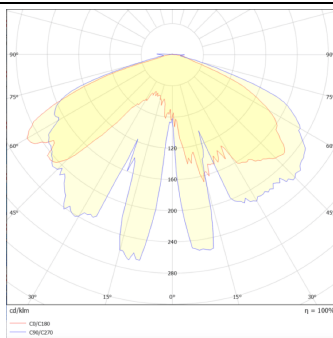

GRANVIA F

Lavov Street Light from the family GRAN VIA with a power of 30W and a lighting distribution type T4A with a real lumen output of 3812,79 lm, and an efficiency of 127,09 lm/W, CRI ≥ 70 with a ON-OFF driver, made in die cast aluminium Body, Front Tempered Glass and finished in Black color. External frosted diffuser.

Subfamily	GRANVIA F
------------------	------------------

Pictograms	    
	    
	

Scheme

Photometry

Product	
----------------	--

Real power (W)	30
-----------------------	-----------

Real luminous flux (Lm)	3812.79
--------------------------------	----------------

Luminous efficiency (Lm/W)	127.093
-----------------------------------	----------------

Colour	black
---------------	--------------

Control gear included	yes
------------------------------	------------

Control gear	ON-OFF
---------------------	---------------