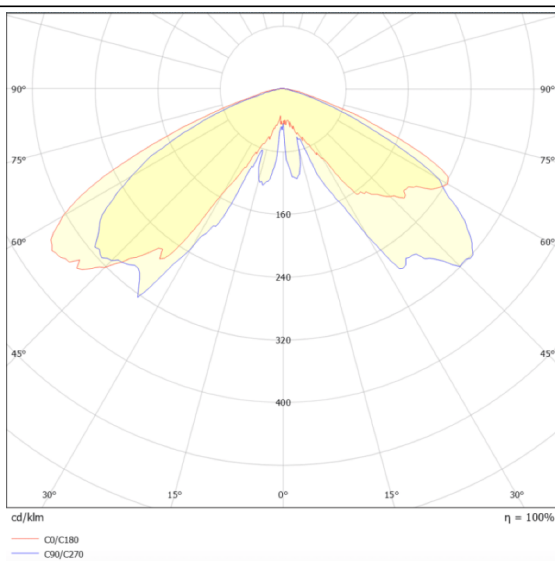

GRANVIA F

Lavov Street Light from the family GRAN VIA with a power of 40W and a lighting distribution type T1 with a real lumen output of 4558,85 lm, and an efficiency of 113,97 lm/W, CRI ≥ 70 with a ON-OFF driver, made in die cast aluminium Body, Front Tempered Glass and finished in Black color. External frosted diffuser.

Scheme

Photometry

Item code	86.OS10.2311.02
Product type	Outdoor
Category	Street lights
Family	GRAN VIA
Subfamily	GRANVIA F
Pictograms	

Product	
Real power (W)	40
Real luminous flux (Lm)	4558.8500000000004
Luminous efficiency (Lm/W)	113.97125
Colour	black
Control gear included	yes
Control gear	ON-OFF
Light source	LED
Type of LED	PHILIPS 5050
Average life time (h)	50000h L70B78
Colour temperature (K)	3000K
Colour consistency (SDCM)	5
CRI	>80
IK	IK08