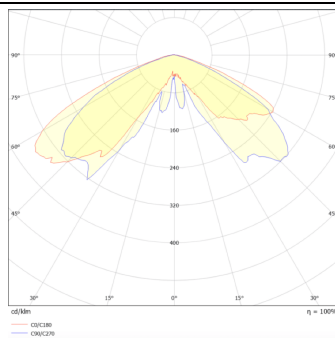

GRANVIA F

Lavov Street Light from the family GRAN VIA with a power of 40W and a lighting distribution type T1 with a real lumen output of 4558,85 lm, and an efficiency of 113,97 lm/W, CRI ≥ 70 with a ON-OFF driver, made in die cast aluminium Body, Front Tempered Glass and finished in Black color. External frosted diffuser.

Item code	86.OS10.2311.02
Product type	Outdoor
Category	Street lights
Family	GRAN VIA
Subfamily	GRANVIA F
Pictograms	

Scheme

Photometry

Product	
Real power (W)	40
Real luminous flux (Lm)	4558.8500000000004
Luminous efficiency (Lm/W)	113.97125
Colour	black
Control gear included	yes
Control gear	ON-OFF
Light source	LED
Type of LED	PHILIPS 5050
Average life time (h)	50000h L70B78
Colour temperature (K)	3000K
Colour consistency (SDCM)	<5
CRI	>80
IK	IK08