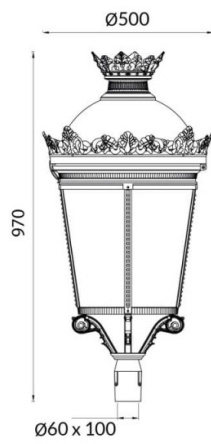

Scheme

Photometry

GRANVIA F

Lavov Street Light from the family GRAN VIA with a power of 40W and a lighting distribution type T1 with a real lumen output of 4558,85 lm, and an efficiency of 113,97 lm/W, CRI ≥70 with a ON-OFF driver, made in die cast aluminium Body, Front Tempered Glass and finished in Black color. External frosted diffuser.

Item code	86.OS10.2311.02
Product type	Outdoor
Category	Street lights
Family	GRAN VIA
Subfamily	GRANVIA F
Pictograms	

Product	
Real power (W)	40
Real luminous flux (Lm)	4558.8500000000004
Luminous efficiency (Lm/W)	113.97125
Colour	black
Control gear included	yes
Control gear	ON-OFF
Light source	LED
Type of LED	PHILIPS 5050
Average life time (h)	50000h L70B78
Colour temperature (K)	3000K
Colour consistency (SDCM)	<5
CRI	>80
IK	IK08