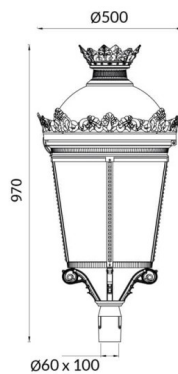

GRANVIA F

Lavov Street Light from the family GRAN VIA with a power of 40W and a lighting distribution type T1 with a real lumen output of 4558,85 lm, and an efficiency of 113,97 lm/W, CRI ≥ 70 with a ON-OFF driver, made in die cast aluminium Body, Front Tempered Glass and finished in Black color. External frosted diffuser.

Scheme

Photometry

Item code	86.OS10.2311.02
Product type	Outdoor
Category	Street lights
Family	GRAN VIA
Subfamily	GRANVIA F
Pictograms	

Product	
Real power (W)	40
Real luminous flux (Lm)	4558.8500000000004
Luminous efficiency (Lm/W)	113.97125
Colour	black
Control gear included	yes
Control gear	ON-OFF
Light source	LED
Type of LED	PHILIPS 5050
Average life time (h)	50000h L70B78
Colour temperature (K)	3000K
Colour consistency (SDCM)	5
CRI	>80
IK	IK08