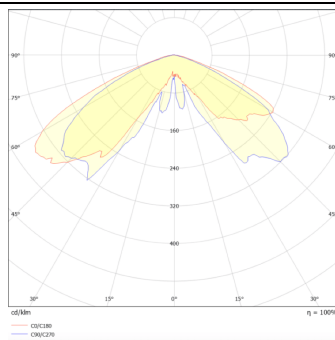

### GRANVIA F

Lavov Street Light from the family GRAN VIA with a power of 40W and a lighting distribution type T1 with a real lumen output of 4558,85 lm, and an efficiency of 113,97 lm/W, CRI  $\geq 70$  with a ON-OFF driver, made in die cast aluminium Body, Front Tempered Glass and finished in Black color. External frosted diffuser.

### Photometry

**Product**

**Real power (W)** 40

**Real luminous flux (Lm)** 4558.8500000000004

**Luminous efficiency (Lm/W)** 113.97125

**Colour** black

**Control gear included** yes

**Control gear** ON-OFF