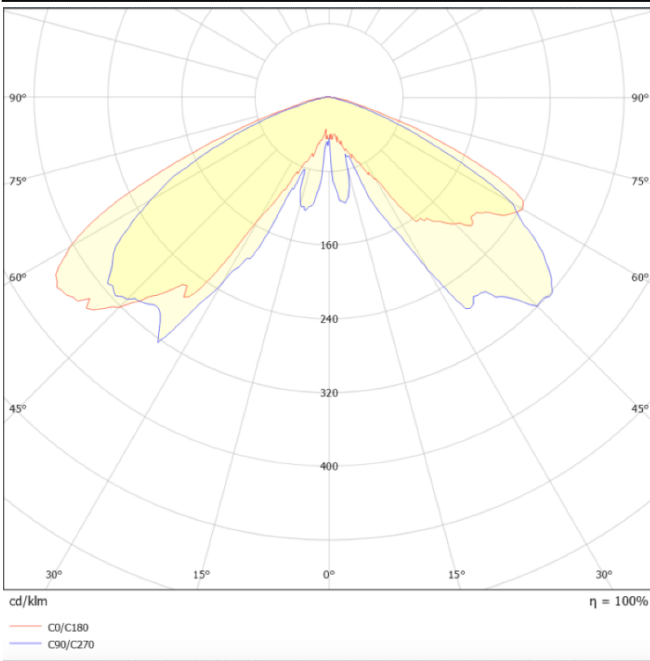

Scheme

Photometry

GRANVIA F

Lavov Street Light from the family GRAN VIA with a power of 40W and a lighting distribution type T1 with a real lumen output of 4558,85 lm, and an efficiency of 113,97 lm/W, CRI ≥70 with a ON-OFF driver, made in die cast aluminium Body, Front Tempered Glass and finished in Black color. External frosted diffuser.

Item code	86.OS10.2311.02
Product type	Outdoor
Category	Street lights
Family	GRAN VIA
Subfamily	GRANVIA F
Pictograms	

Product	
Real power (W)	40
Real luminous flux (Lm)	4558.8500000000004
Luminous efficiency (Lm/W)	113.97125
Colour	black
Control gear included	yes
Control gear	ON-OFF
Light source	LED
Type of LED	PHILIPS 5050
Average life time (h)	50000h L70B78
Colour temperature (K)	3000K
Colour consistency (SDCM)	<5
CRI	>80
IK	IK08