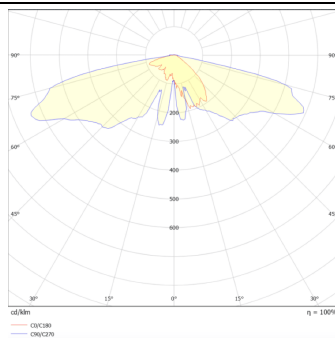

GRANVIA F

Lavov Street Light from the family GRAN VIA with a power of 40W and a lighting distribution type T2A with a real lumen output of 4191,17 lm, and an efficiency of 104,78 lm/W, CRI ≥ 70 with a ON-OFF driver, made in die cast aluminium Body, Front Tempered Glass and finished in Black color. External frosted diffuser.

Item code	86.OS10.2321.02
Product type	Outdoor
Category	Street lights
Family	GRAN VIA
Subfamily	GRANVIA F
Pictograms	

Scheme

Photometry

Product	
Real power (W)	40
Real luminous flux (Lm)	4191.17
Luminous efficiency (Lm/W)	104.77925
Colour	black
Control gear included	yes
Control gear	ON-OFF
Light source	LED
Type of LED	PHILIPS 5050
Average life time (h)	50000h L70B79
Colour temperature (K)	3000K
Colour consistency (SDCM)	<5
CRI	>80
IK	IK08