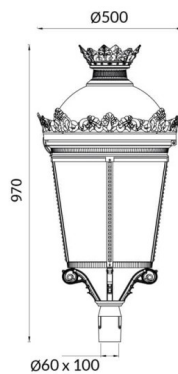

GRANVIA F

Lavov Street Light from the family GRAN VIA with a power of 40W and a lighting distribution type T2A with a real lumen output of 4191,17 lm, and an efficiency of 104,78 lm/W, CRI ≥ 70 with a ON-OFF driver, made in die cast aluminium Body, Front Tempered Glass and finished in Black color. External frosted diffuser.

Scheme

Photometry

Item code	86.OS10.2321.02
Product type	Outdoor
Category	Street lights
Family	GRAN VIA
Subfamily	GRANVIA F
Pictograms	

Product	
Real power (W)	40
Real luminous flux (Lm)	4191.17
Luminous efficiency (Lm/W)	104.77925
Colour	black
Control gear included	yes
Control gear	ON-OFF
Light source	LED
Type of LED	PHILIPS 5050
Average life time (h)	50000h L70B79
Colour temperature (K)	3000K
Colour consistency (SDCM)	5
CRI	>80
IK	IK08