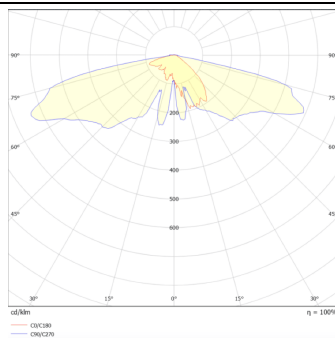

### GRANVIA F

Lavov Street Light from the family GRAN VIA with a power of 40W and a lighting distribution type T2A with a real lumen output of 4191,17 lm, and an efficiency of 104,78 lm/W, CRI  $\geq 70$  with a ON-OFF driver, made in die cast aluminium Body, Front Tempered Glass and finished in Black color. External frosted diffuser.

### Photometry

Product	
Real power (W)	40
Real luminous flux (Lm)	4191.17
Luminous efficiency (Lm/W)	104.77925
Colour	black
Control gear included	yes
Control gear	ON-OFF
Light source	LED
Type of LED	PHILIPS 5050
Average life time (h)	50000h L70B79
Colour temperature (K)	3000K
Colour consistency (SDCM)	<5
CRI	>80
IK	IK08