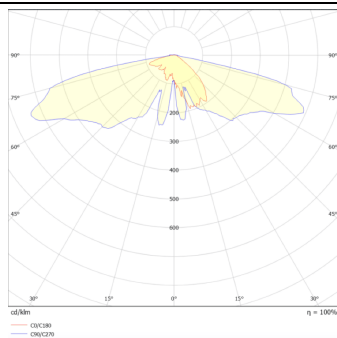

### GRANVIA F

Lavov Street Light from the family GRAN VIA with a power of 40W and a lighting distribution type T2A with a real lumen output of 4191,17 lm, and an efficiency of 104,78 lm/W, CRI  $\geq 70$  with a ON-OFF driver, made in die cast aluminium Body, Front Tempered Glass and finished in Black color. External frosted diffuser.

### Photometry

**Product**

**Real power (W)** 40

**Real luminous flux (Lm)** 4191.17

**Luminous efficiency (Lm/W)** 104.77925

**Colour** black

**Control gear included** yes

**Control gear** ON-OFF