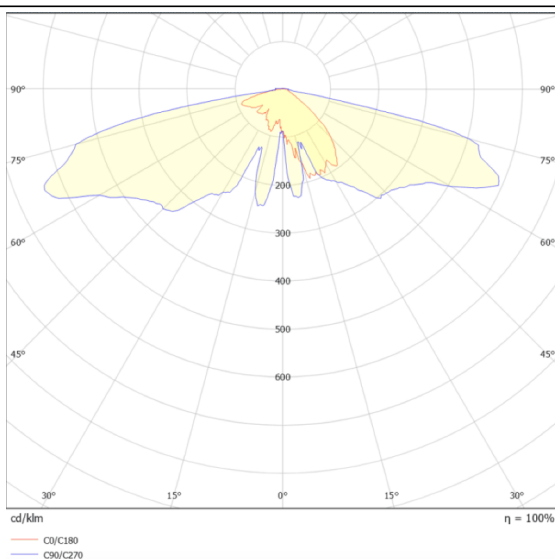

GRANVIA F

Lavov Street Light from the family GRAN VIA with a power of 40W and a lighting distribution type T2A with a real lumen output of 4191,17 lm, and an efficiency of 104,78 lm/W, CRI ≥ 70 with a ON-OFF driver, made in die cast aluminium Body, Front Tempered Glass and finished in Black color. External frosted diffuser.

Scheme

Photometry

Item code	86.OS10.2321.02
Product type	Outdoor
Category	Street lights
Family	GRAN VIA
Subfamily	GRANVIA F
Pictograms	

Product	
Real power (W)	40
Real luminous flux (Lm)	4191.17
Luminous efficiency (Lm/W)	104.77925
Colour	black
Control gear included	yes
Control gear	ON-OFF
Light source	LED
Type of LED	PHILIPS 5050
Average life time (h)	50000h L70B79
Colour temperature (K)	3000K
Colour consistency (SDCM)	5
CRI	>80
IK	IK08