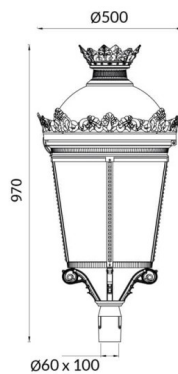

GRANVIA F

Lavov Street Light from the family GRAN VIA with a power of 40W and a lighting distribution type T3A with a real lumen output of 4301,04 lm, and an efficiency of 107,53 lm/W, CRI ≥ 70 with a ON-OFF driver, made in die cast aluminium Body, Front Tempered Glass and finished in Black color. External frosted diffuser.

Scheme

Photometry

Item code	86.OS10.2331.02
Product type	Outdoor
Category	Street lights
Family	GRAN VIA
Subfamily	GRANVIA F
Pictograms	

Product	
Real power (W)	40
Real luminous flux (Lm)	4301.04
Luminous efficiency (Lm/W)	107.526
Colour	black
Control gear included	yes
Control gear	ON-OFF
Light source	LED
Type of LED	PHILIPS 5050
Average life time (h)	50000h L70B80
Colour temperature (K)	3000K
Colour consistency (SDCM)	5
CRI	>80
IK	IK08