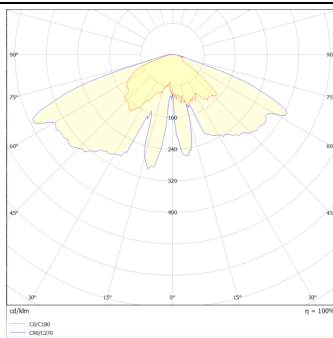

GRANVIA F

Lavov Street Light from the family GRAN VIA with a power of 40W and a lighting distribution type T3A with a real lumen output of 4301,04 lm, and an efficiency of 107,53 lm/W, CRI ≥ 70 with a ON-OFF driver, made in die cast aluminium Body, Front Tempered Glass and finished in Black color. External frosted diffuser.

Item code	86.OS10.2331.02
Product type	Outdoor
Category	Street lights
Family	GRAN VIA
Subfamily	GRANVIA F
Pictograms	

Scheme

Photometry

Product	
Real power (W)	40
Real luminous flux (Lm)	4301.04
Luminous efficiency (Lm/W)	107.526
Colour	black
Chip Brand	SUNPU
Control gear included	yes
Control gear	ON-OFF
Light source	LED
Type of LED	PHILIPS 5050
Average life time (h)	50000h L70B80
Colour temperature (K)	3000K
Colour consistency (SDCM)	<5
CRI	>80
IK	IK08