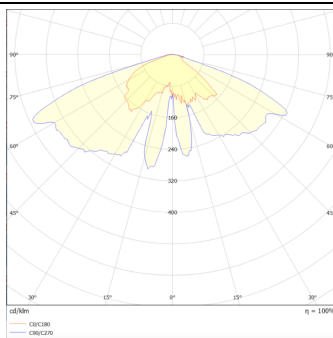

GRANVIA F

Lavov Street Light from the family GRAN VIA with a power of 40W and a lighting distribution type T3A with a real lumen output of 4301,04 lm, and an efficiency of 107,53 lm/W, CRI ≥ 70 with a ON-OFF driver, made in die cast aluminium Body, Front Tempered Glass and finished in Black color. External frosted diffuser.

Pictograms	    
	    
	

Scheme

Photometry

Product	
---------	--

Real power (W)	40
----------------	----

Real luminous flux (Lm)	4301.04
-------------------------	---------

Luminous efficiency (Lm/W)	107.526
----------------------------	---------