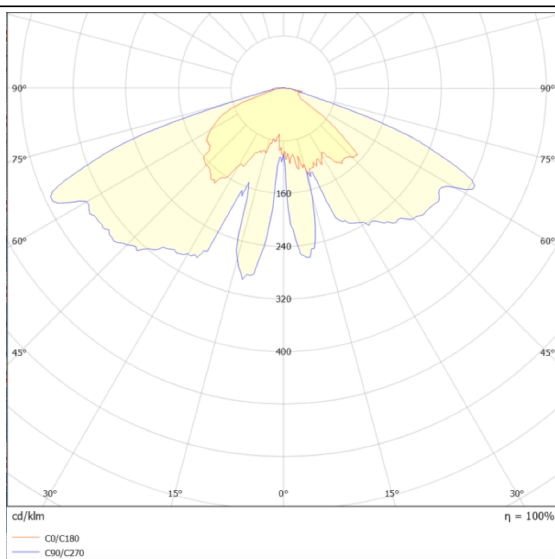

GRANVIA F

Lavov Street Light from the family GRAN VIA with a power of 40W and a lighting distribution type T3A with a real lumen output of 4301,04 lm, and an efficiency of 107,53 lm/W, CRI ≥ 70 with a ON-OFF driver, made in die cast aluminium Body, Front Tempered Glass and finished in Black color. External frosted diffuser.

Scheme

Photometry

Item code	86.OS10.2331.02
Product type	Outdoor
Category	Street lights
Family	GRAN VIA
Subfamily	GRANVIA F
Pictograms	

Product	
Real power (W)	40
Real luminous flux (Lm)	4301.04
Luminous efficiency (Lm/W)	107.526
Colour	black
Control gear included	yes
Control gear	ON-OFF
Light source	LED
Type of LED	PHILIPS 5050
Average life time (h)	50000h L70B80
Colour temperature (K)	3000K
Colour consistency (SDCM)	5
CRI	>80
IK	IK08