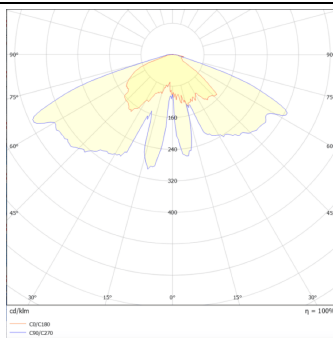

### GRANVIA F

Lavov Street Light from the family GRAN VIA with a power of 40W and a lighting distribution type T3A with a real lumen output of 4301,04 lm, and an efficiency of 107,53 lm/W, CRI  $\geq 70$  with a ON-OFF driver, made in die cast aluminium Body, Front Tempered Glass and finished in Black color. External frosted diffuser.

### Photometry

Product	
Real power (W)	40
Real luminous flux (Lm)	4301.04
Luminous efficiency (Lm/W)	107.526
Colour	black
Control gear included	yes
Control gear	ON-OFF
Light source	LED
Type of LED	PHILIPS 5050
Average life time (h)	50000h L70B80
Colour temperature (K)	3000K
Colour consistency (SDCM)	<5
CRI	>80
IK	IK08