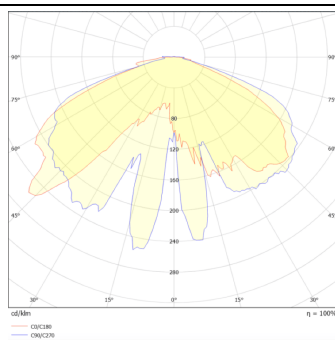

### GRANVIA F

Lavov Street Light from the family GRAN VIA with a power of 40W and a lighting distribution type T4A with a real lumen output of 4316,94 lm, and an efficiency of 107,92 lm/W, CRI  $\geq 70$  with a ON-OFF driver, made in die cast aluminium Body, Front Tempered Glass and finished in Black color. External frosted diffuser.

### Photometry

Product	
Real power (W)	40
Real luminous flux (Lm)	4316.9399999999996
Luminous efficiency (Lm/W)	107.9235
Colour	black
Control gear included	yes
Control gear	ON-OFF
Light source	LED
Type of LED	PHILIPS 5050
Average life time (h)	50000h L70B81
Colour temperature (K)	3000K
Colour consistency (SDCM)	<5
CRI	>80
IK	IK08