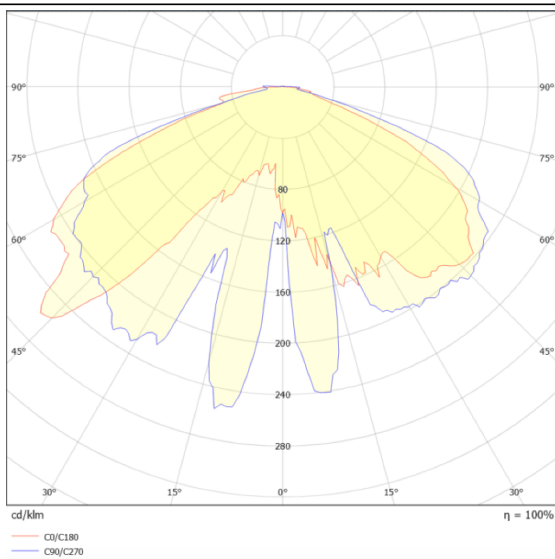

GRANVIA F

Lavov Street Light from the family GRAN VIA with a power of 40W and a lighting distribution type T4A with a real lumen output of 4316,94 lm, and an efficiency of 107,92 lm/W, CRI ≥ 70 with a ON-OFF driver, made in die cast aluminium Body, Front Tempered Glass and finished in Black color. External frosted diffuser.

Scheme

Photometry

Item code	86.OS10.2341.02
Product type	Outdoor
Category	Street lights
Family	GRAN VIA
Subfamily	GRANVIA F
Pictograms	

Product	
Real power (W)	40
Real luminous flux (Lm)	4316.9399999999996
Luminous efficiency (Lm/W)	107.9235
Colour	black
Control gear included	yes
Control gear	ON-OFF
Light source	LED
Type of LED	PHILIPS 5050
Average life time (h)	50000h L70B81
Colour temperature (K)	3000K
Colour consistency (SDCM)	5
CRI	>80
IK	IK08