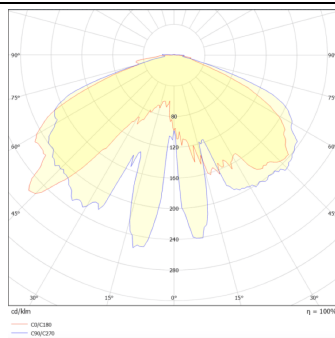

GRANVIA F

Lavov Street Light from the family GRAN VIA with a power of 40W and a lighting distribution type T4A with a real lumen output of 4316,94 lm, and an efficiency of 107,92 lm/W, CRI ≥ 70 with a ON-OFF driver, made in die cast aluminium Body, Front Tempered Glass and finished in Black color. External frosted diffuser.

Product

Real power (W) 40

Real luminous flux (Lm) 4316.9399999999996

Luminous efficiency (Lm/W) 107.9235

Colour black

Control gear included yes

Control gear ON-OFF

Light source LED

Type of LED PHILIPS 5050

Average life time (h) 50000h L70B81

Colour temperature (K) 3000K

Colour consistency (SDCM) <5

CRI >80

IK IK08