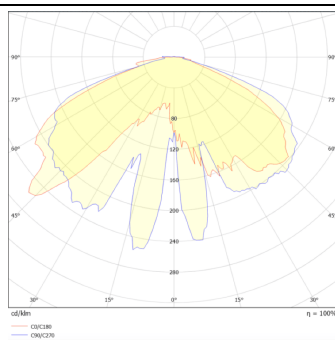

Scheme

Photometry