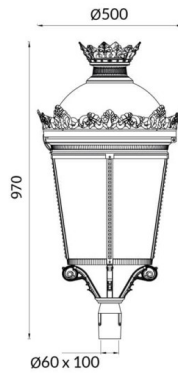

GRANVIA F

Lavov Street Light from the family GRAN VIA with a power of 40W and a lighting distribution type T4A with a real lumen output of 4316,94 lm, and an efficiency of 107,92 lm/W, CRI ≥ 70 with a ON-OFF driver, made in die cast aluminium Body, Front Tempered Glass and finished in Black color. External frosted diffuser.

Scheme

Photometry

Item code	86.OS10.2341.02
Product type	Outdoor
Category	Street lights
Family	GRAN VIA
Subfamily	GRANVIA F
Pictograms	

Product	
Real power (W)	40
Real luminous flux (Lm)	4316.9399999999996
Luminous efficiency (Lm/W)	107.9235
Colour	black
Control gear included	yes
Control gear	ON-OFF
Light source	LED
Type of LED	PHILIPS 5050
Average life time (h)	50000h L70B81
Colour temperature (K)	3000K
Colour consistency (SDCM)	5
CRI	>80
IK	IK08